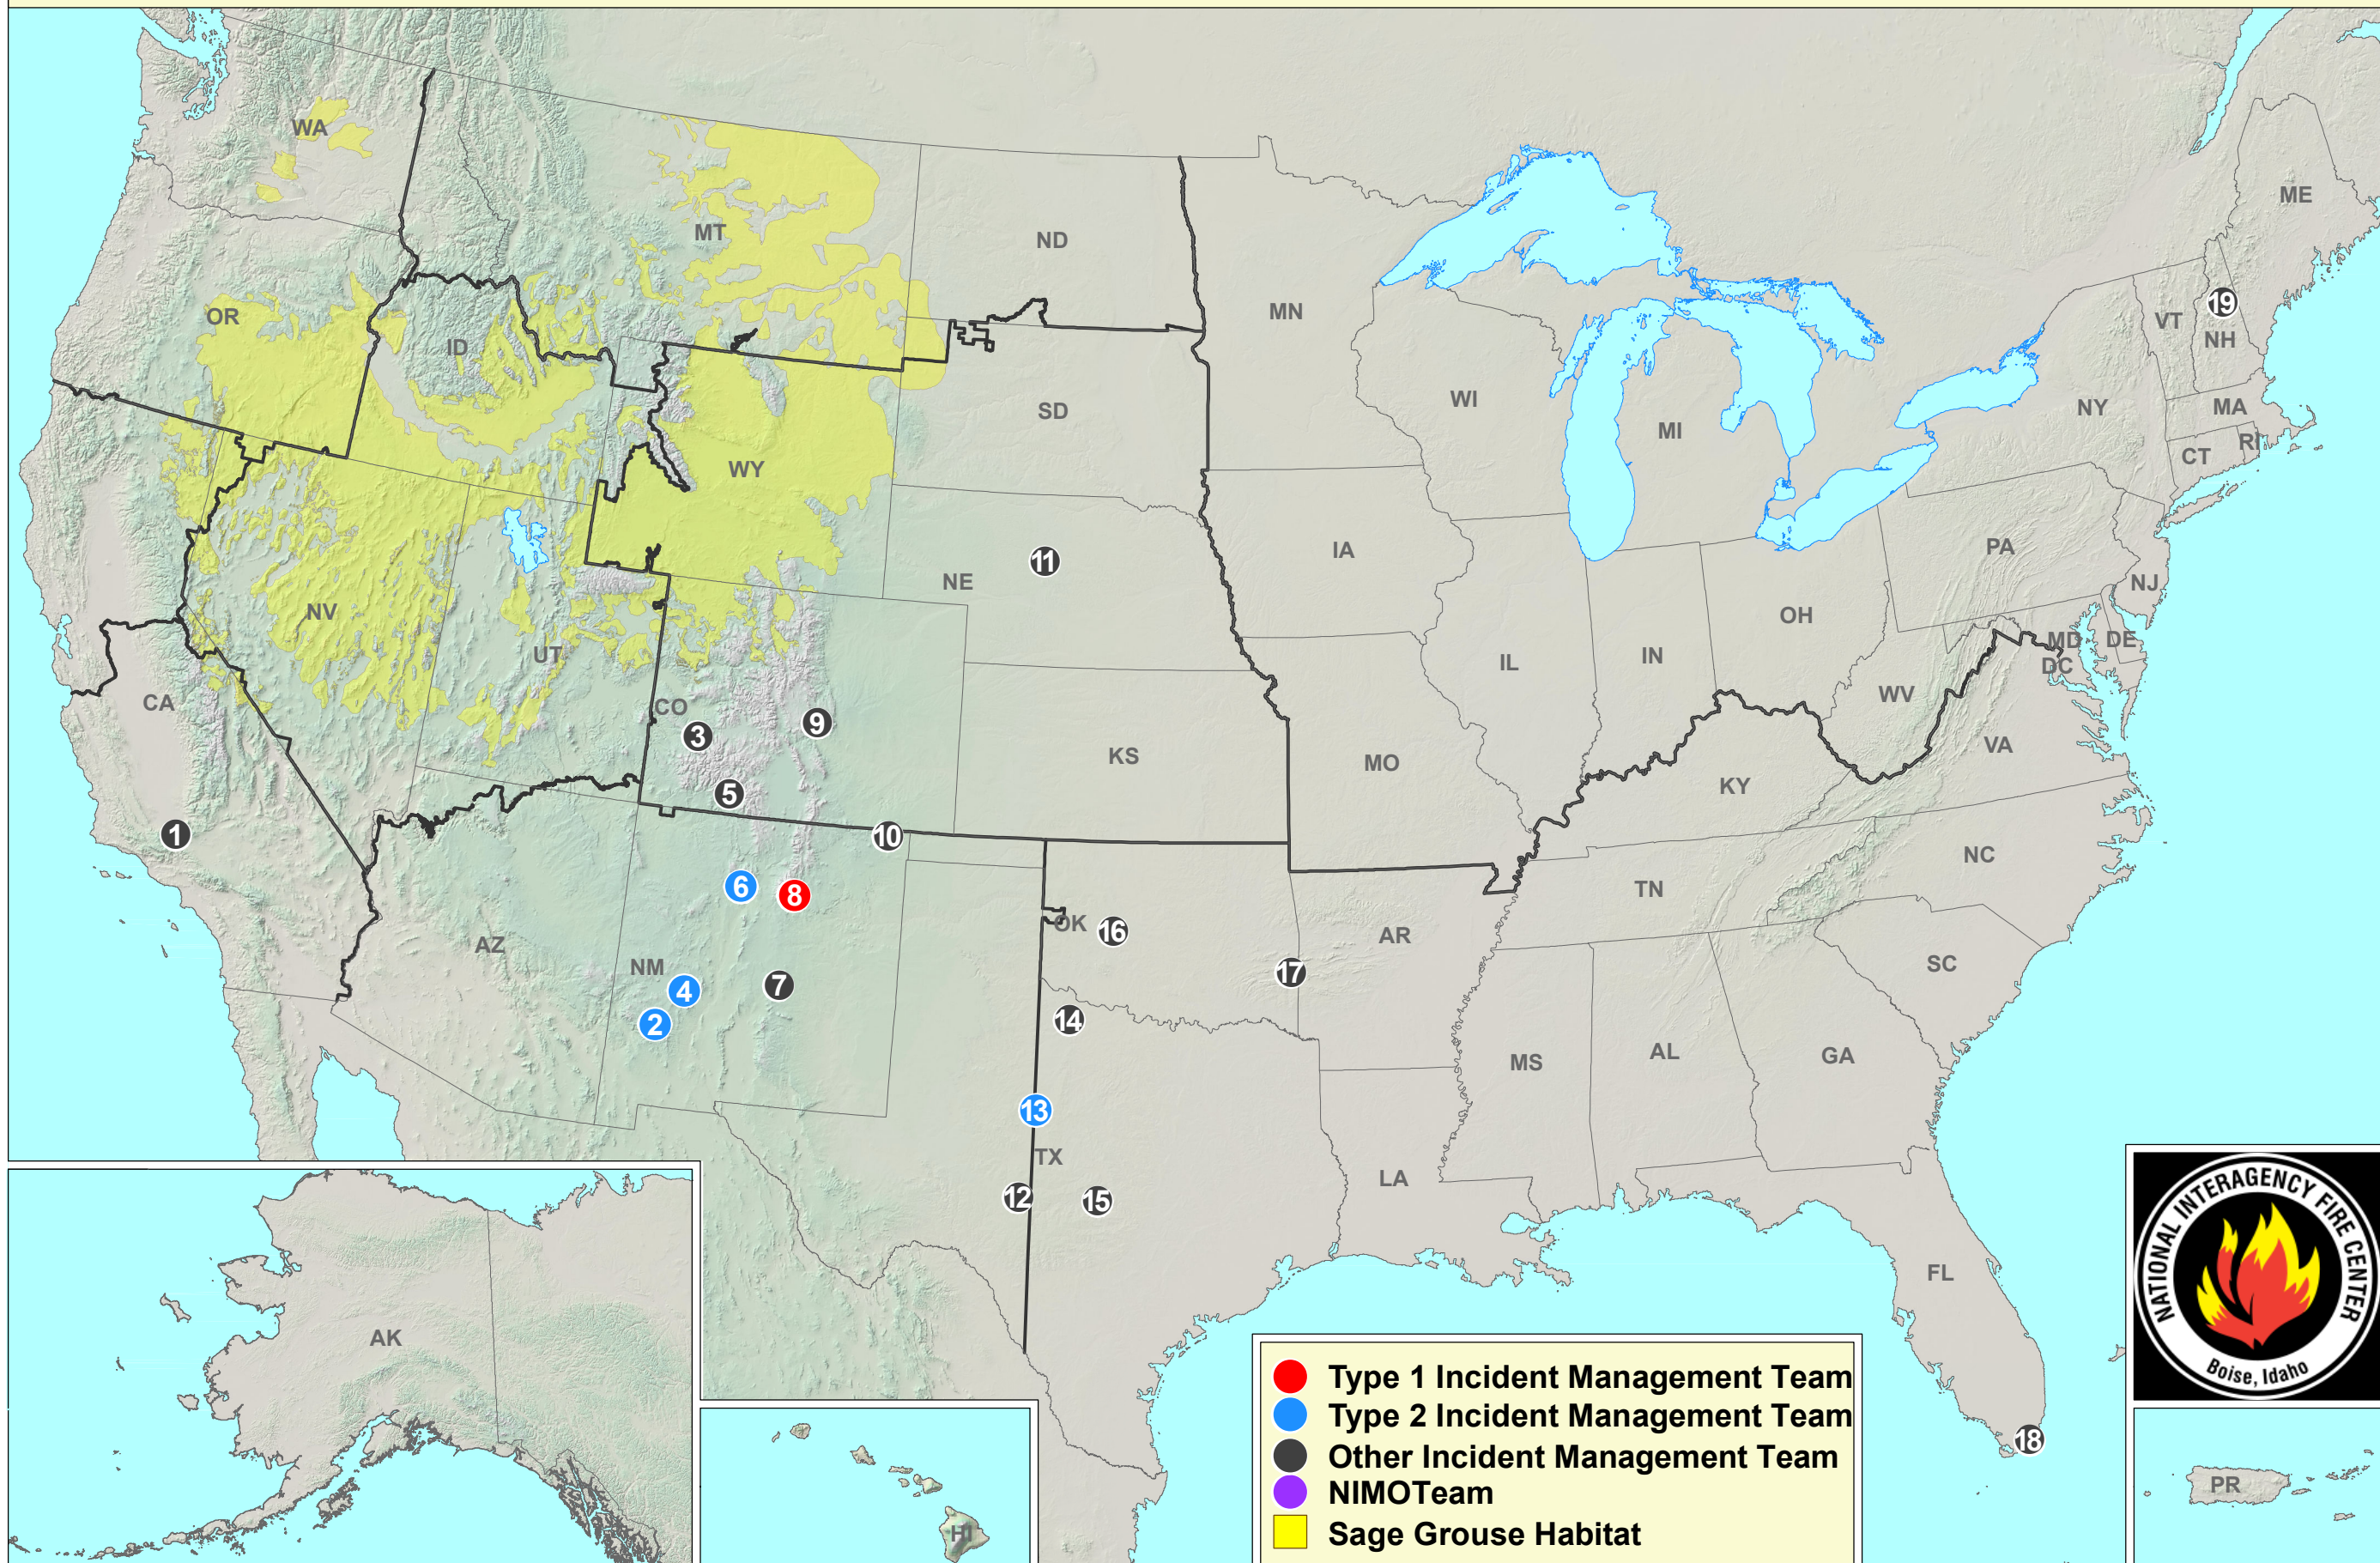

Current Large Incidents

May 23, 2022

1 EDMONSTON
2 BLACK
3 SIMMS
4 BEAR TRAP
5 PLUMTAW

6 CERRO PELADO
7 BIGGS
8 HERMITS PEAK
9 HIGH PARK
10 BURCHARD 519

11 201 EAST
12 POPE 2
13 MESQUITE HEAT
14 COCONUT
15 SANDSTONE MOUNTAIN

16 HOG FARM FIRE
17 RAILROAD RIDGE
18 TRIANGLE (13)
19 BEMIS