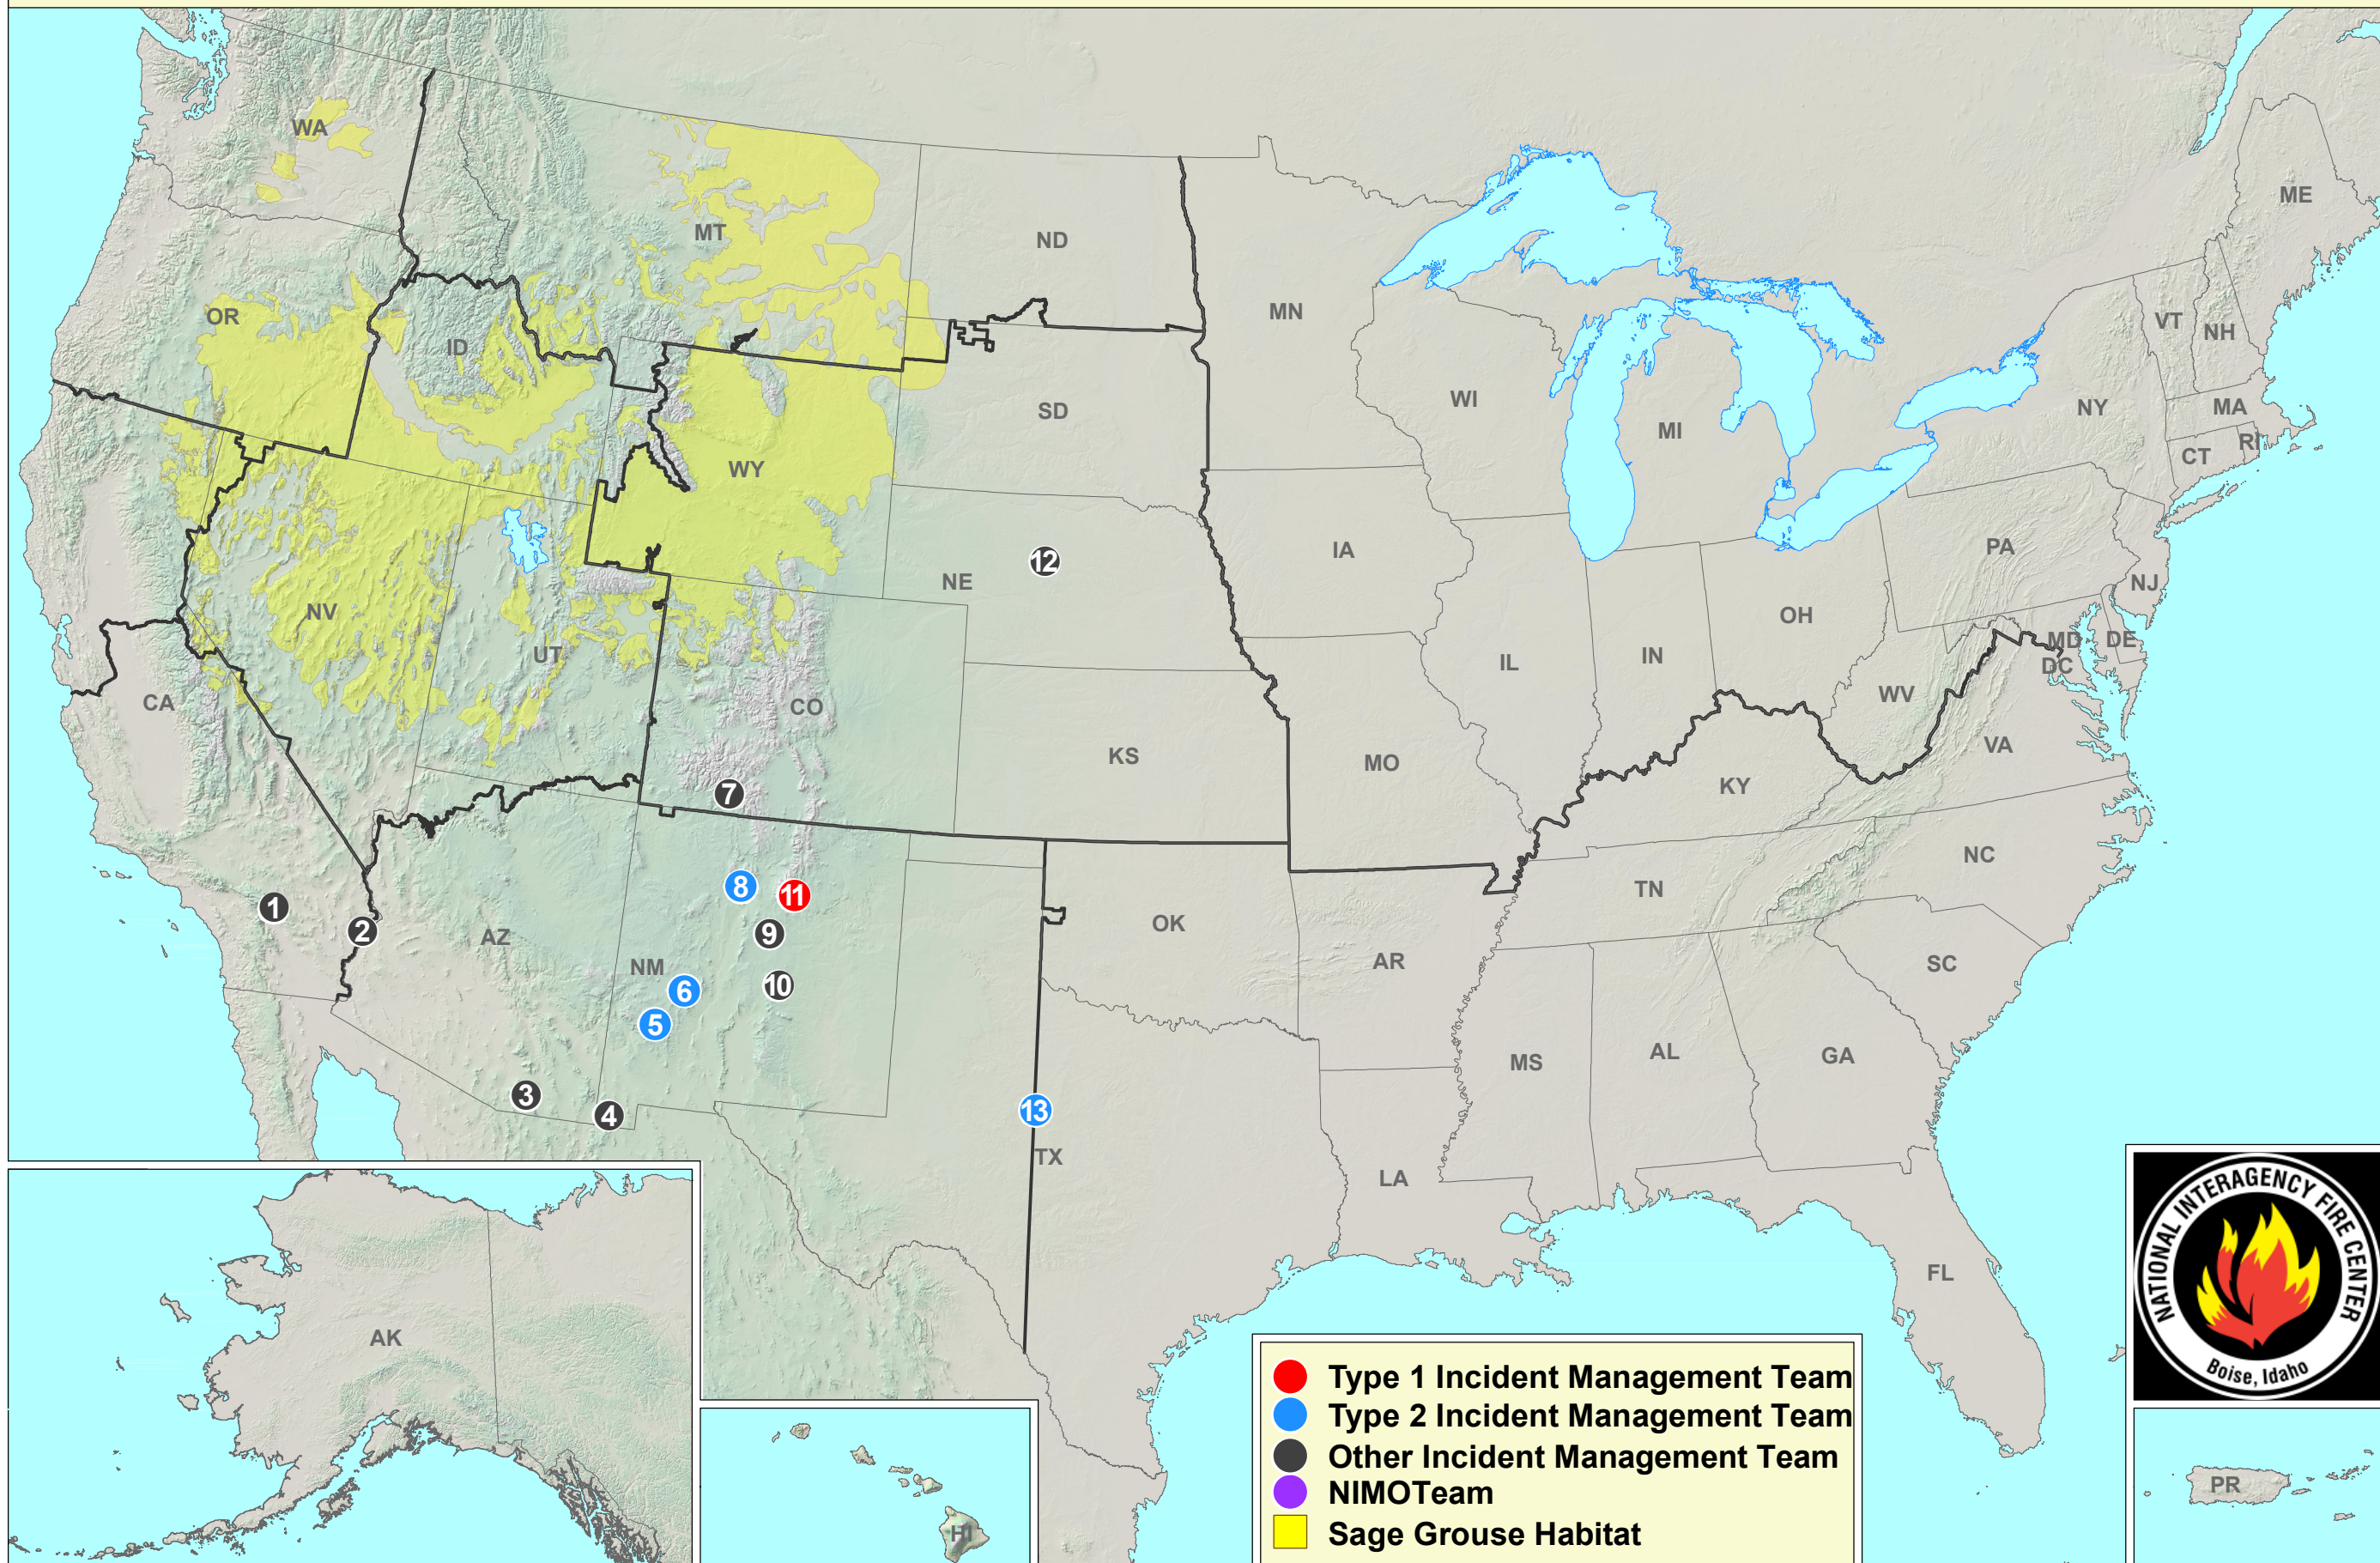

Current Large Incidents

May 28, 2022

1 ELK TRAIL
2 LOST LAKE
3 ELGIN BRIDGE
4 CINNAMON

5 BLACK
6 BEAR TRAP
7 PLUMTAW
8 CERRO PELADO

9 WAGON WHEEL 207
10 BIGGS
11 HERMITS PEAK
12 201 EAST

13 MESQUITE HEAT