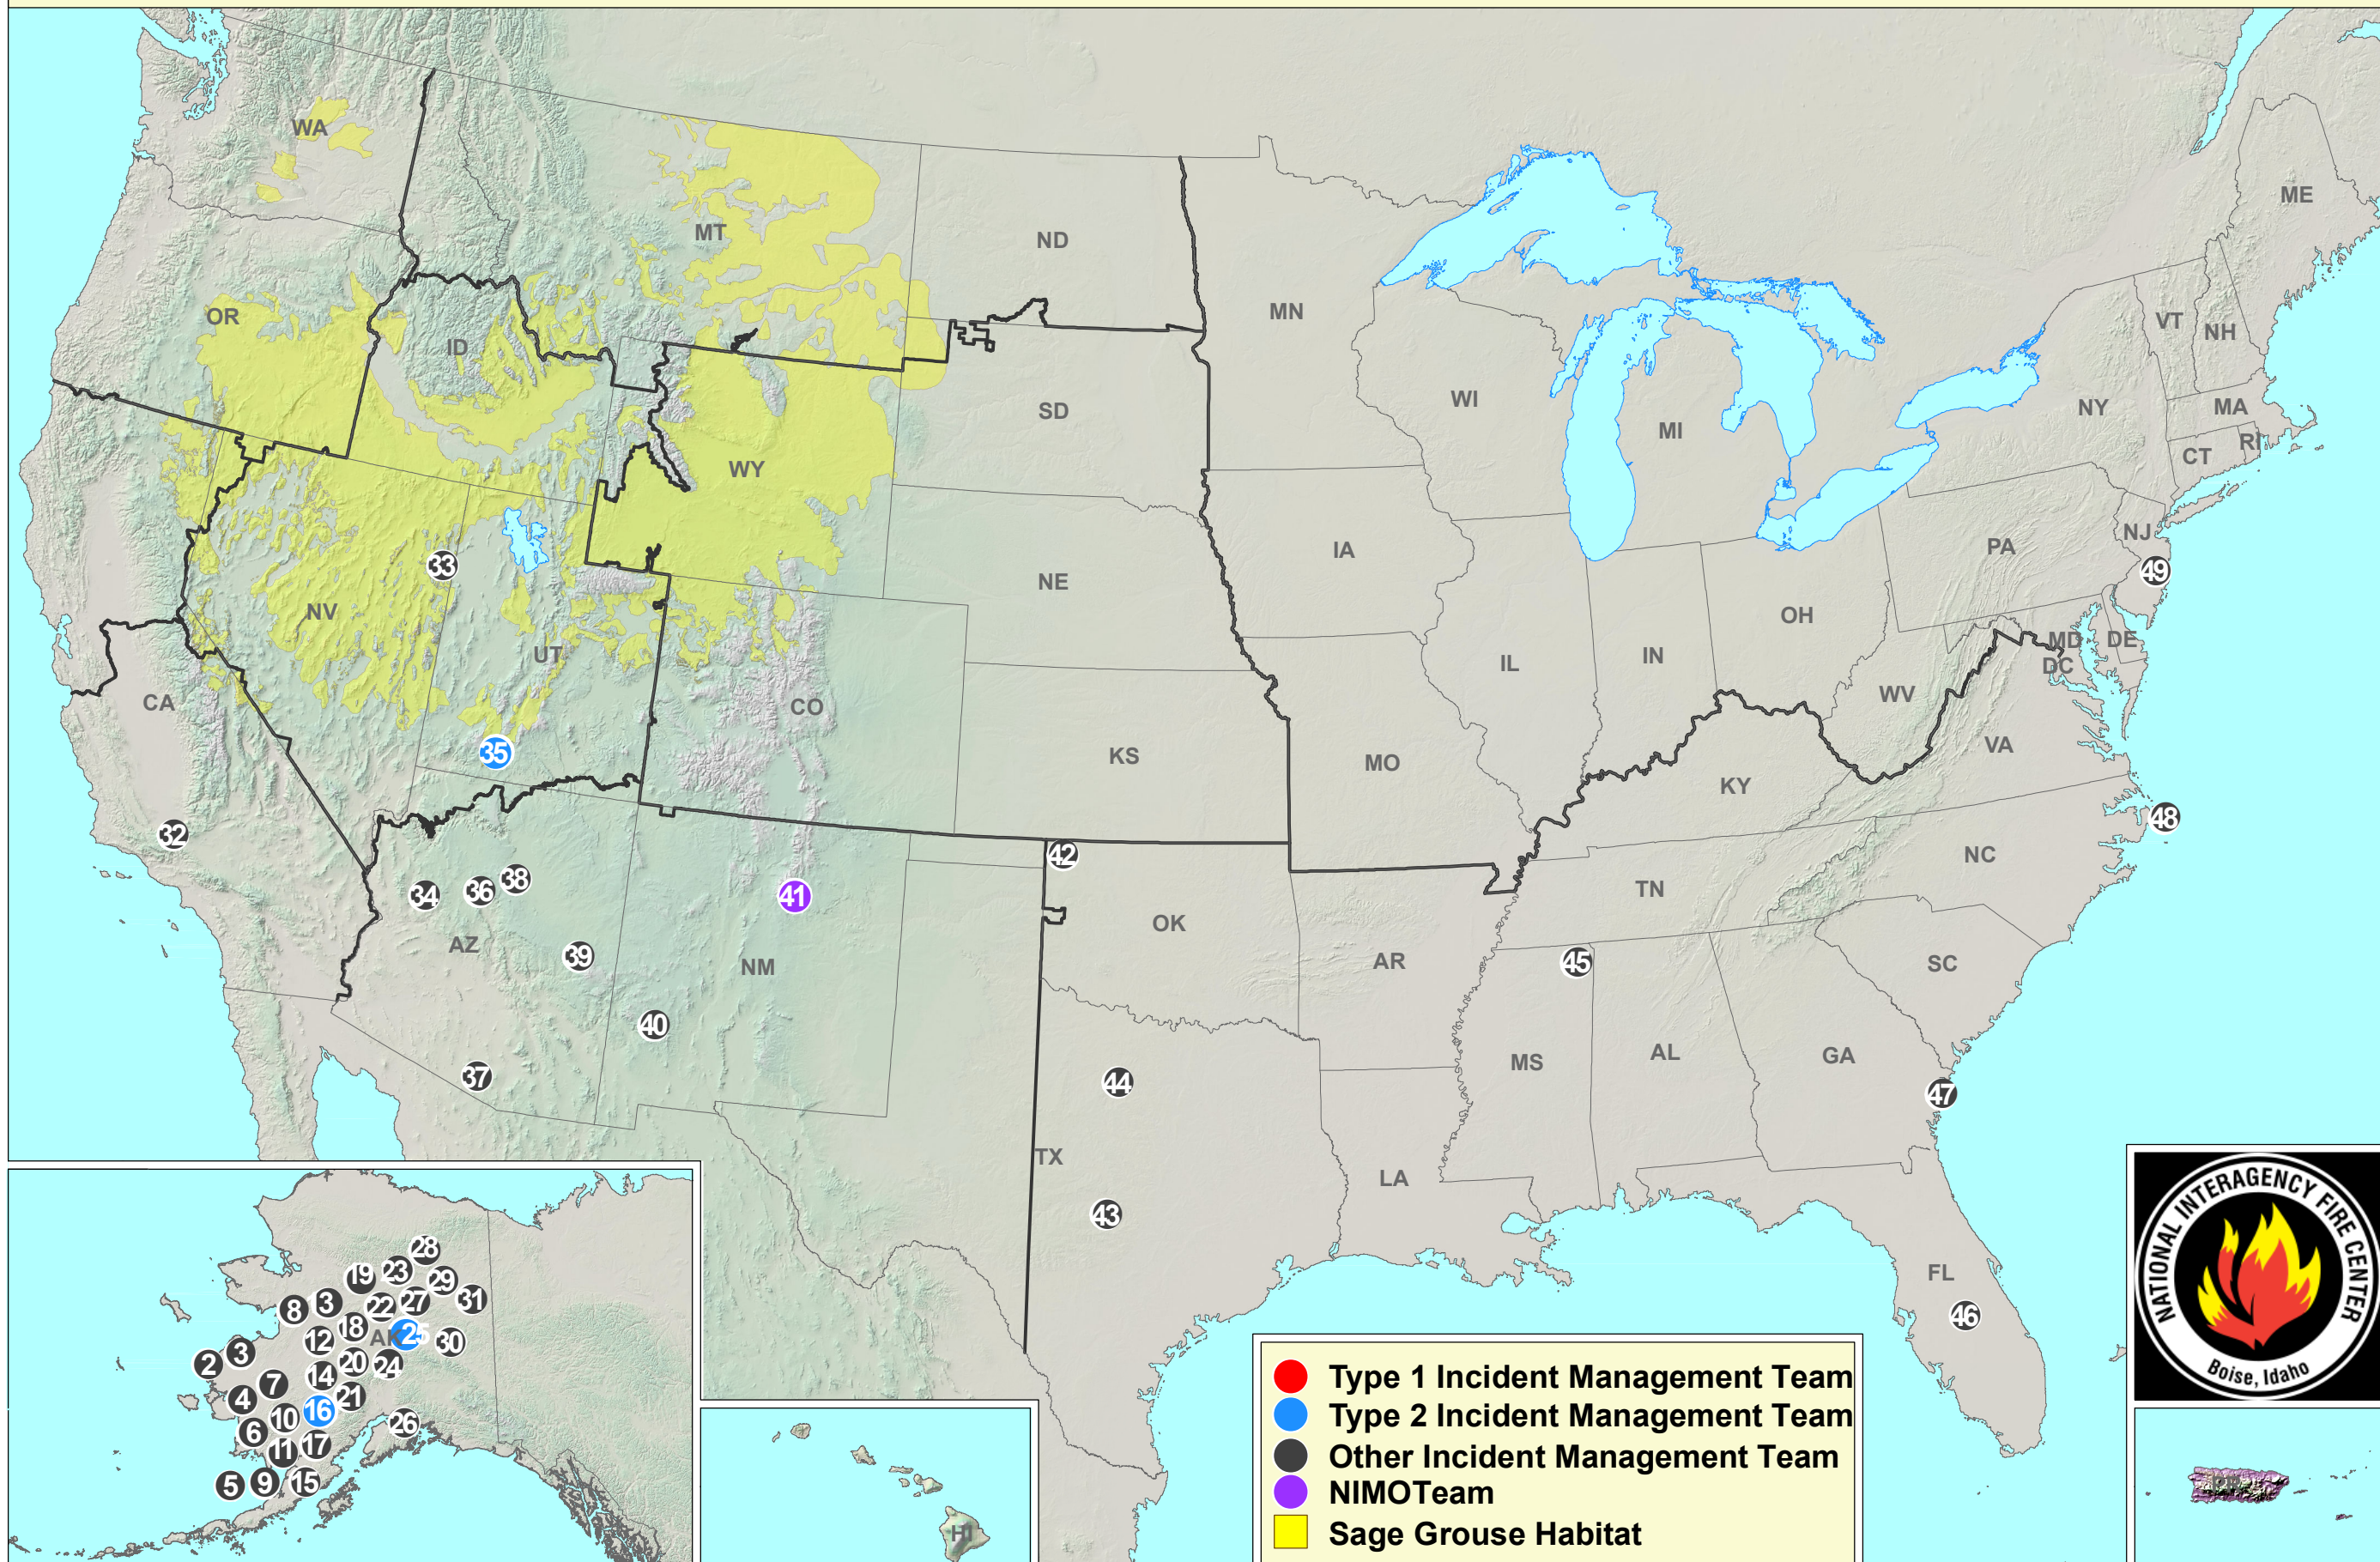

Current Large Incidents

June 28, 2022

- | | | | |
|-------------------|-------------------------|---------------------------|--------------------------|
| 1 ADAK | 14 FOURTH OF JULY CREEK | 27 LANSING CREEK | 40 BLACK |
| 2 PONGLEVIK RIVER | 15 CONTACT CREEK | 28 NORTH FORK | 41 HERMITS PEAK |
| 3 APOON PASS | 16 LIME COMPLEX | 29 SCHILLING CREEK | 42 FINLEY FIRE |
| 4 FORK CREEK | 17 PAULS CREEK | 30 CENTRAL CREEK AIRSTRIP | 43 ARCHER |
| 5 TUKLUNG RIVER | 18 HOG BUTTE | 31 PADDLE | 44 DEMPSEY |
| 6 ONGIVINUK RIVER | 19 BOATMAN | 32 THUNDER | 45 BOONEVILLE |
| 7 SAWPIT CREEK | 20 SUBMARINE CREEK | 33 GOSHUTE | 46 ANDREA LEA |
| 8 MELOZITNA | 21 TATLAWIKSUK | 34 STEAMBOAT | 47 ST. CATHERINES ISLAND |
| 9 ONGOKE RIVER | 22 FISH | 35 LEFT FORK | 48 FEREBEE ROAD |
| 10 KOKWOK | 23 DOUGLAS | 36 PIPELINE | 49 BRICKWORKS |
| 11 IOWITHLA RIVER | 24 FISH CREEK | 37 CONTRERAS | |
| 12 DONUT | 25 CLEAR | 38 HAYWIRE | |
| 13 SUNSET | 26 MINTO LAKES | 39 HOG SPRING | |