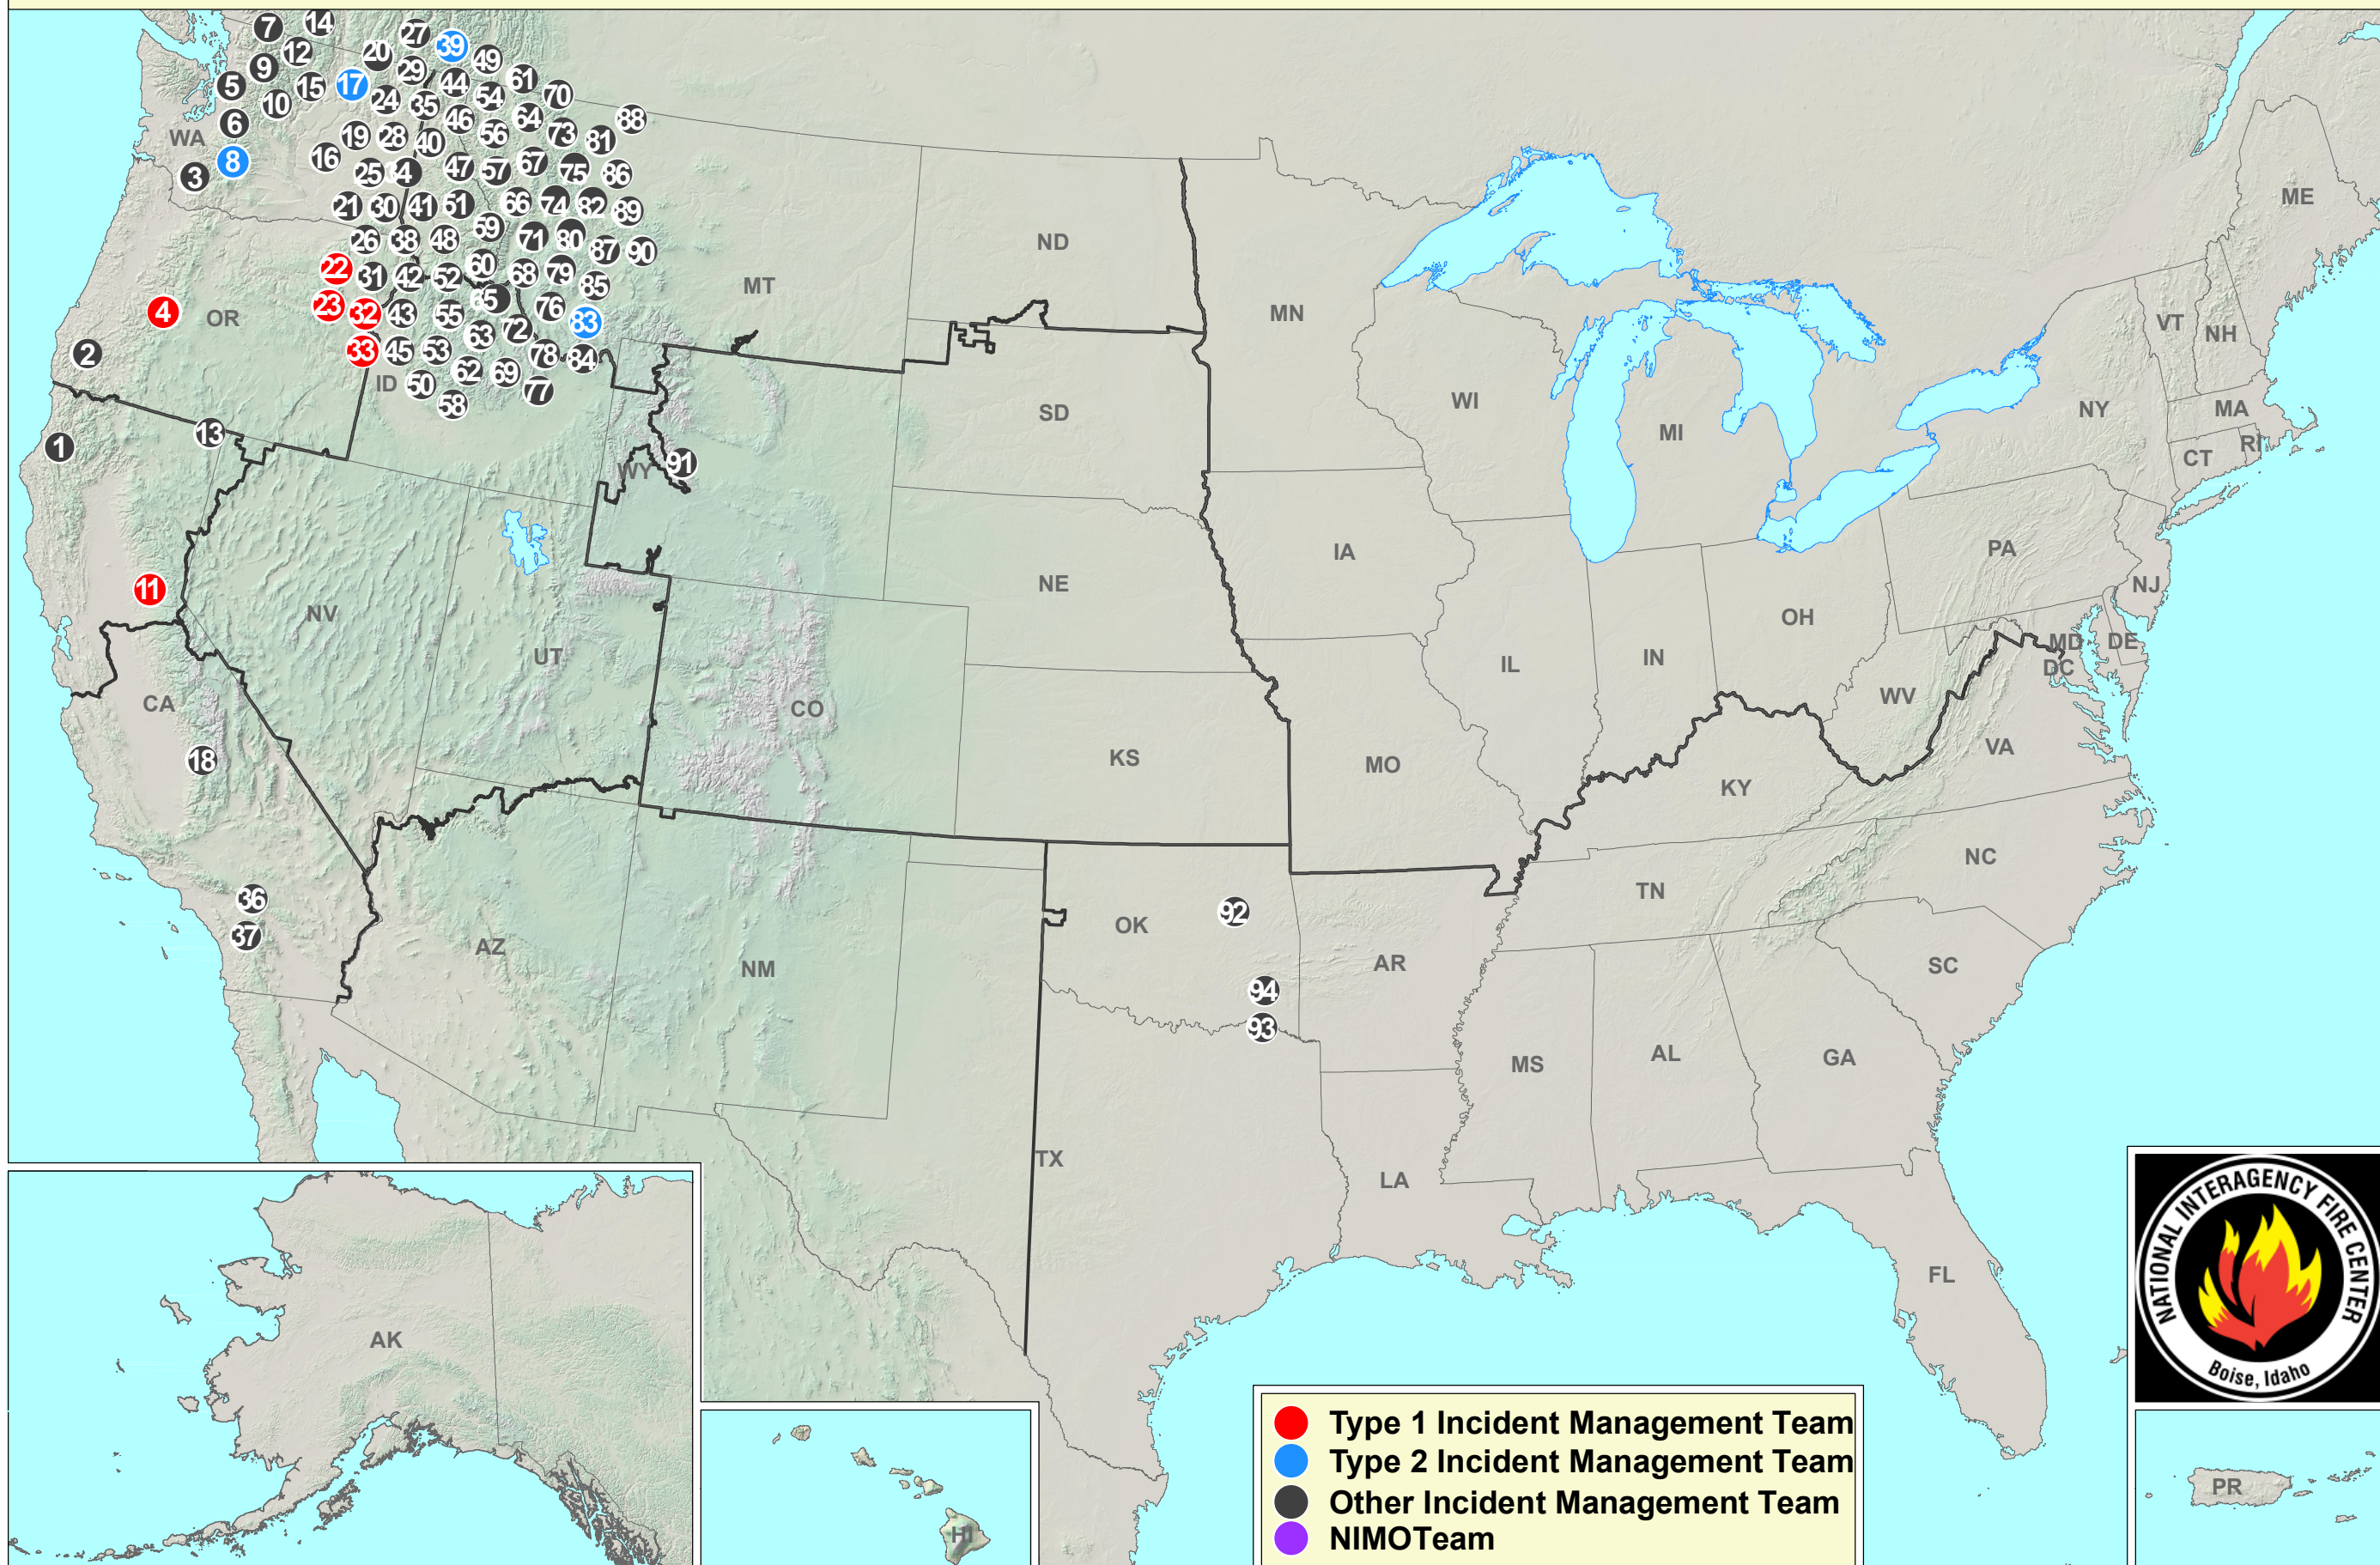

# Current Large Incidents

## September 24, 2022

- 1 2022 SRF LIGHTNING COMPLEX
- 2 RUM CREEK
- 3 KALAMA
- 4 CEDAR CREEK
- 5 IRVING PEAK
- 6 BOLT CREEK
- 7 CHILLIWACK COMPLEX
- 8 GOAT ROCKS
- 9 BOULDER LAKE
- 10 WHITE RIVER
- 11 MOSQUITO
- 12 LAKE TOKETIE
- 13 BARNES
- 14 NW PASAYTEN COMPLEX
- 15 MINNOW RIDGE
- 16 BEAR GULCH
- 17 BOULDER MOUNTAIN
- 18 SUMMIT
- 19 TENTO CREEK
- 20 ALLIGATOR
- 21 TWIST CREEK
- 22 GOAT MOUNTAIN TWO
- 23 STURGILL
- 24 FRENCHMAN BUTTE

- 25 WASH
- 26 FIRE CREEK
- 27 SLATE CREEK
- 28 WALLOW
- 29 THOR
- 30 DEEP CREEK
- 31 VAN CAMP
- 32 NEBO
- 33 DOUBLE CREEK
- 34 LOWER TWIN
- 35 DIAMOND WATCH
- 36 RADFORD
- 37 FAIRVIEW
- 38 RANGER
- 39 KOOTENAI RIVER COMPLEX
- 40 FIRE CREEK
- 41 TAMARACK
- 42 INDIAN RIDGE
- 43 DISMAL
- 44 ISABELLA
- 45 PORPHYRY
- 46 WILLIAMS CREEK
- 47 HOWARD CREEK
- 48 EAGLE CREEK

- 49 BULL GIN COMPLEX
- 50 TENMILE
- 51 SOLOMON
- 52 HUCKLEBERRY
- 53 LITTLE COPPER
- 54 LEMONADE
- 55 TWIN LAKES
- 56 COLUMBUS
- 57 BEAR CREEK
- 58 ROSS FORK
- 59 CAYUSE
- 60 LYNX MEADOWS
- 61 WEASEL
- 62 FOUR CORNERS
- 63 NORTON
- 64 BLACKBURN
- 65 3 PRONG
- 66 GREEN RIDGE
- 67 NEVERSWEAT
- 68 TRAIL RIDGE
- 69 WOLF FANG
- 70 MARGARET
- 71 MILL LAKE
- 72 WOODTICK