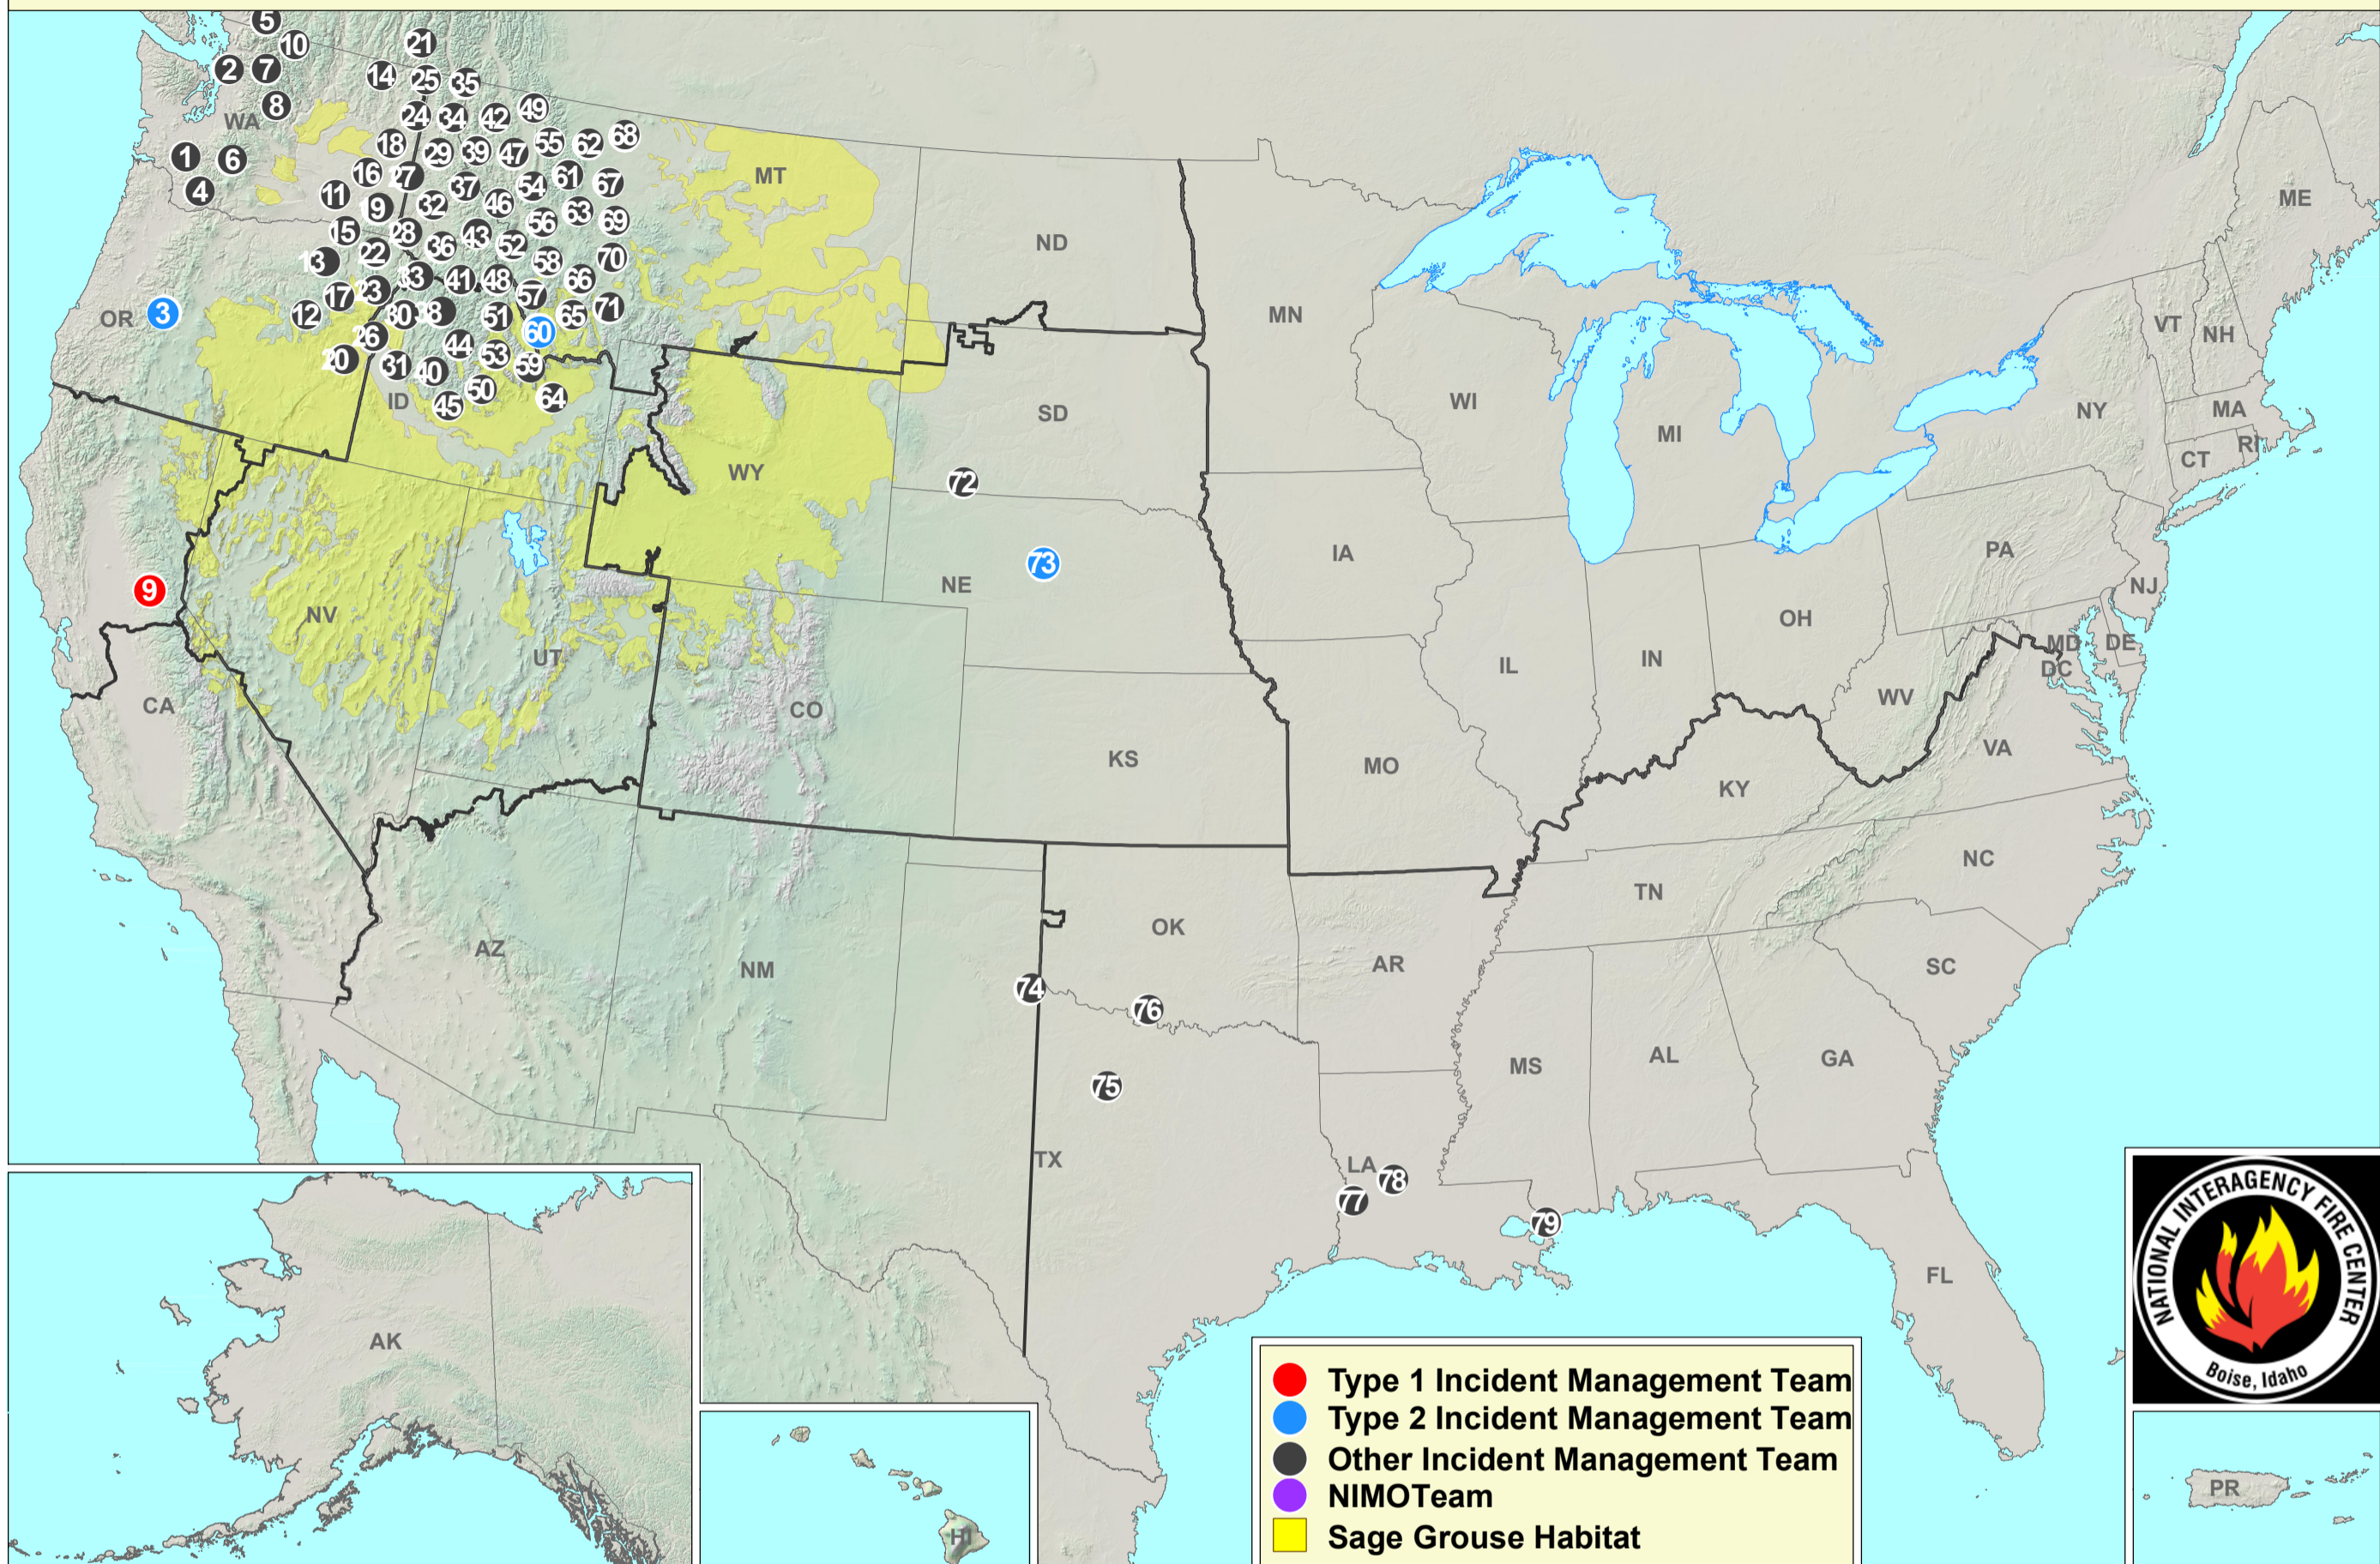

Current Large Incidents

October 04, 2022

- | | | | |
|----------------------|---------------------------|--------------------|--------------------------------|
| ① KALAMA | ②① SLATE CREEK | ④① PATROL POINT | ⑥① HOG TROUGH |
| ② BOULDER LAKE | ②② FIRE CREEK | ④② CALEDONIA | ⑥② CANNON |
| ③ CEDAR CREEK | ②③ TWIST CREEK | ④③ VAN CAMP | ⑥③ SOUTH FORK |
| ④ SIOUXON | ②④ DIAMOND WATCH | ④④ CAYUSE | ⑥④ WOLF FANG |
| ⑤ CHILLIWACK COMPLEX | ②⑤ THOR | ④⑤ ROSS FORK | ⑥⑤ TRAIL RIDGE |
| ⑥ GOAT ROCKS | ②⑥ NORTON | ④⑥ FRENCHMAN BUTTE | ⑥⑥ SOLOMON |
| ⑦ LAKE TOKETIE | ②⑦ COLUMBUS | ④⑦ WARM SPRINGS | ⑥⑦ URSUS |
| ⑧ WHITE RIVER | ②⑧ POST OFFICE | ④⑧ RANGER | ⑥⑧ DEAN CREEK |
| ⑨ MOSQUITO | ②⑨ ISABELLA | ④⑨ MARGARET | ⑥⑨ GEORGE LAKE |
| ⑩ MCALLISTER CREEK | ③⑩ PORPHYRY | ④⑩ WOODTICK | ⑦⑩ NO GRASS CREEK |
| ⑪ FIRE CREEK | ③⑪ FOUR CORNERS | ④⑪ HUCKLEBERRY | ⑦⑪ MILL LAKE |
| ⑫ STURGILL | ③⑫ EAGLE CREEK | ④⑫ INDIAN RIDGE | ⑦⑫ FIR |
| ⑬ GOAT MOUNTAIN TWO | ③⑬ DEEP CREEK | ④⑬ BLODGETT LAKE | ⑦⑬ BOVEE |
| ⑭ ALLIGATOR | ③⑭ BULL GIN COMPLEX | ④⑭ WALLOW | ⑦⑭ HAYSTACK |
| ⑮ DOUBLE CREEK | ③⑮ KOOTENAI RIVER COMPLEX | ④⑮ BEAR CREEK | ⑦⑮ LAZY |
| ⑯ HOWARD CREEK | ③⑯ TENMILE | ④⑯ BOULDER LAKE | ⑦⑯ RAT |
| ⑰ NEBO | ③⑰ CASTLE | ④⑰ GREEN RIDGE | ⑦⑰ LADF WARDLINE ROAD |
| ⑱ WASH | ③⑱ CAYUSE MOUNTAIN | ④⑰ LOWER TWIN | ⑦⑰ RADIO |
| ⑲ WILKINS GULCH | ③⑲ BIG CREEK | ④⑰ HORSE | ⑦⑰ 3222-3200 ANSLEY ROAD HANCO |
| ⑳ COTTONWOOD | ④⑰ DISMAL | ④⑰ MOOSE | |