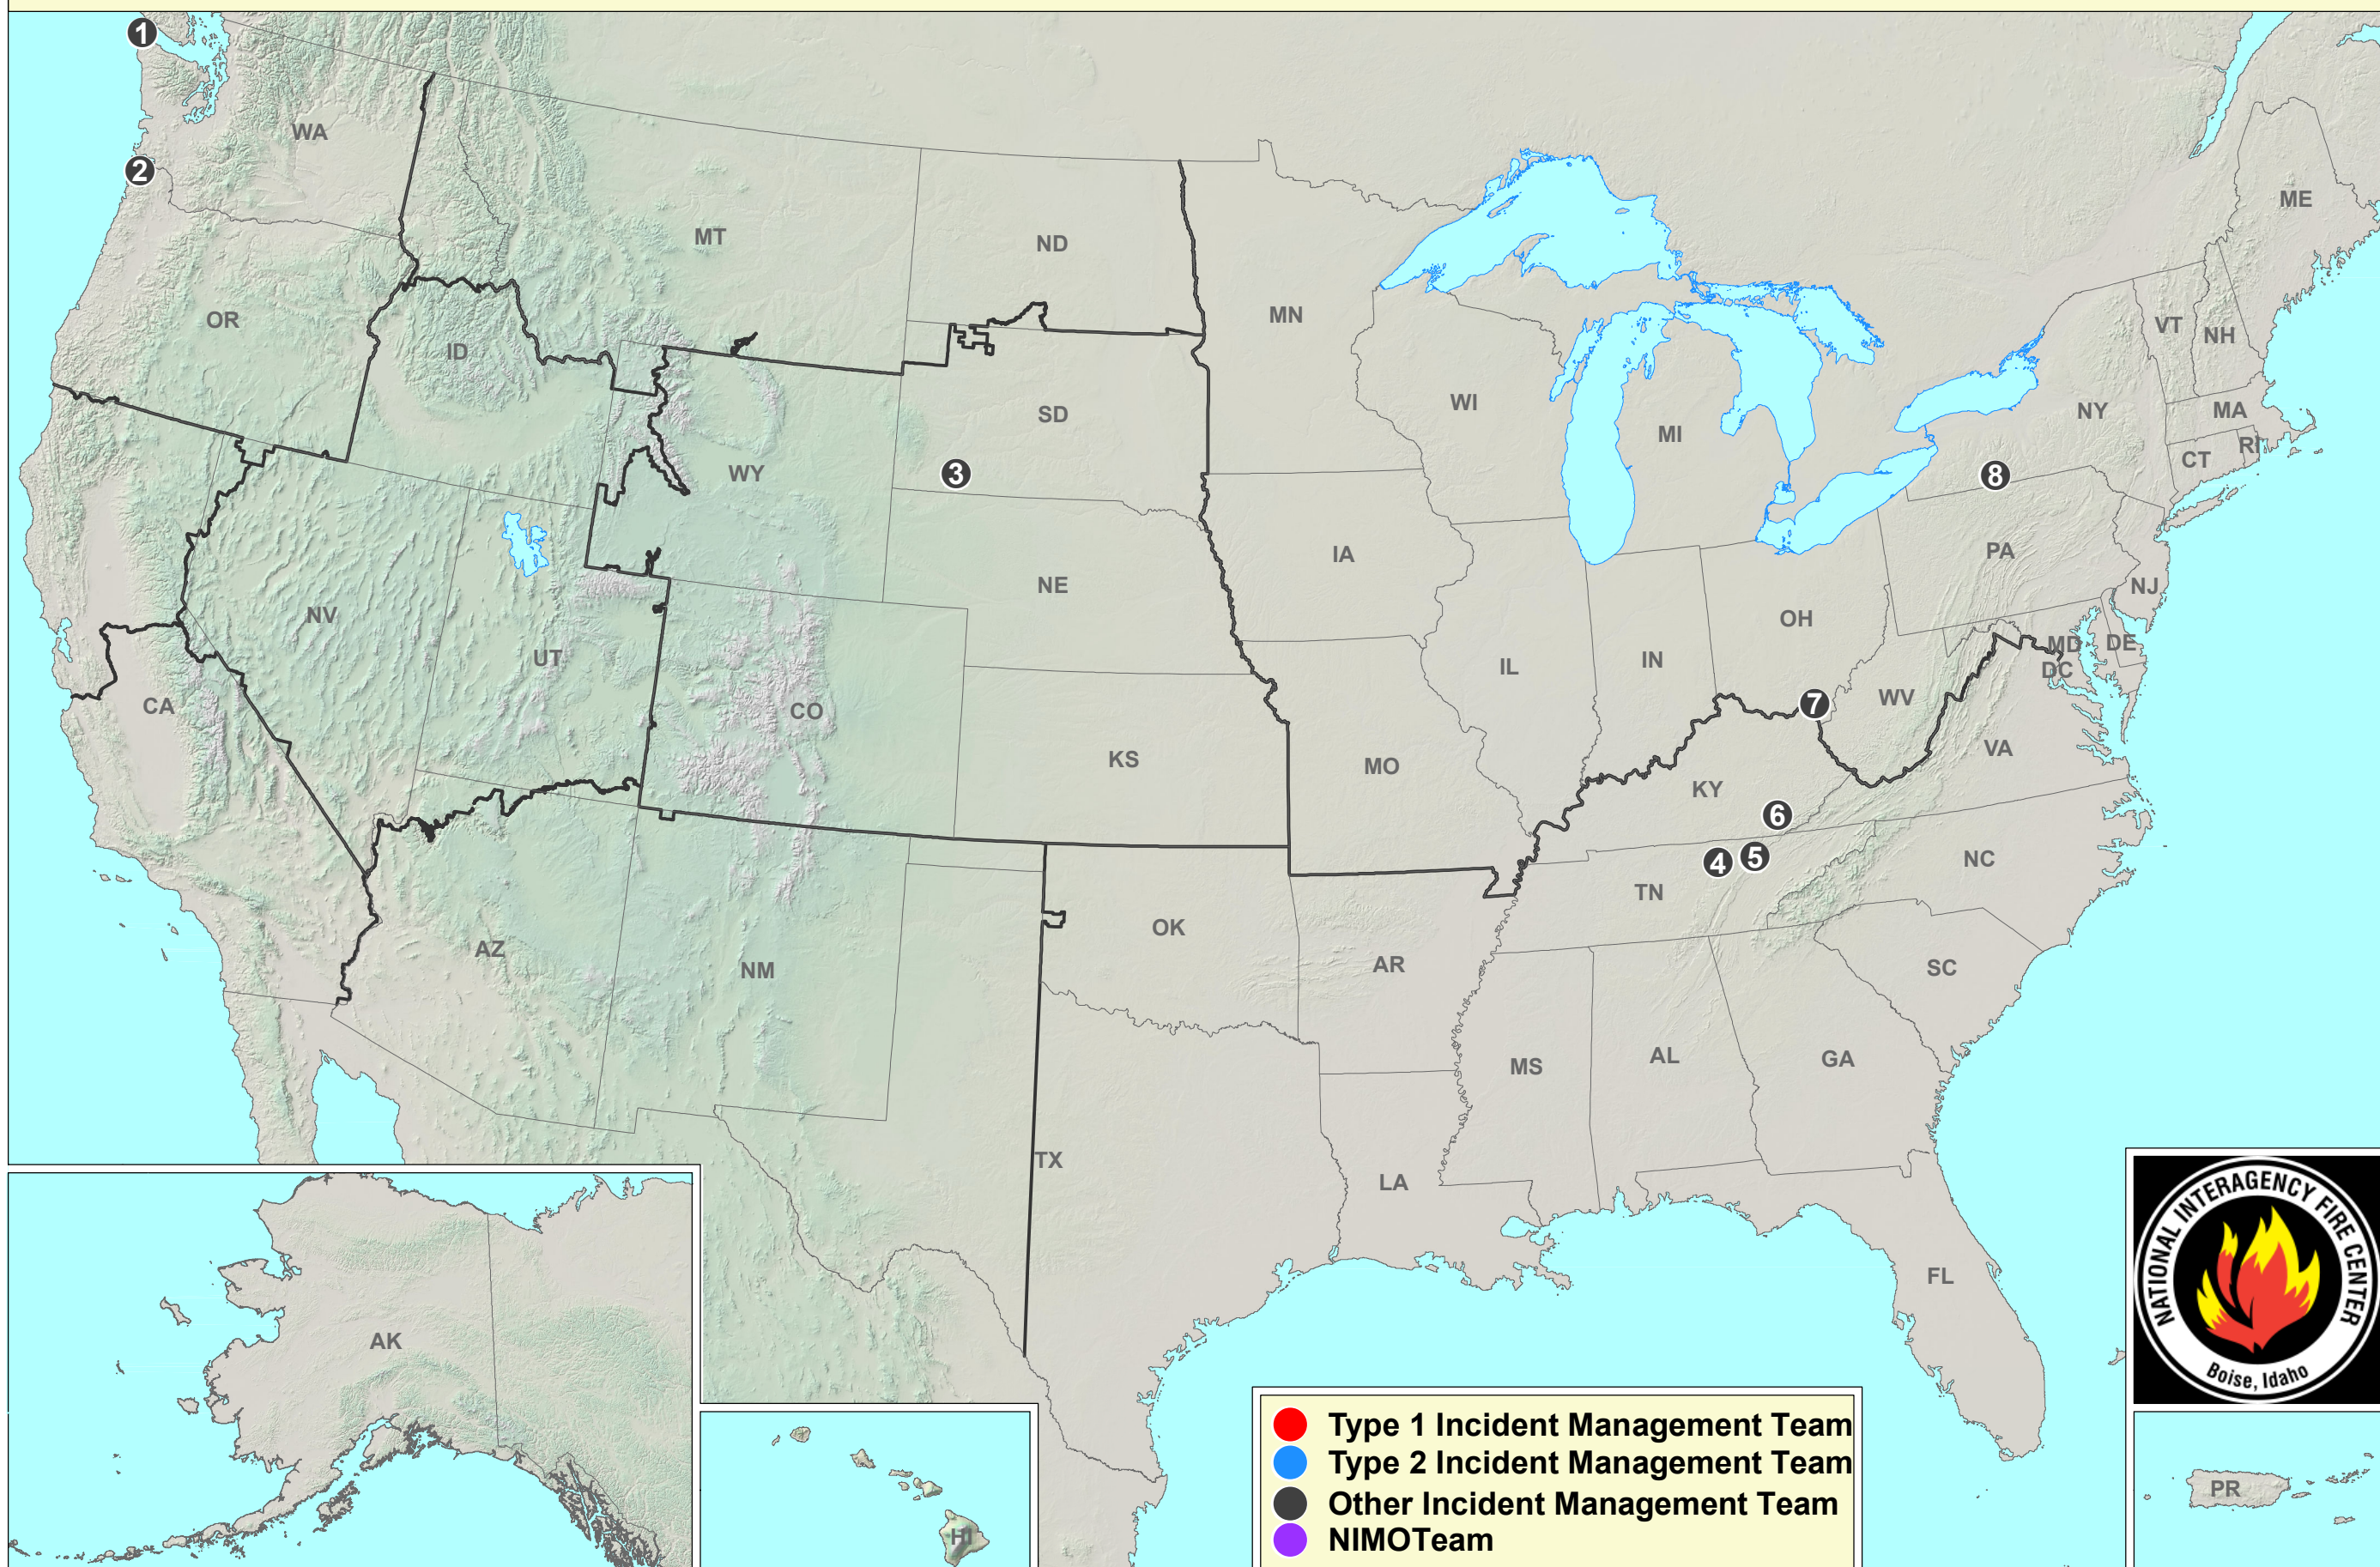

# Current Large Incidents

## November 29, 2022

1 HOBUCK  
2 98 DELTA

3 TURKEY DAY  
4 RICHLAND COAL COUNTY ROAD

5 SMOKEY CREEK ROAD  
6 HINKLE BRANCH #2

7 KIMBLE COMPLEX  
8 TURKEY RIDGE