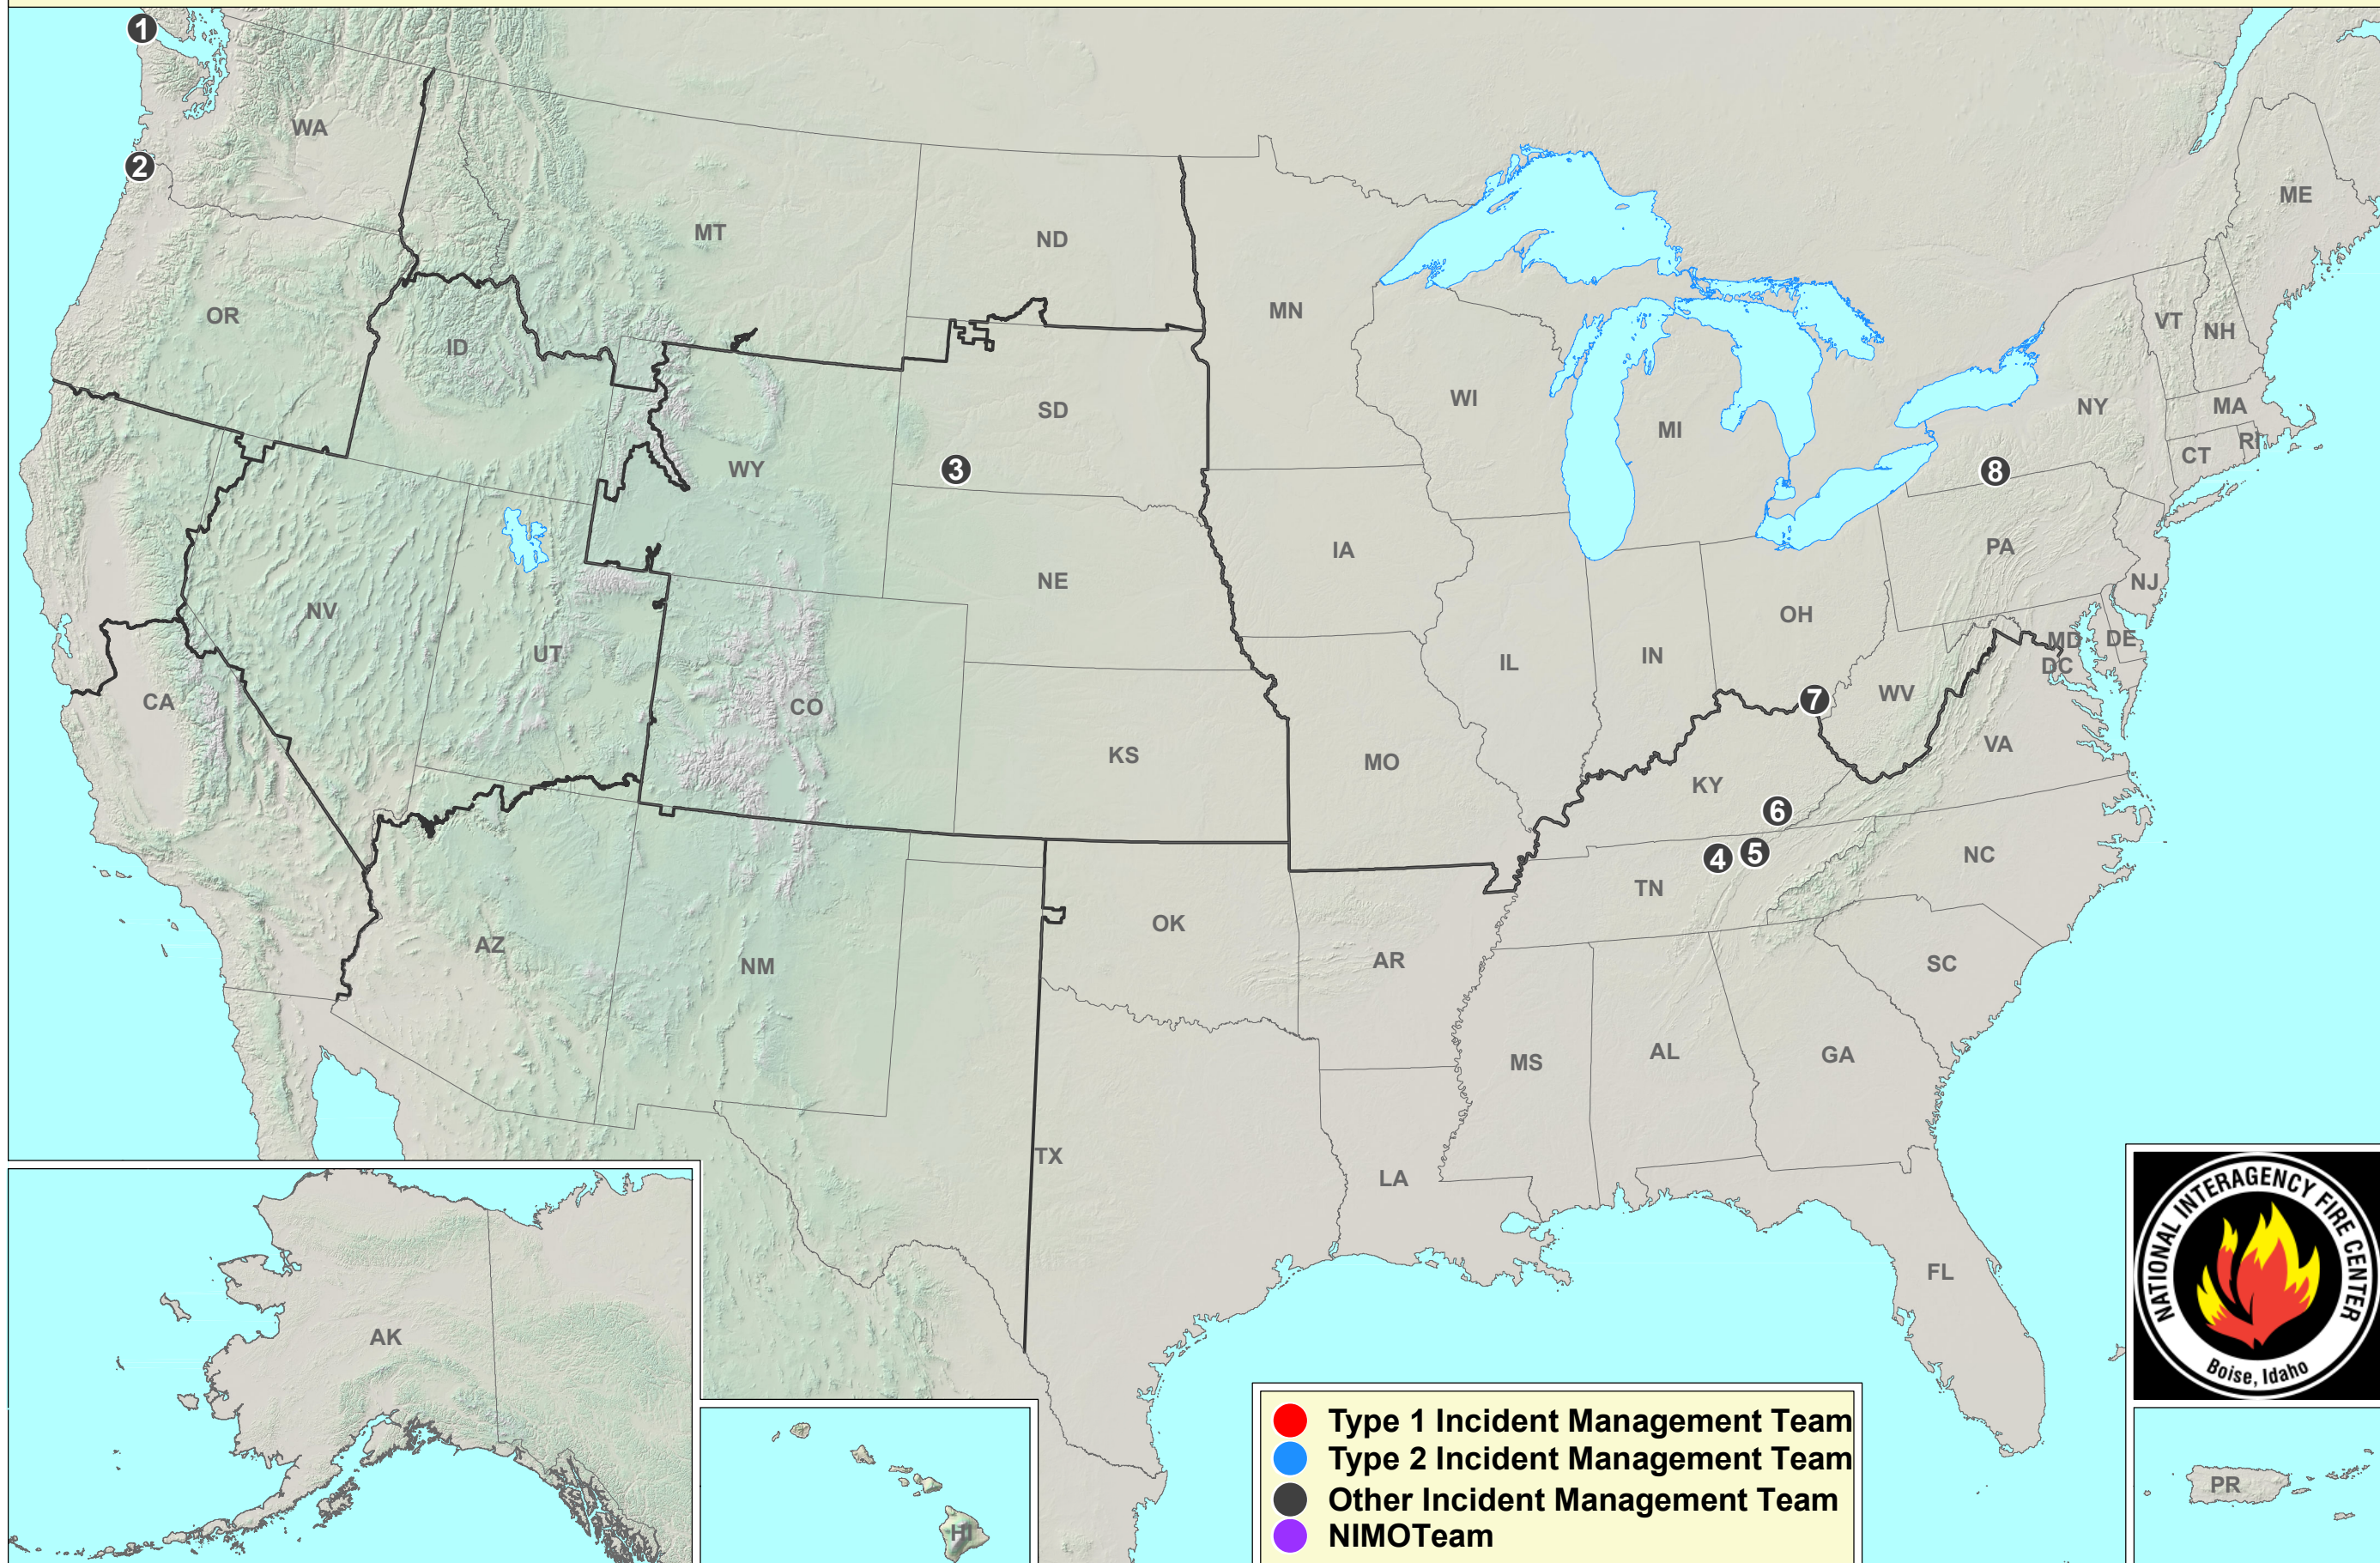

Current Large Incidents

November 30, 2022

1 HOBUCK
2 98 DELTA

3 TURKEY DAY
4 RICHLAND COAL COUNTY ROAD

5 SMOKEY CREEK ROAD
6 HINKLE BRANCH #2

7 KIMBLE COMPLEX
8 TURKEY RIDGE