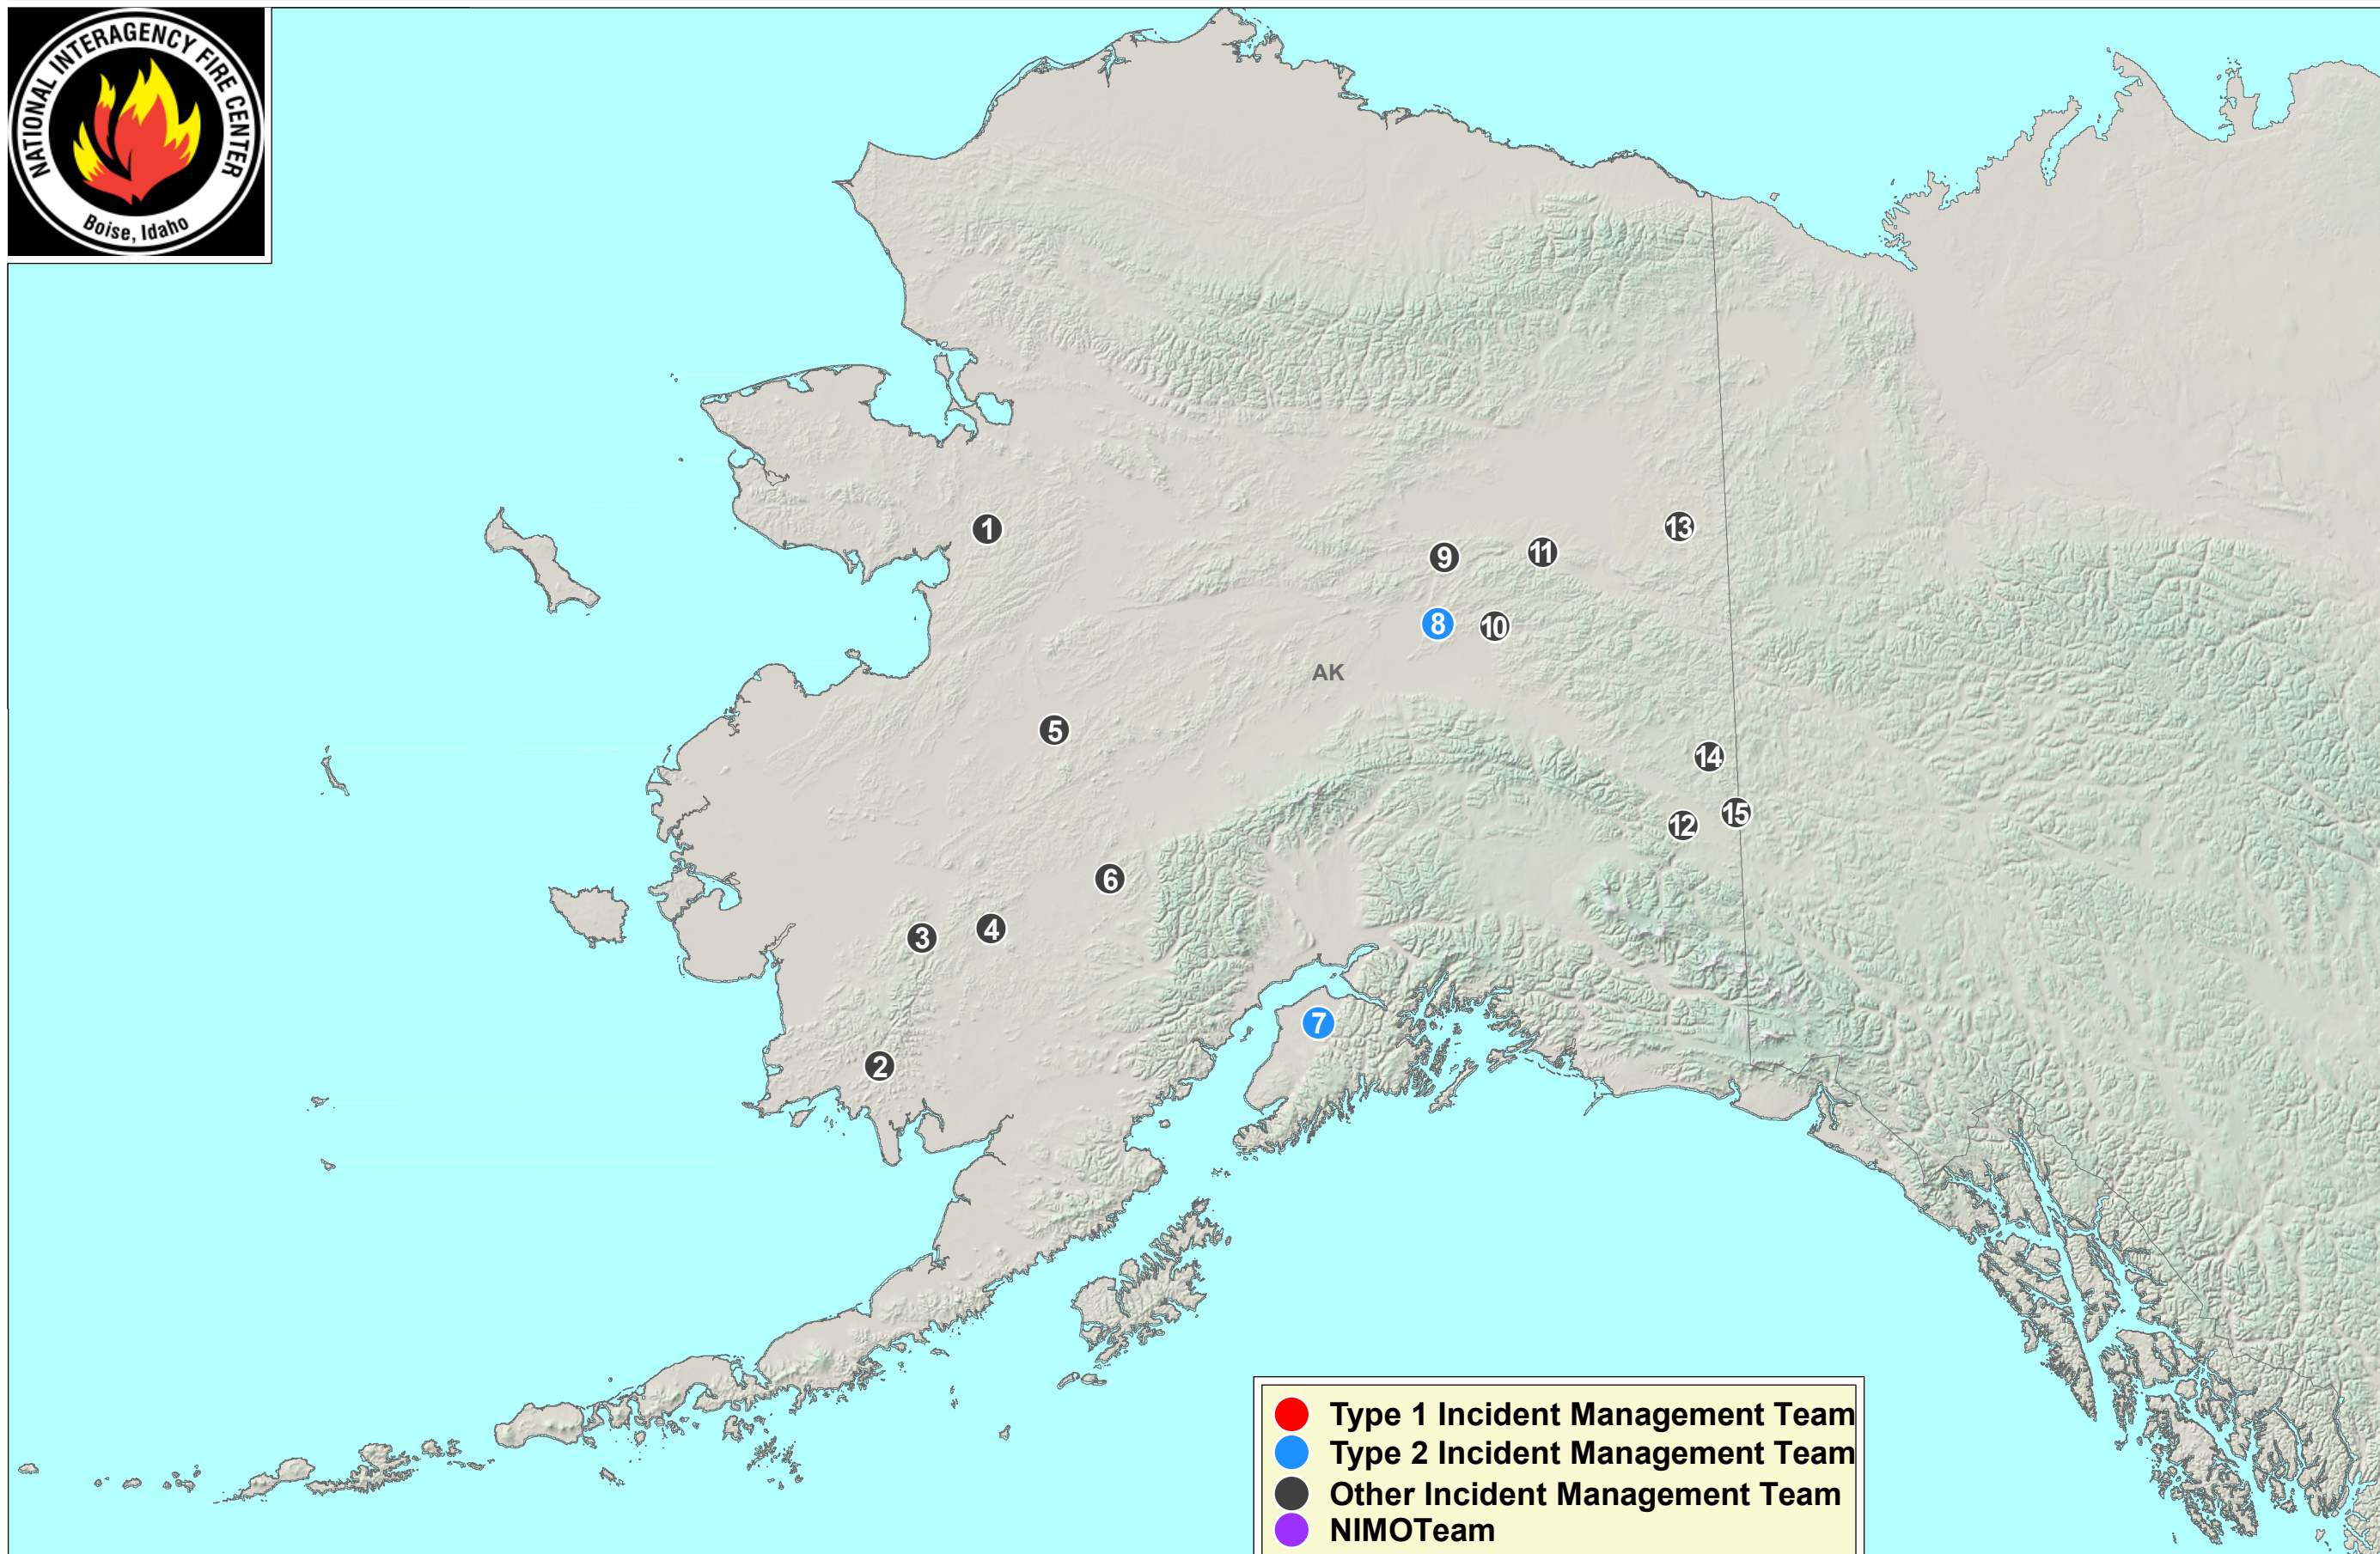

# Current Large Incidents

## June 24, 2019

- ① NORTH RIVER
- ② ONGIVINUK RIVER
- ③ KIPCHUK RIVER
- ④ BAKBUK CREEK

- ⑤ OLD GROUCH TOP
- ⑥ SHOELEATHER CREEK
- ⑦ SWAN LAKE
- ⑧ SHOVEL CREEK

- ⑨ HESS CREEK
- ⑩ CARIBOU CREEK
- ⑪ MARR
- ⑫ BOUNDRY RIVER

- ⑬ BLACK RIVER
- ⑭ EAST FORK DENNISON
- ⑮ MCARTHUR CREEK