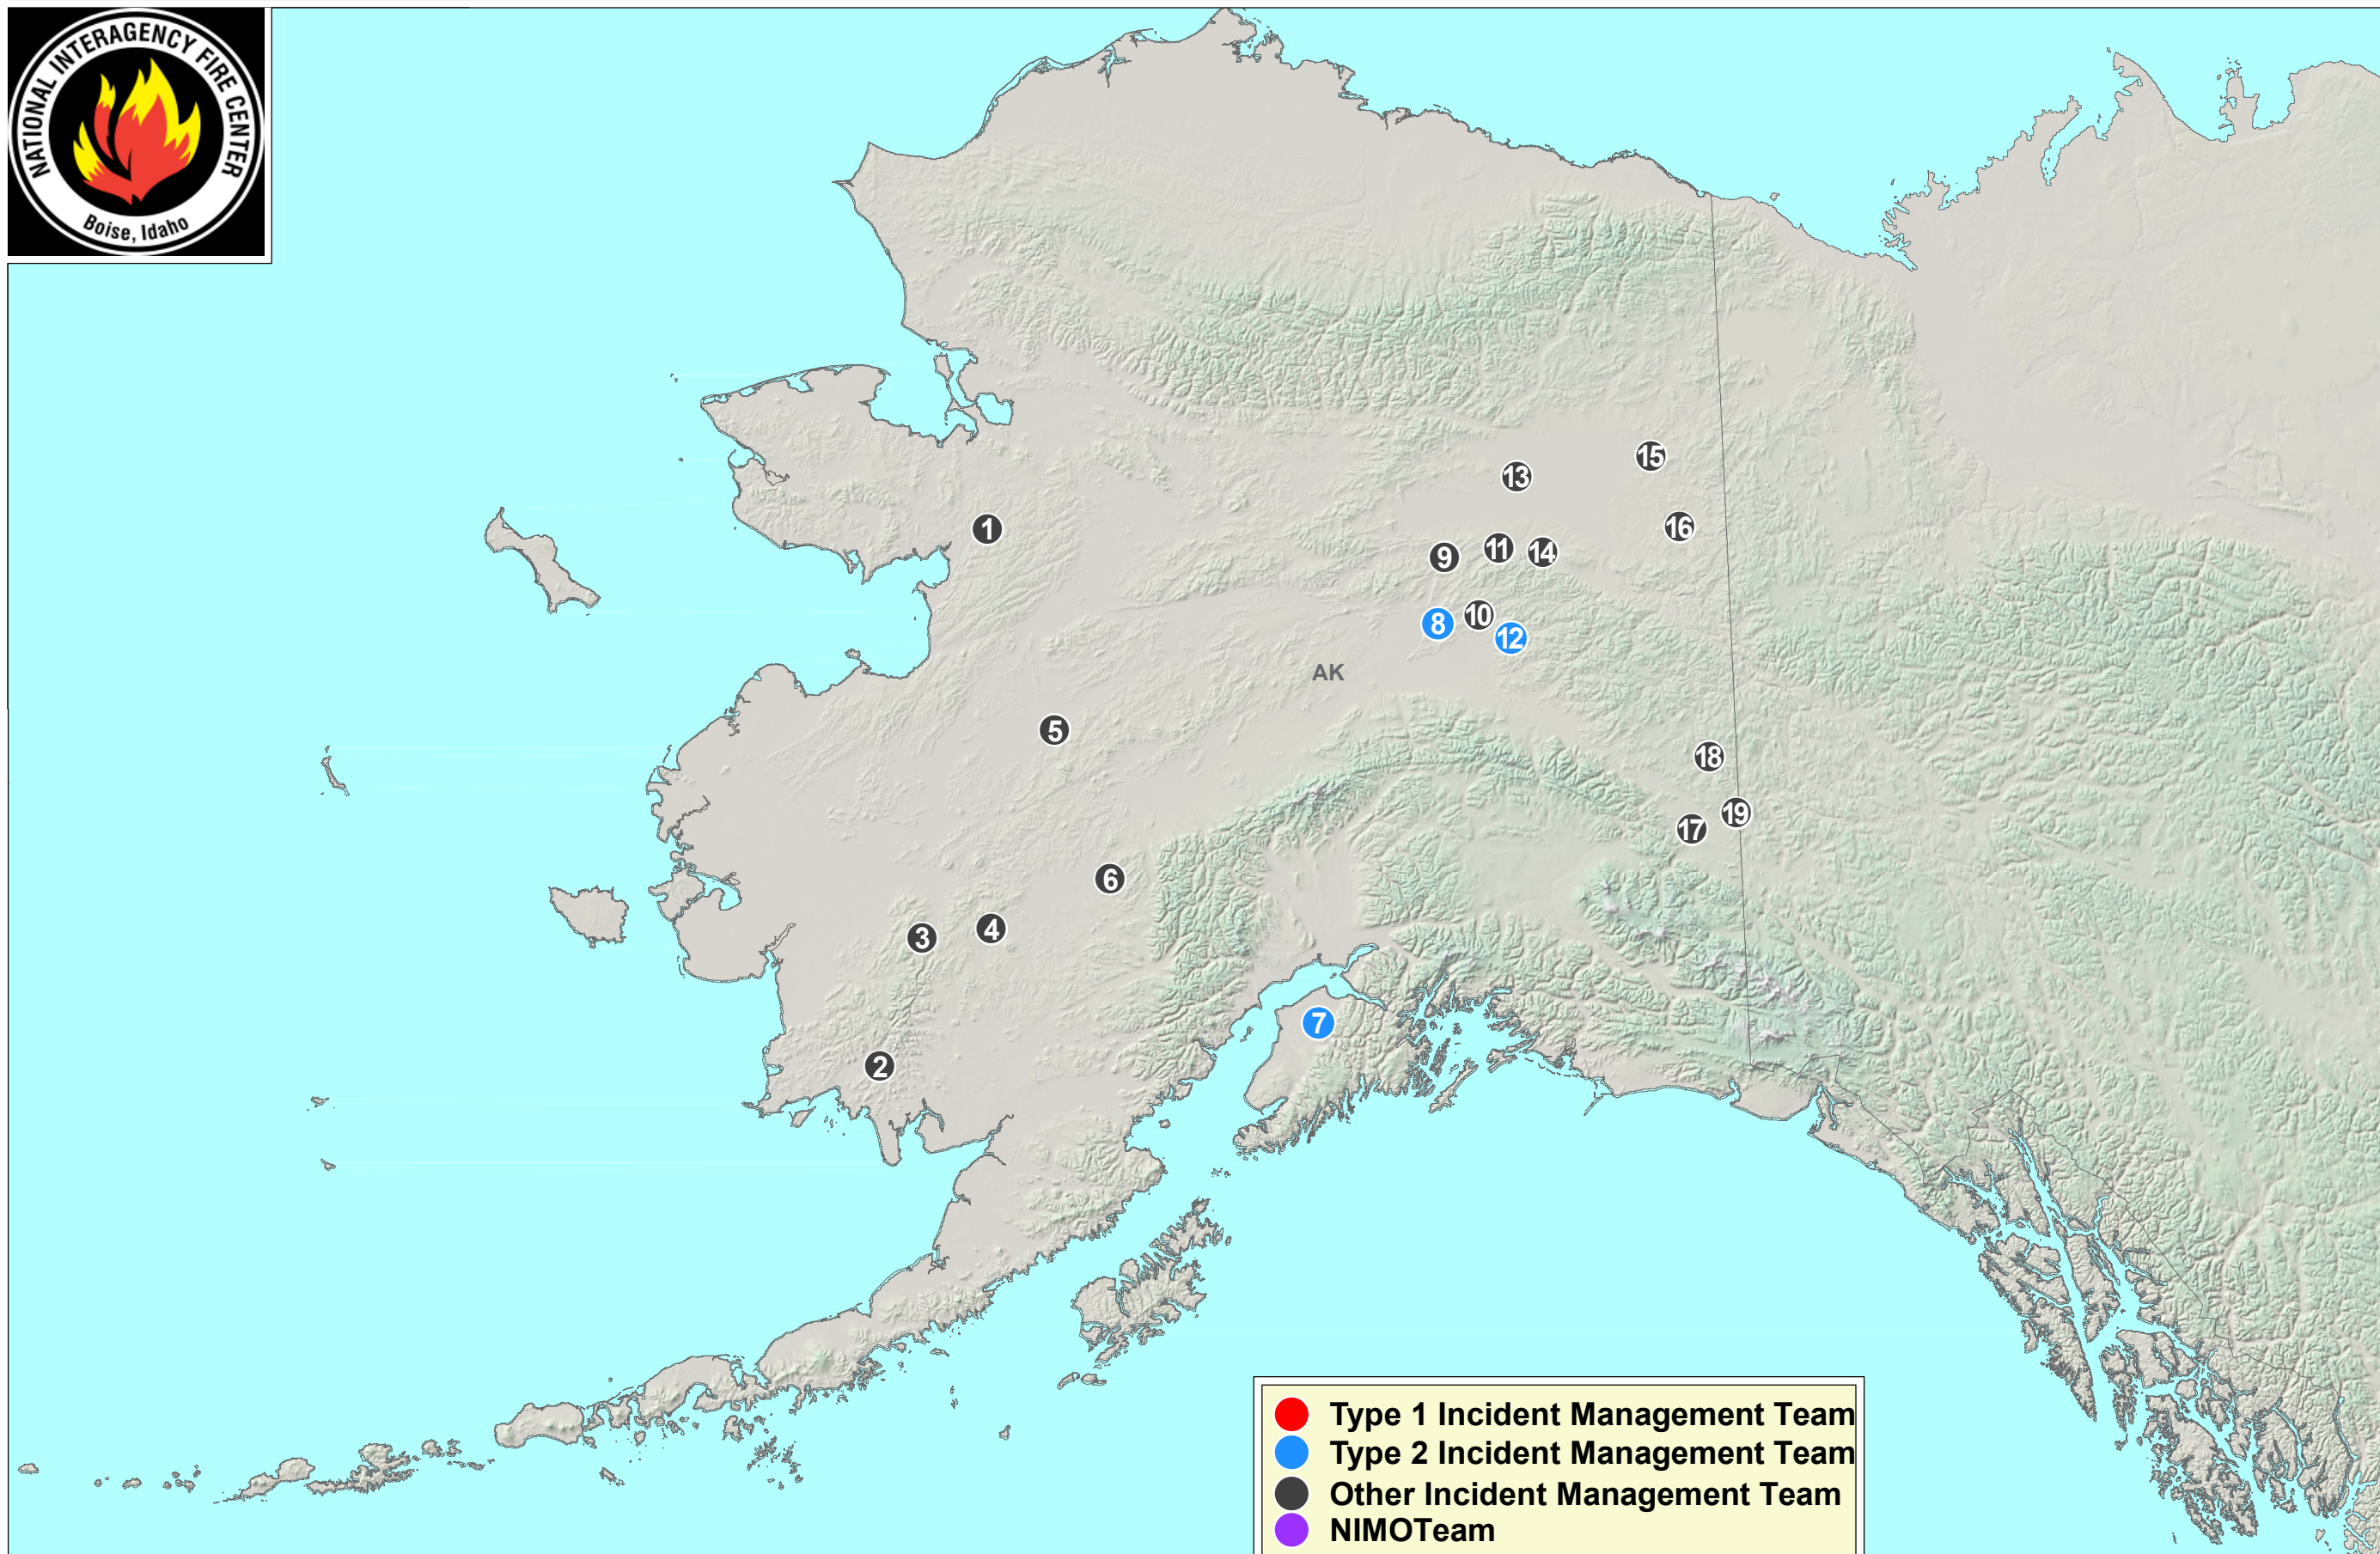

# Current Large Incidents

## June 26, 2019

- ① NORTH RIVER
- ② ONGIVINUK RIVER
- ③ KIPCHUK RIVER
- ④ BAKBUK CREEK
- ⑤ OLD GROUCH TOP

- ⑥ SHOELEATHER CREEK
- ⑦ SWAN LAKE
- ⑧ SHOVEL CREEK
- ⑨ HESS CREEK
- ⑩ CARIBOU CREEK

- ⑪ VICTORIA MOUNTAIN
- ⑫ NUGGET CREEK
- ⑬ HADWEENZIC RIVER
- ⑭ MARR
- ⑮ FROZEN CALF

- ⑯ BLACK RIVER
- ⑰ BOUNDARY RIVER
- ⑱ EAST FORK DENNISON
- ⑲ MCARTHUR CREEK