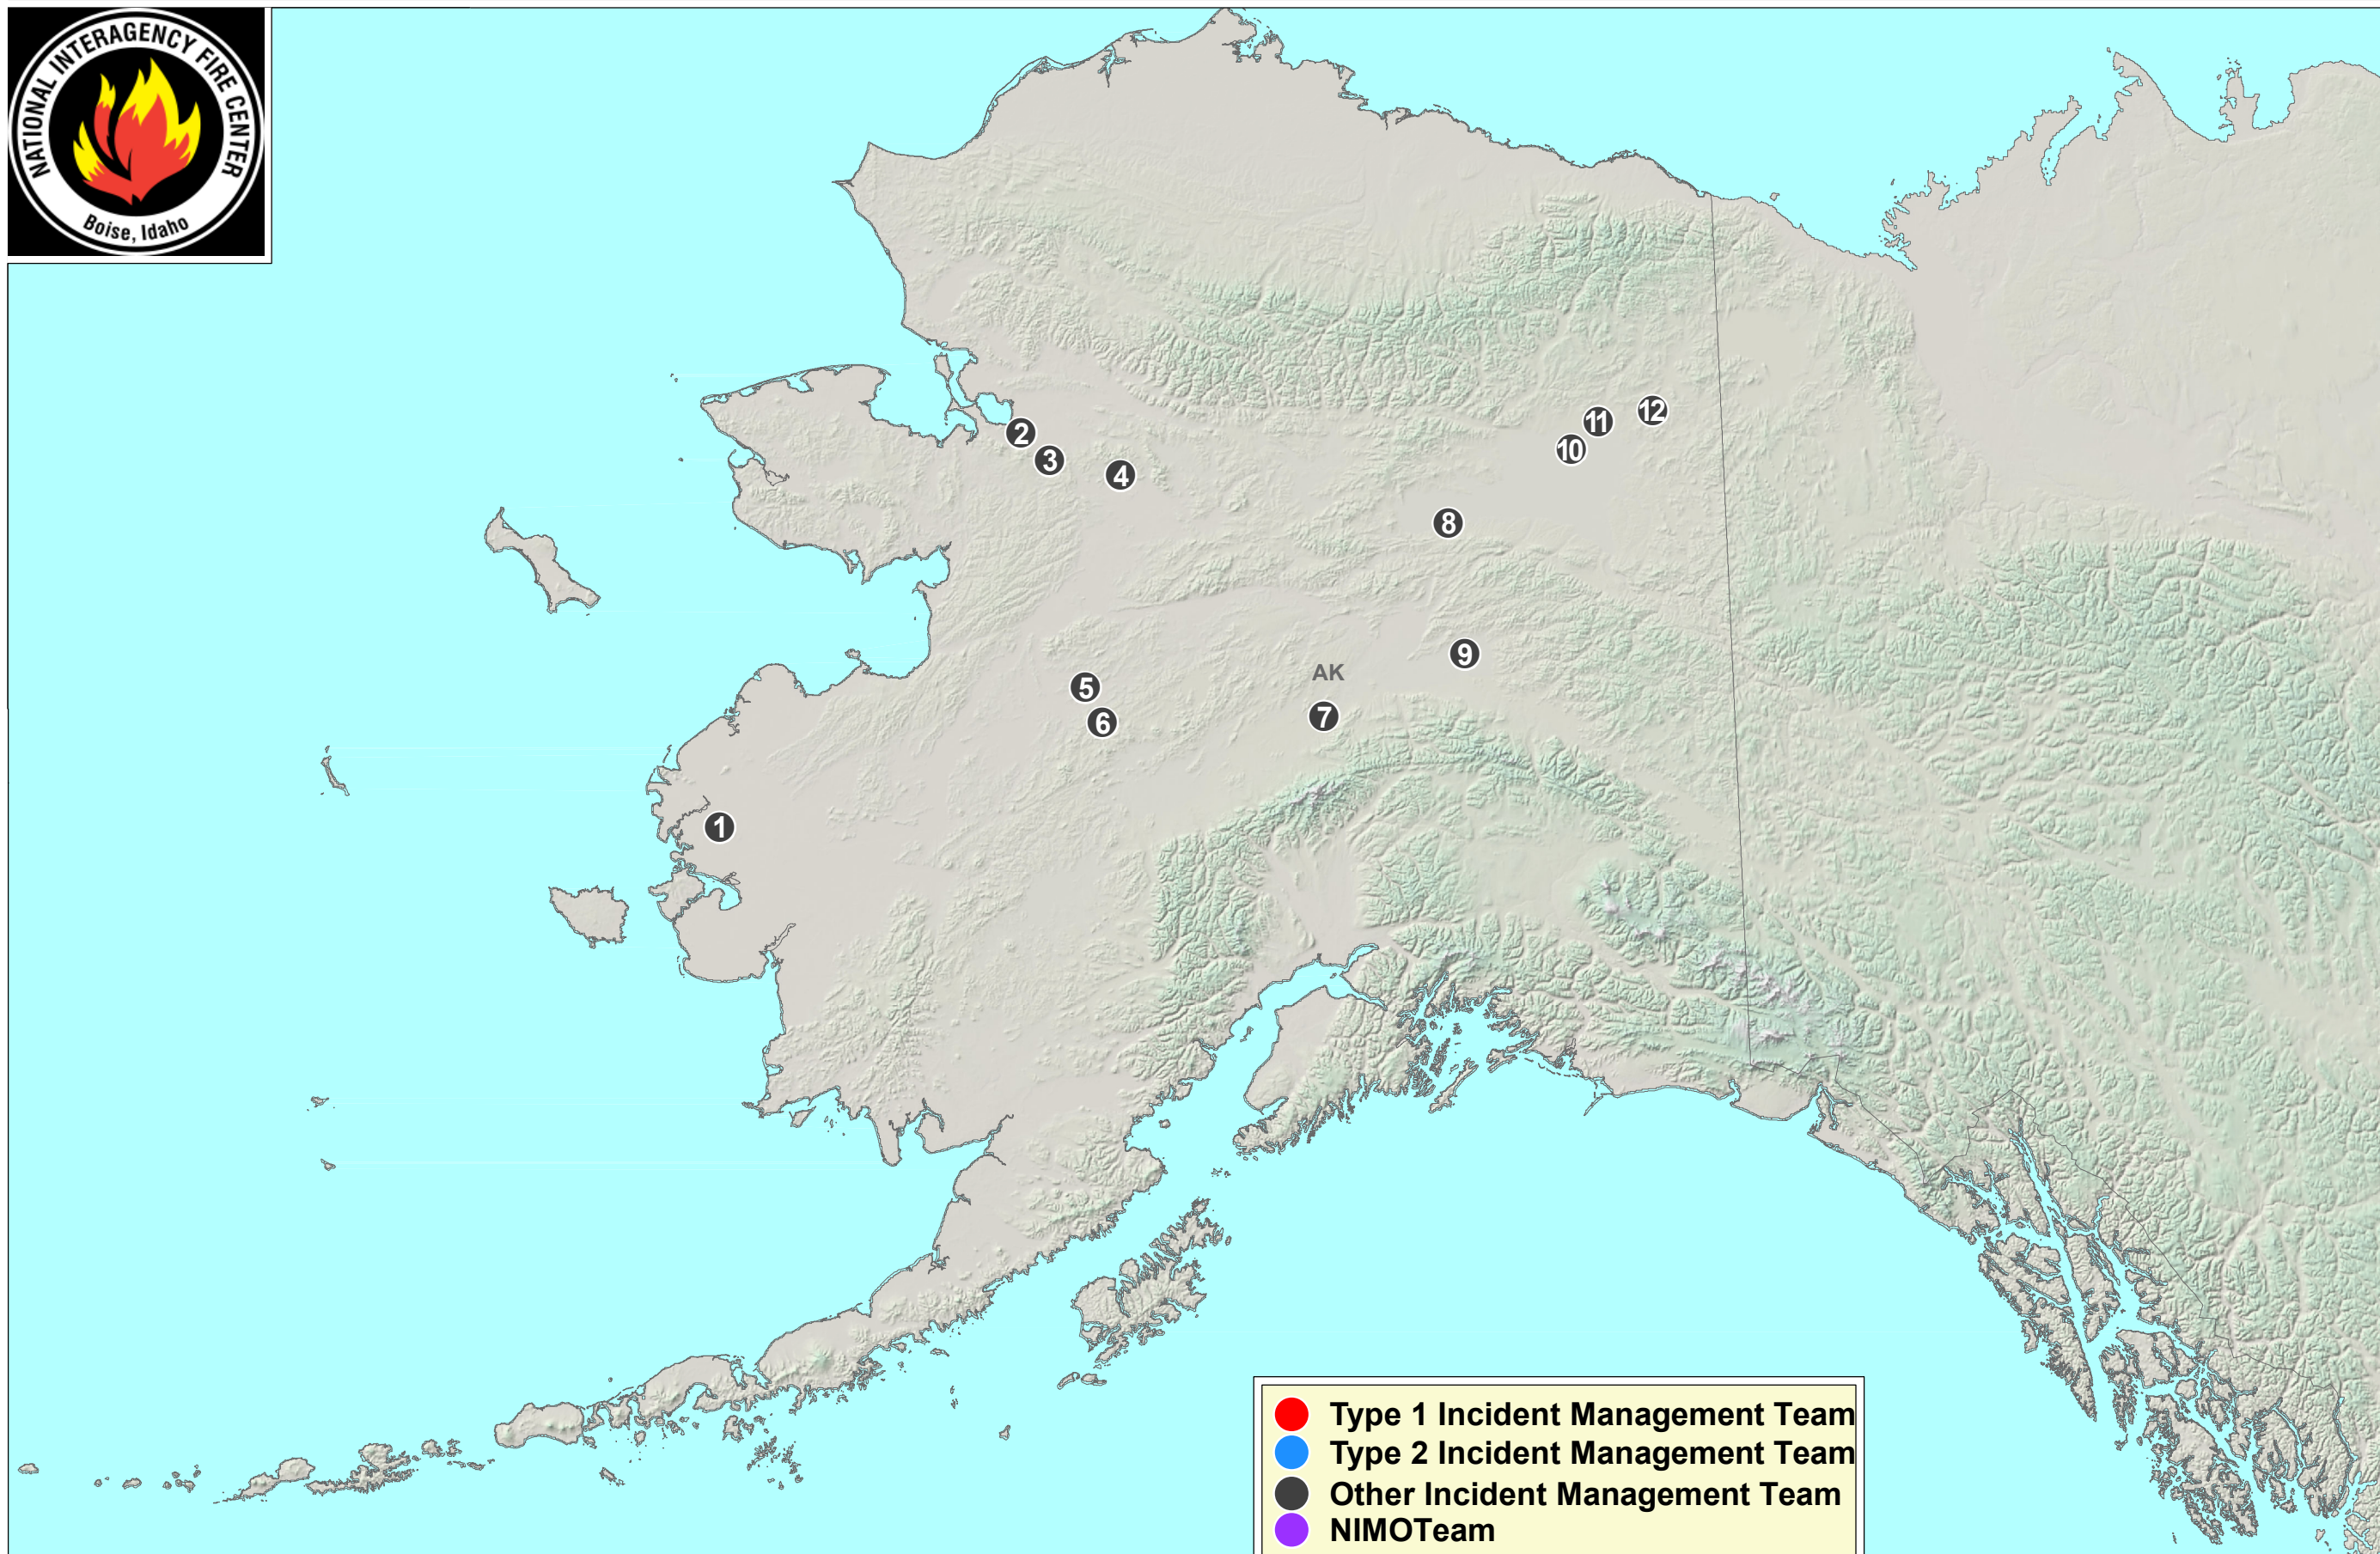

# Current Large Incidents

## July 11, 2020

- ① IWAKTOK HILL
- ② TAGAGAWIK RIVER 2
- ③ TAGAGAWIK RIVER

- ④ BILLY HAWK CREEK
- ⑤ WAPOO CREEK
- ⑥ WAPOO CREEK 2

- ⑦ BEARPAW MOUNTAIN
- ⑧ OLD LOST
- ⑨ CLEAR CREEK

- ⑩ TIVEHVUN LAKE
- ⑪ SHEENJEK RIVER
- ⑫ COLEEN