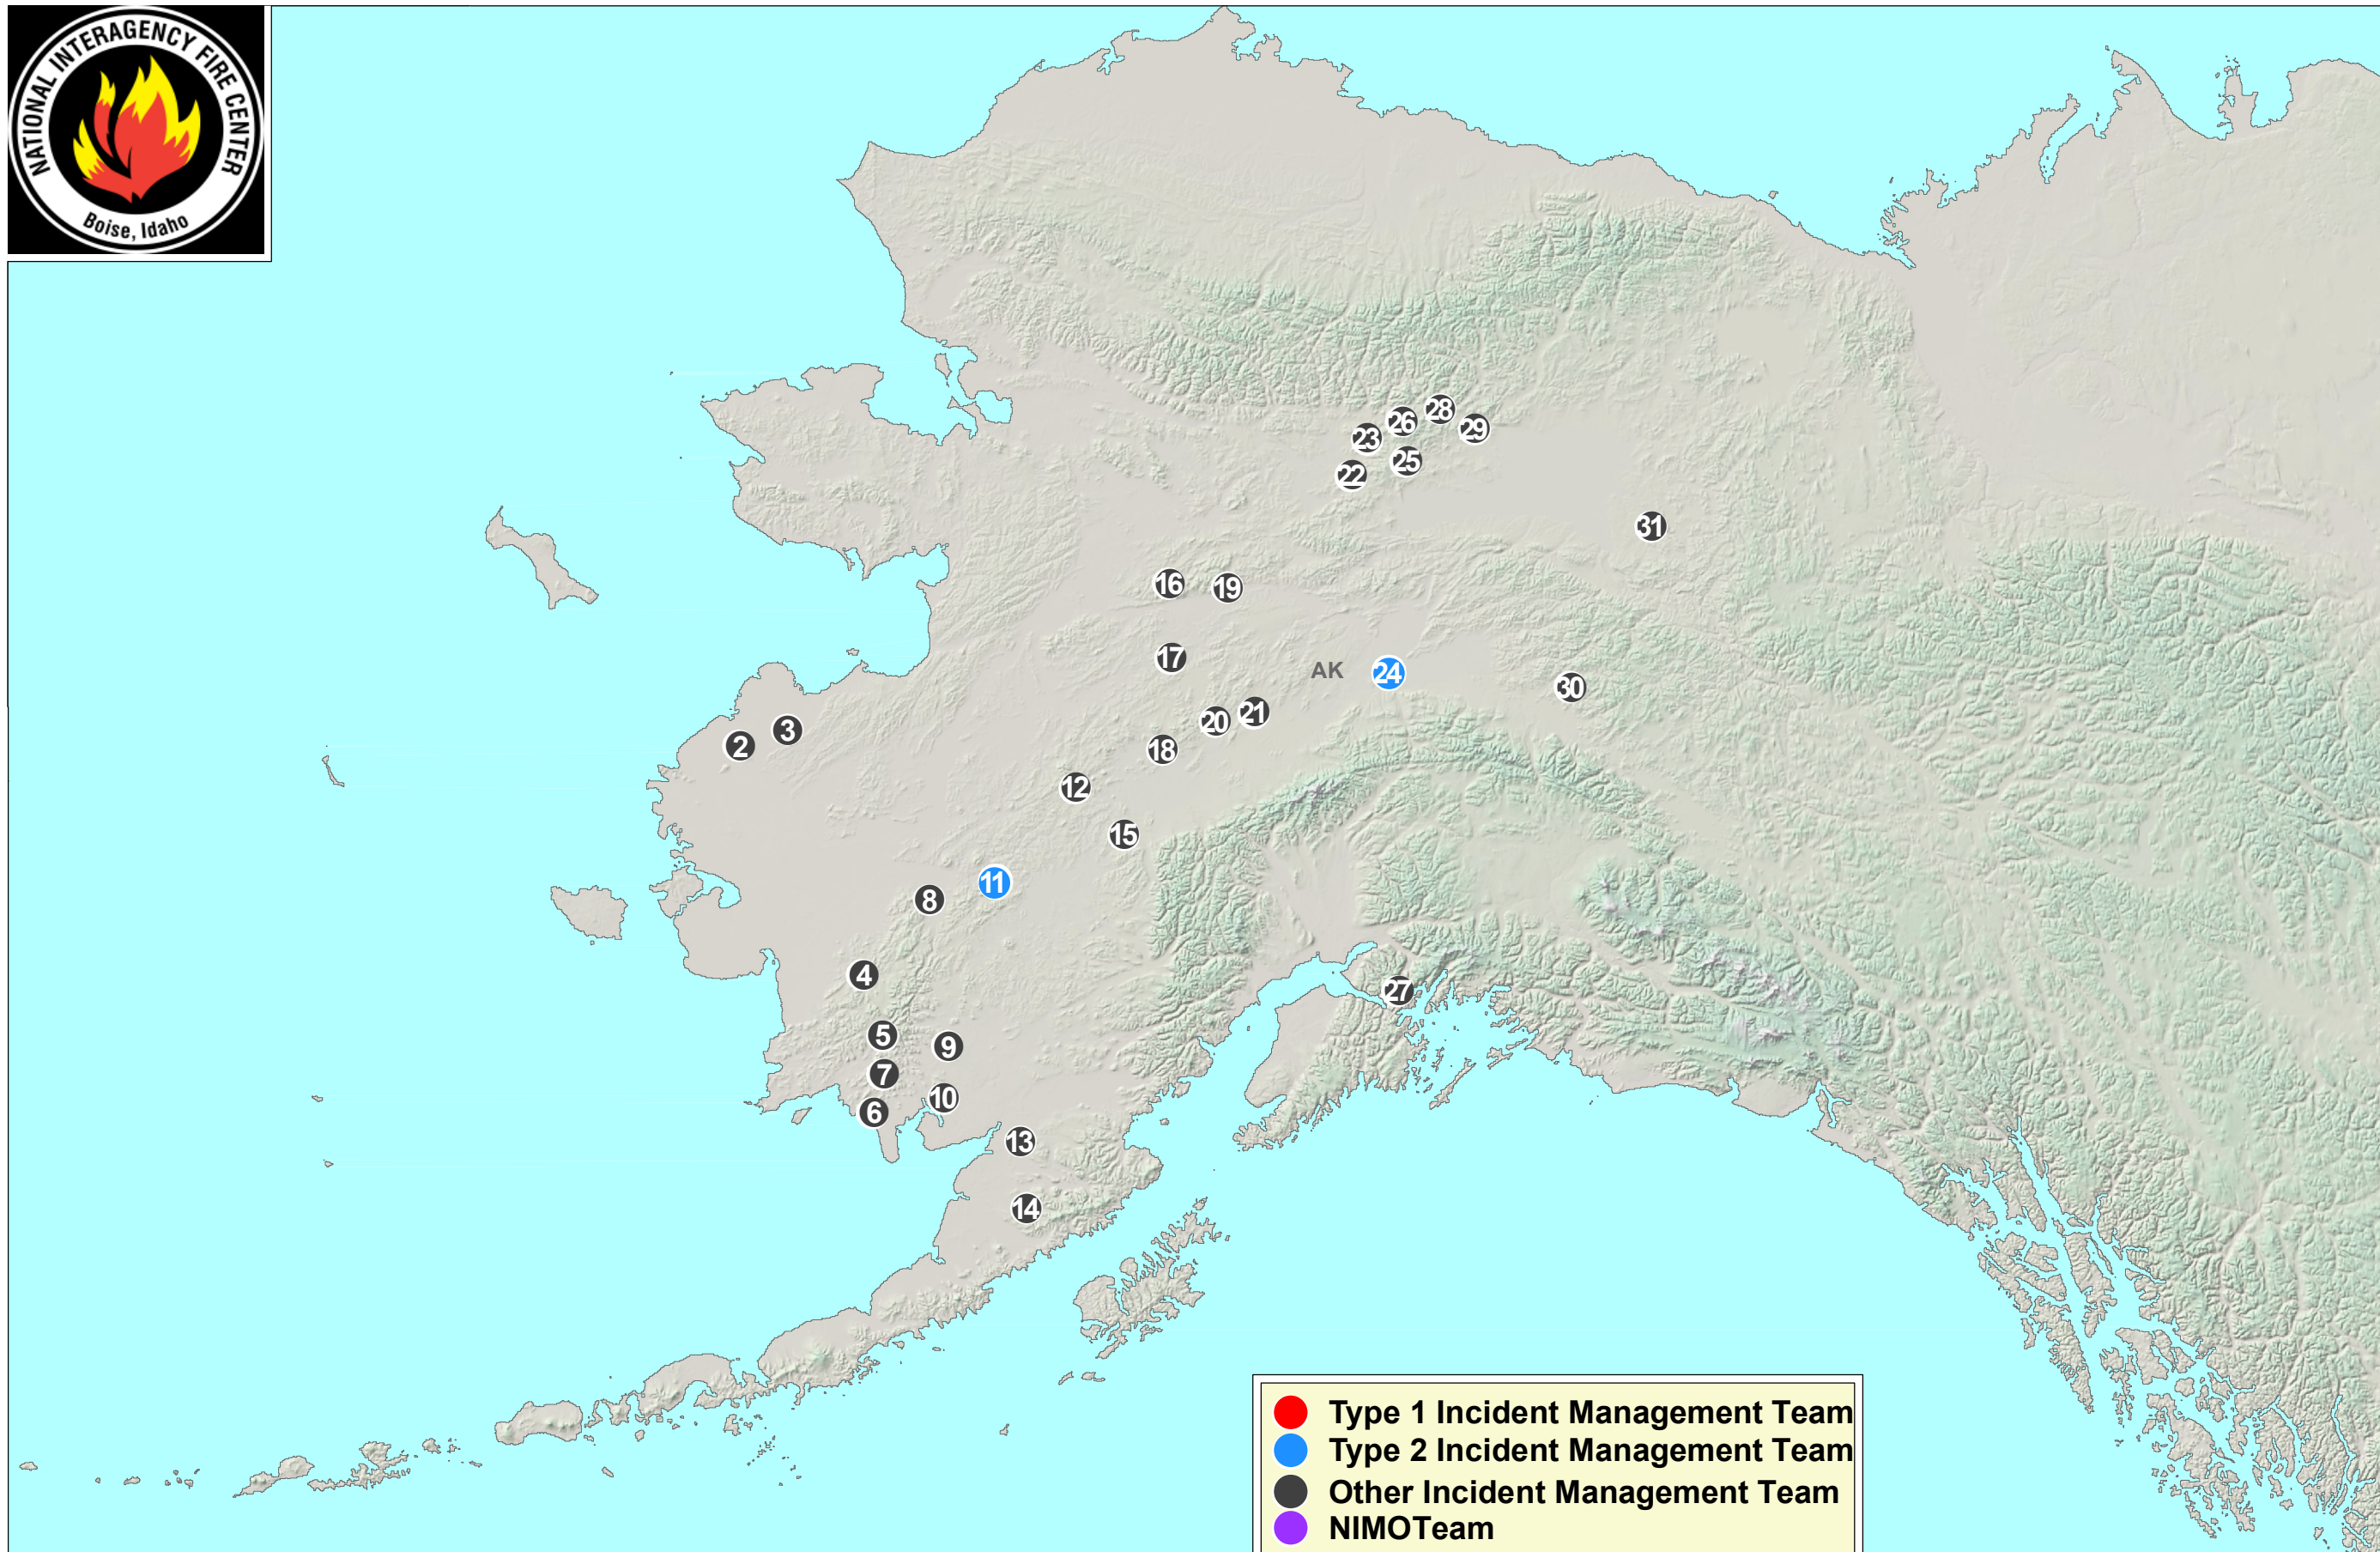

Current Large Incidents

June 28, 2022

- 1 ADAK
- 2 PONGLEVIK RIVER
- 3 APOON PASS
- 4 FORK CREEK
- 5 ONGIVINUK RIVER
- 6 TUKLUNG RIVER
- 7 ONGOKE RIVER
- 8 SAWPIT CREEK

- 9 KOKWOK
- 10 IOWITHLA RIVER
- 11 LIME COMPLEX
- 12 FOURTH OF JULY CREEK
- 13 PAULS CREEK
- 14 CONTACT CREEK
- 15 TATLAWIKSUK
- 16 MELOZITNA

- 17 DONUT
- 18 SUBMARINE CREEK
- 19 SUNSET
- 20 HOG BUTTE
- 21 FISH CREEK
- 22 FISH
- 23 DOUGLAS
- 24 CLEAR

- 25 LANSING CREEK
- 26 BOATMAN
- 27 MINTO LAKES
- 28 NORTH FORK
- 29 SCHILLING CREEK
- 30 CENTRAL CREEK AIRSTRIP
- 31 PADDLE