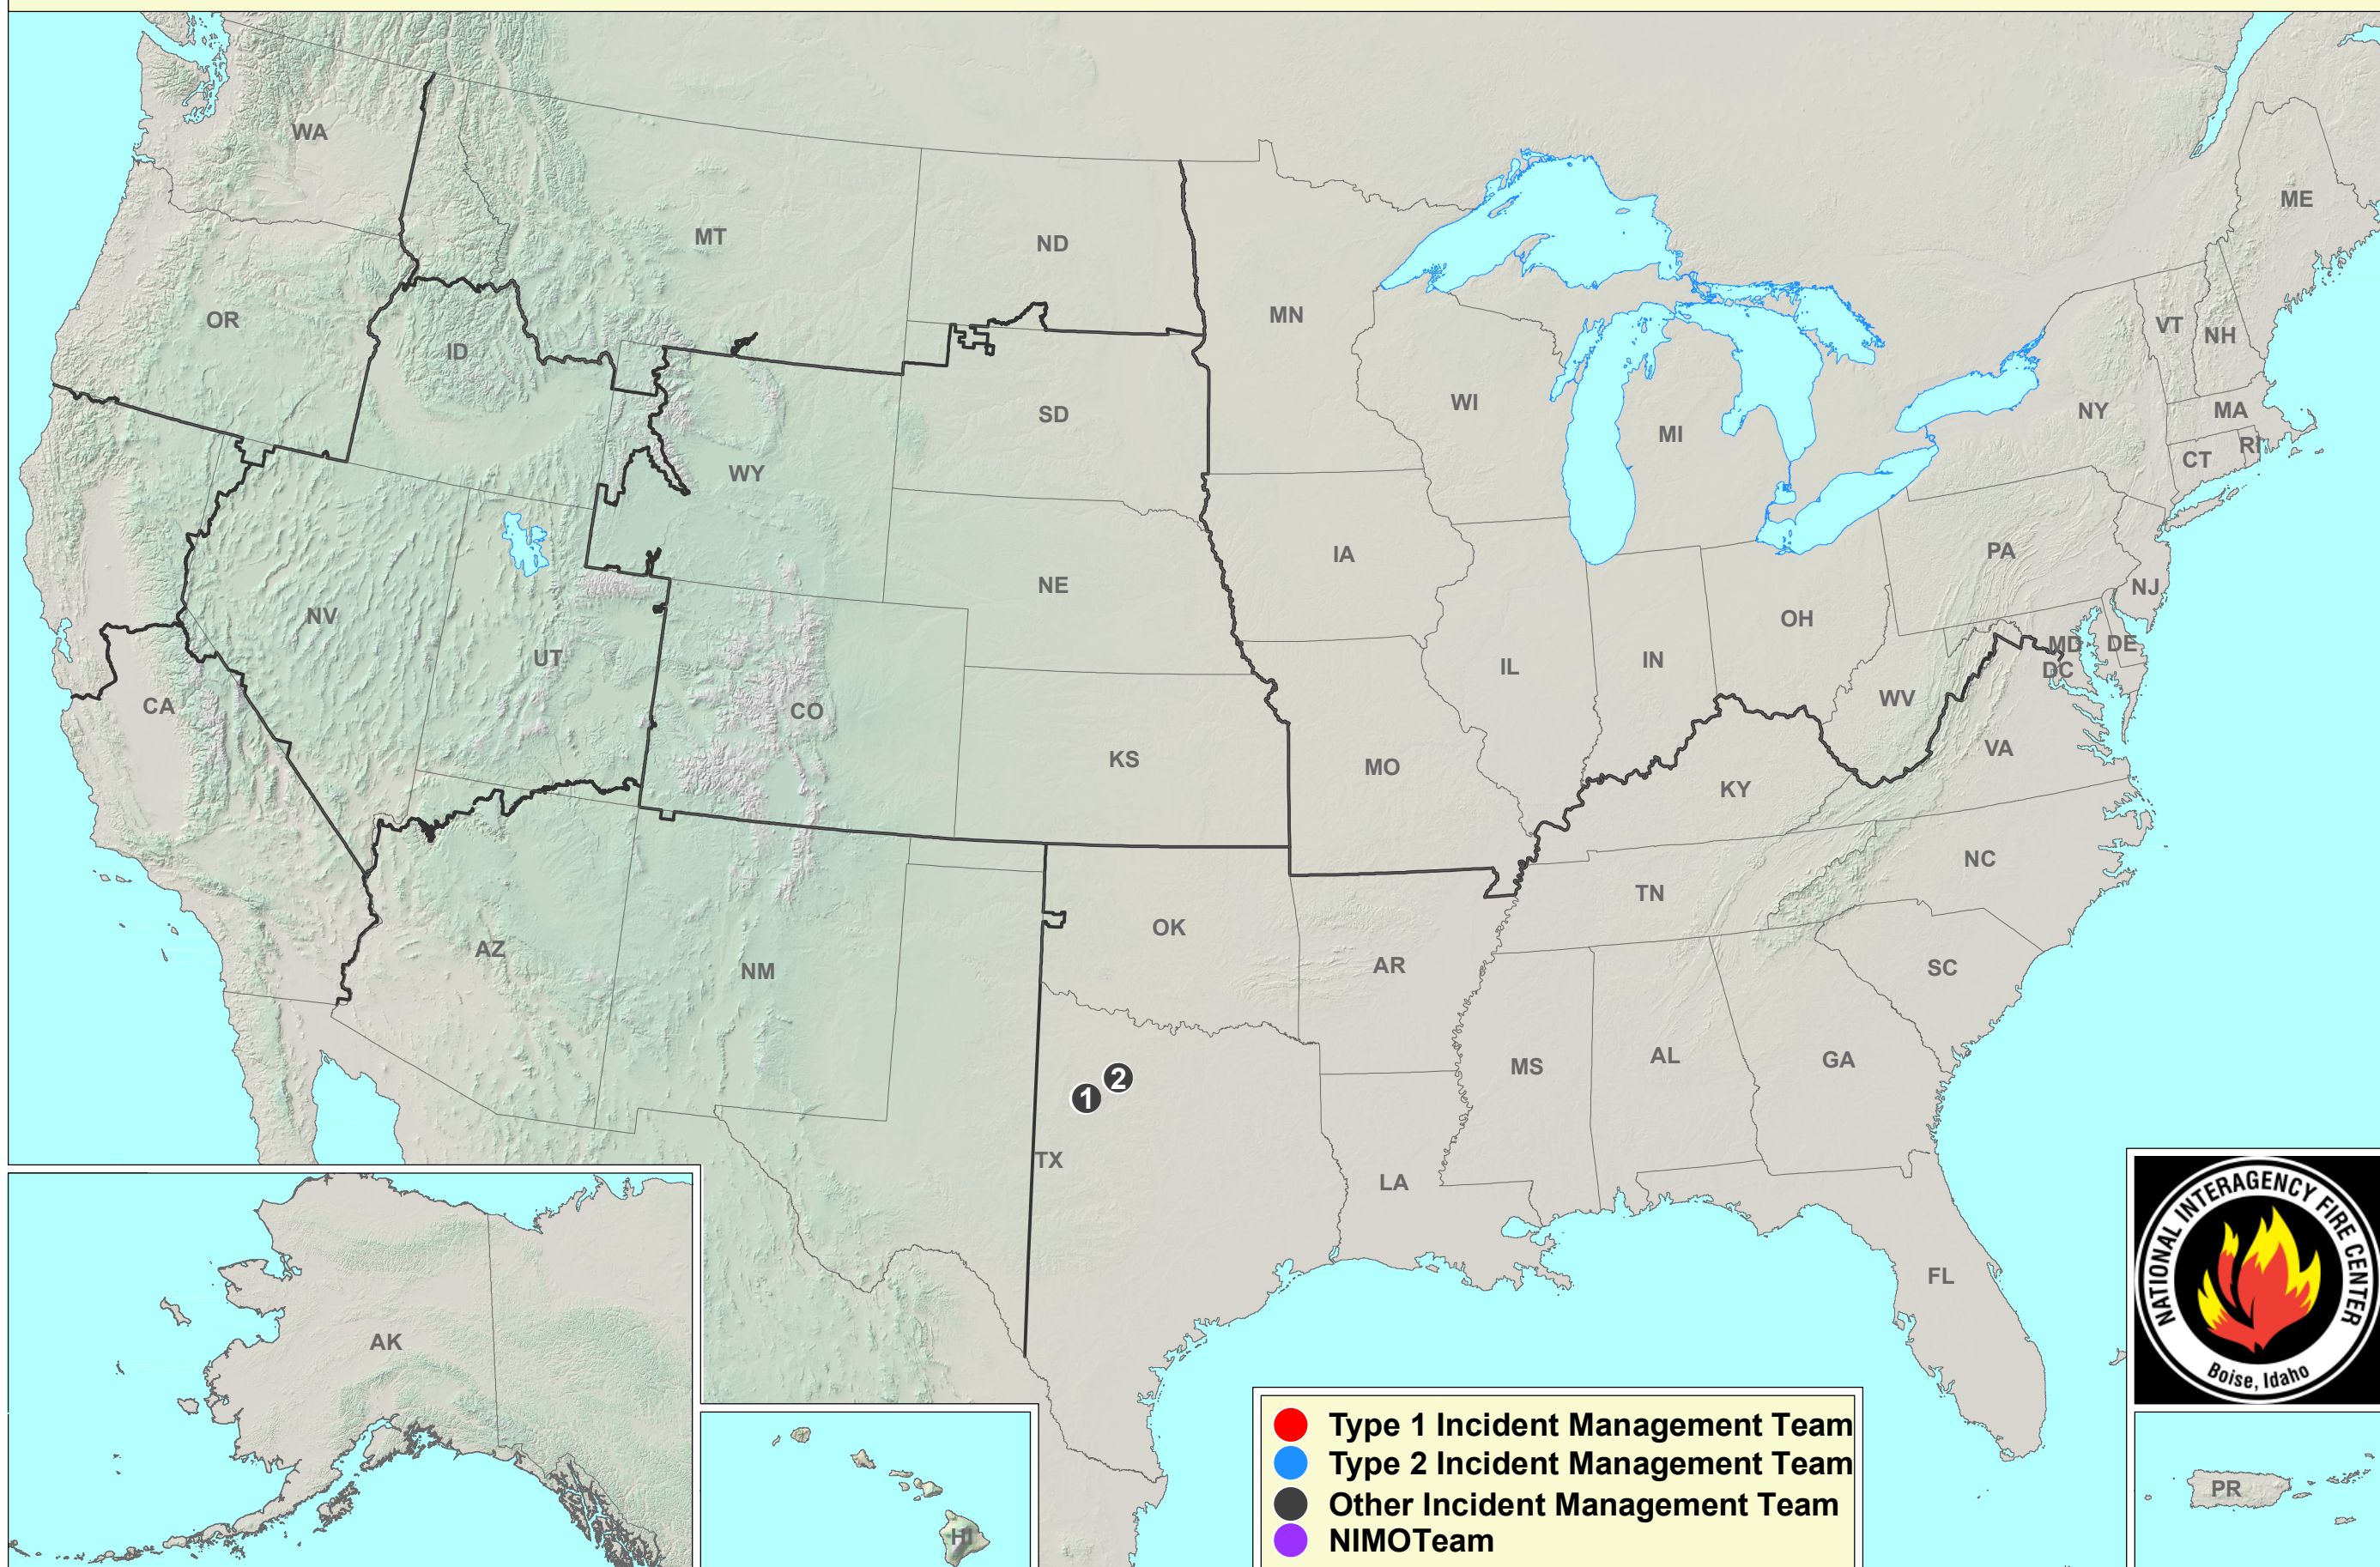

New Large Incidents

October 21, 2019

① DOUBLE MOUNTAIN

② HASKELL