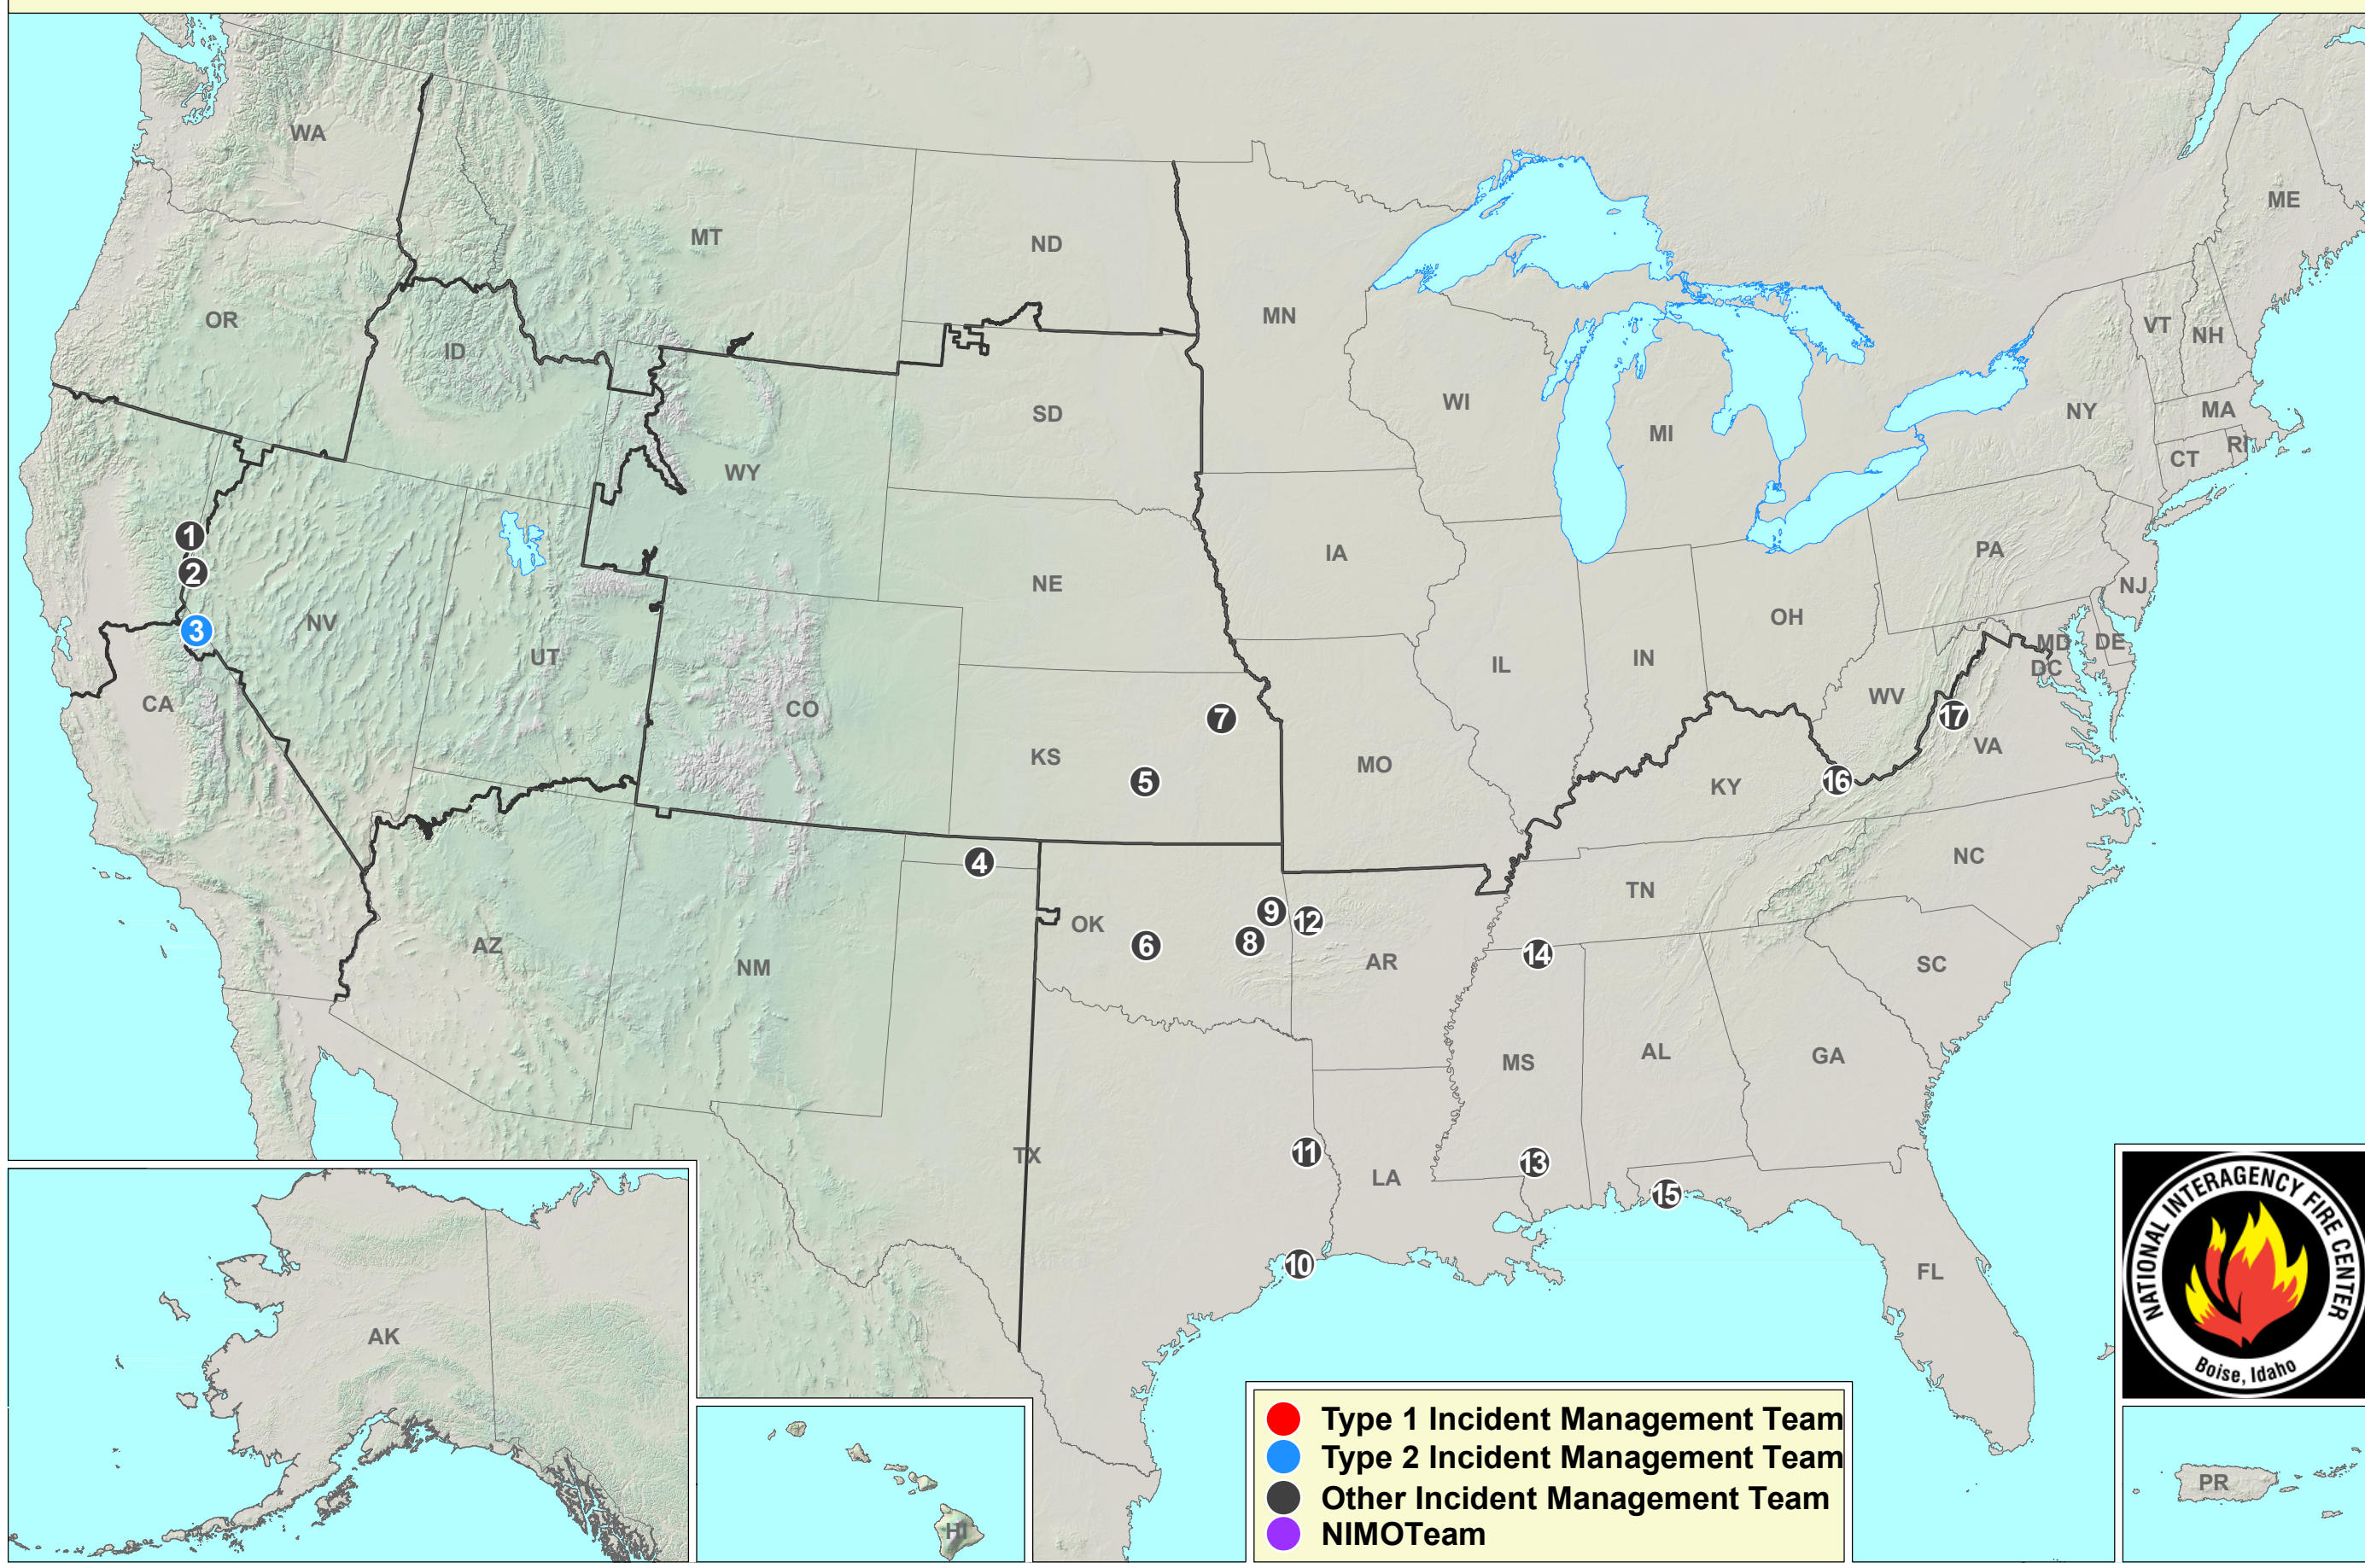

New Large Incidents

November 23, 2020

- 1 LAURA 2
- 2 PINEHAVEN
- 3 MOUNTAIN VIEW
- 4 HARDESTY FIRE
- 5 WHEAT STATE

- 6 HWY 62
- 7 BOURBONAIS CREEK
- 8 RIVER BEND
- 9 HENSLEY MOUNTAIN
- 10 WALKIN

- 11 COUNTY ROAD 205
- 12 FORD RIDGE
- 13 JUDE YAWN RD/LITTLE CREEK RD
- 14 TUBBY BOTTOM
- 15 MIDNIGHT

- 16 WELLER YARD
- 17 RIFLE RANGE