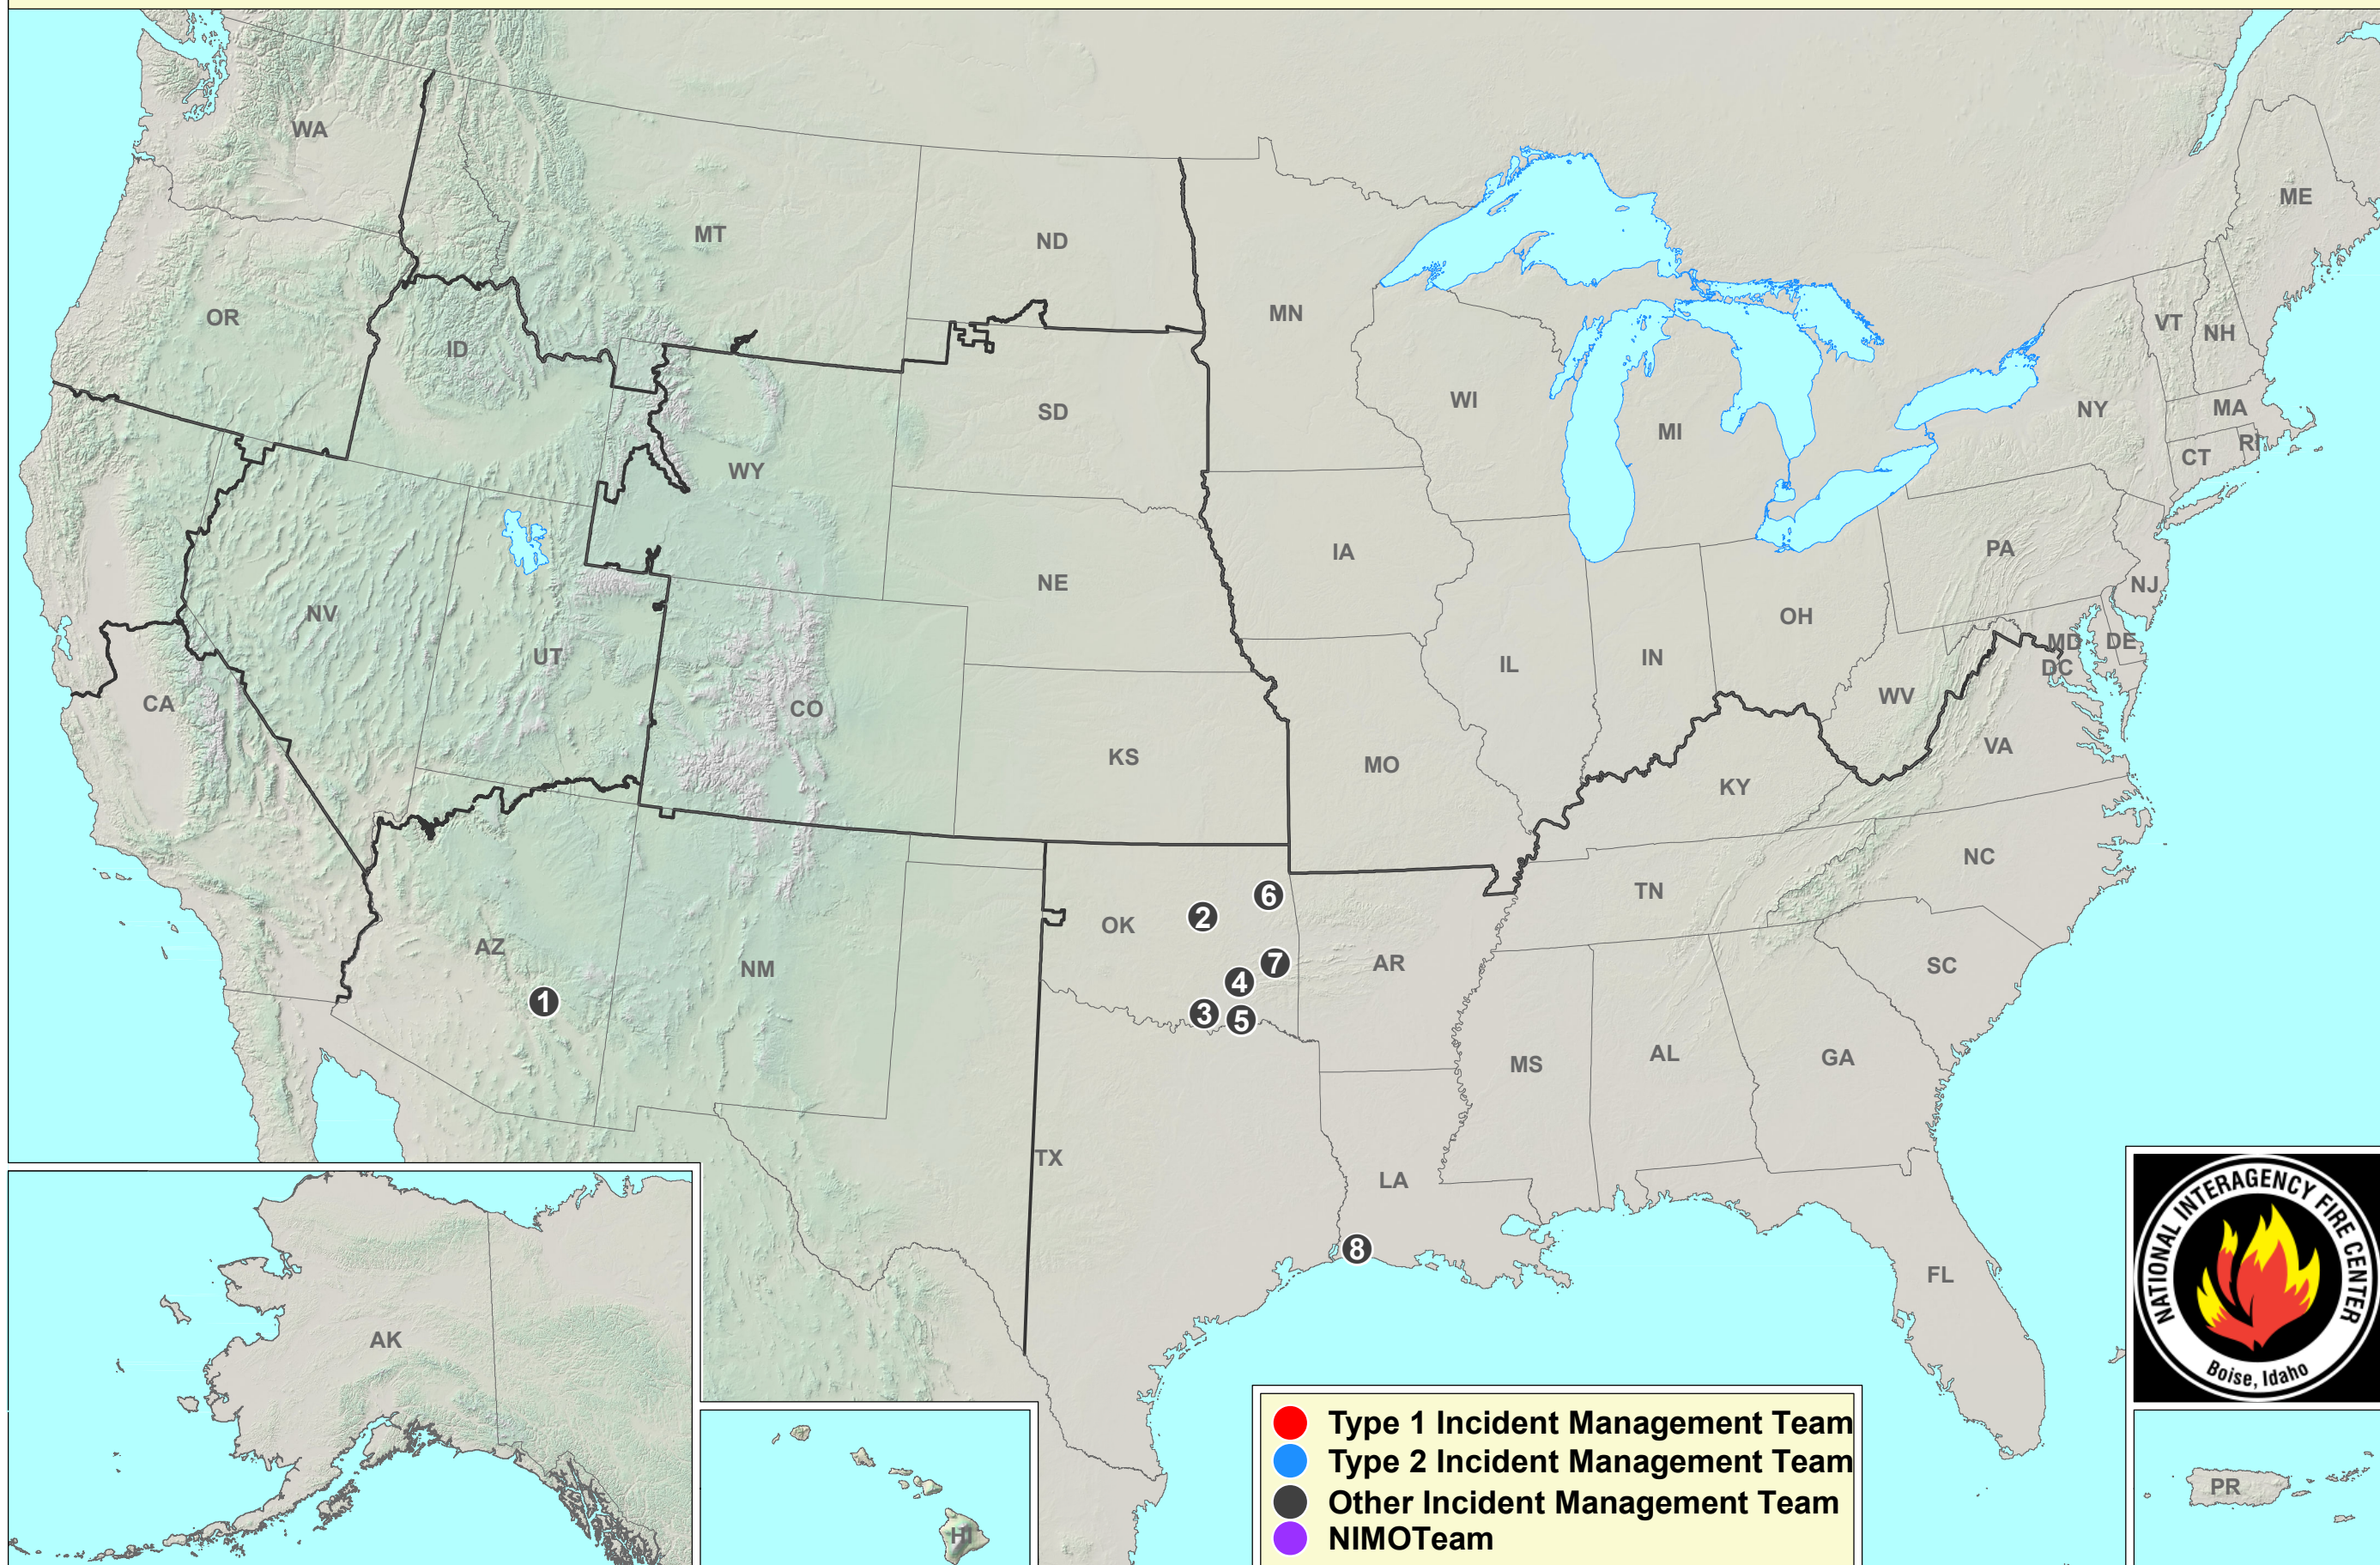

New Large Incidents

February 28, 2021

① DUB
② FIELD

③ PIGEON ROOST FIRE
④ BURRIS VALLEY ROAD FIRE

⑤ BLUFF FIRE
⑥ BLACKSMITH

⑦ DEAD PASTURE
⑧ CRACKLIN