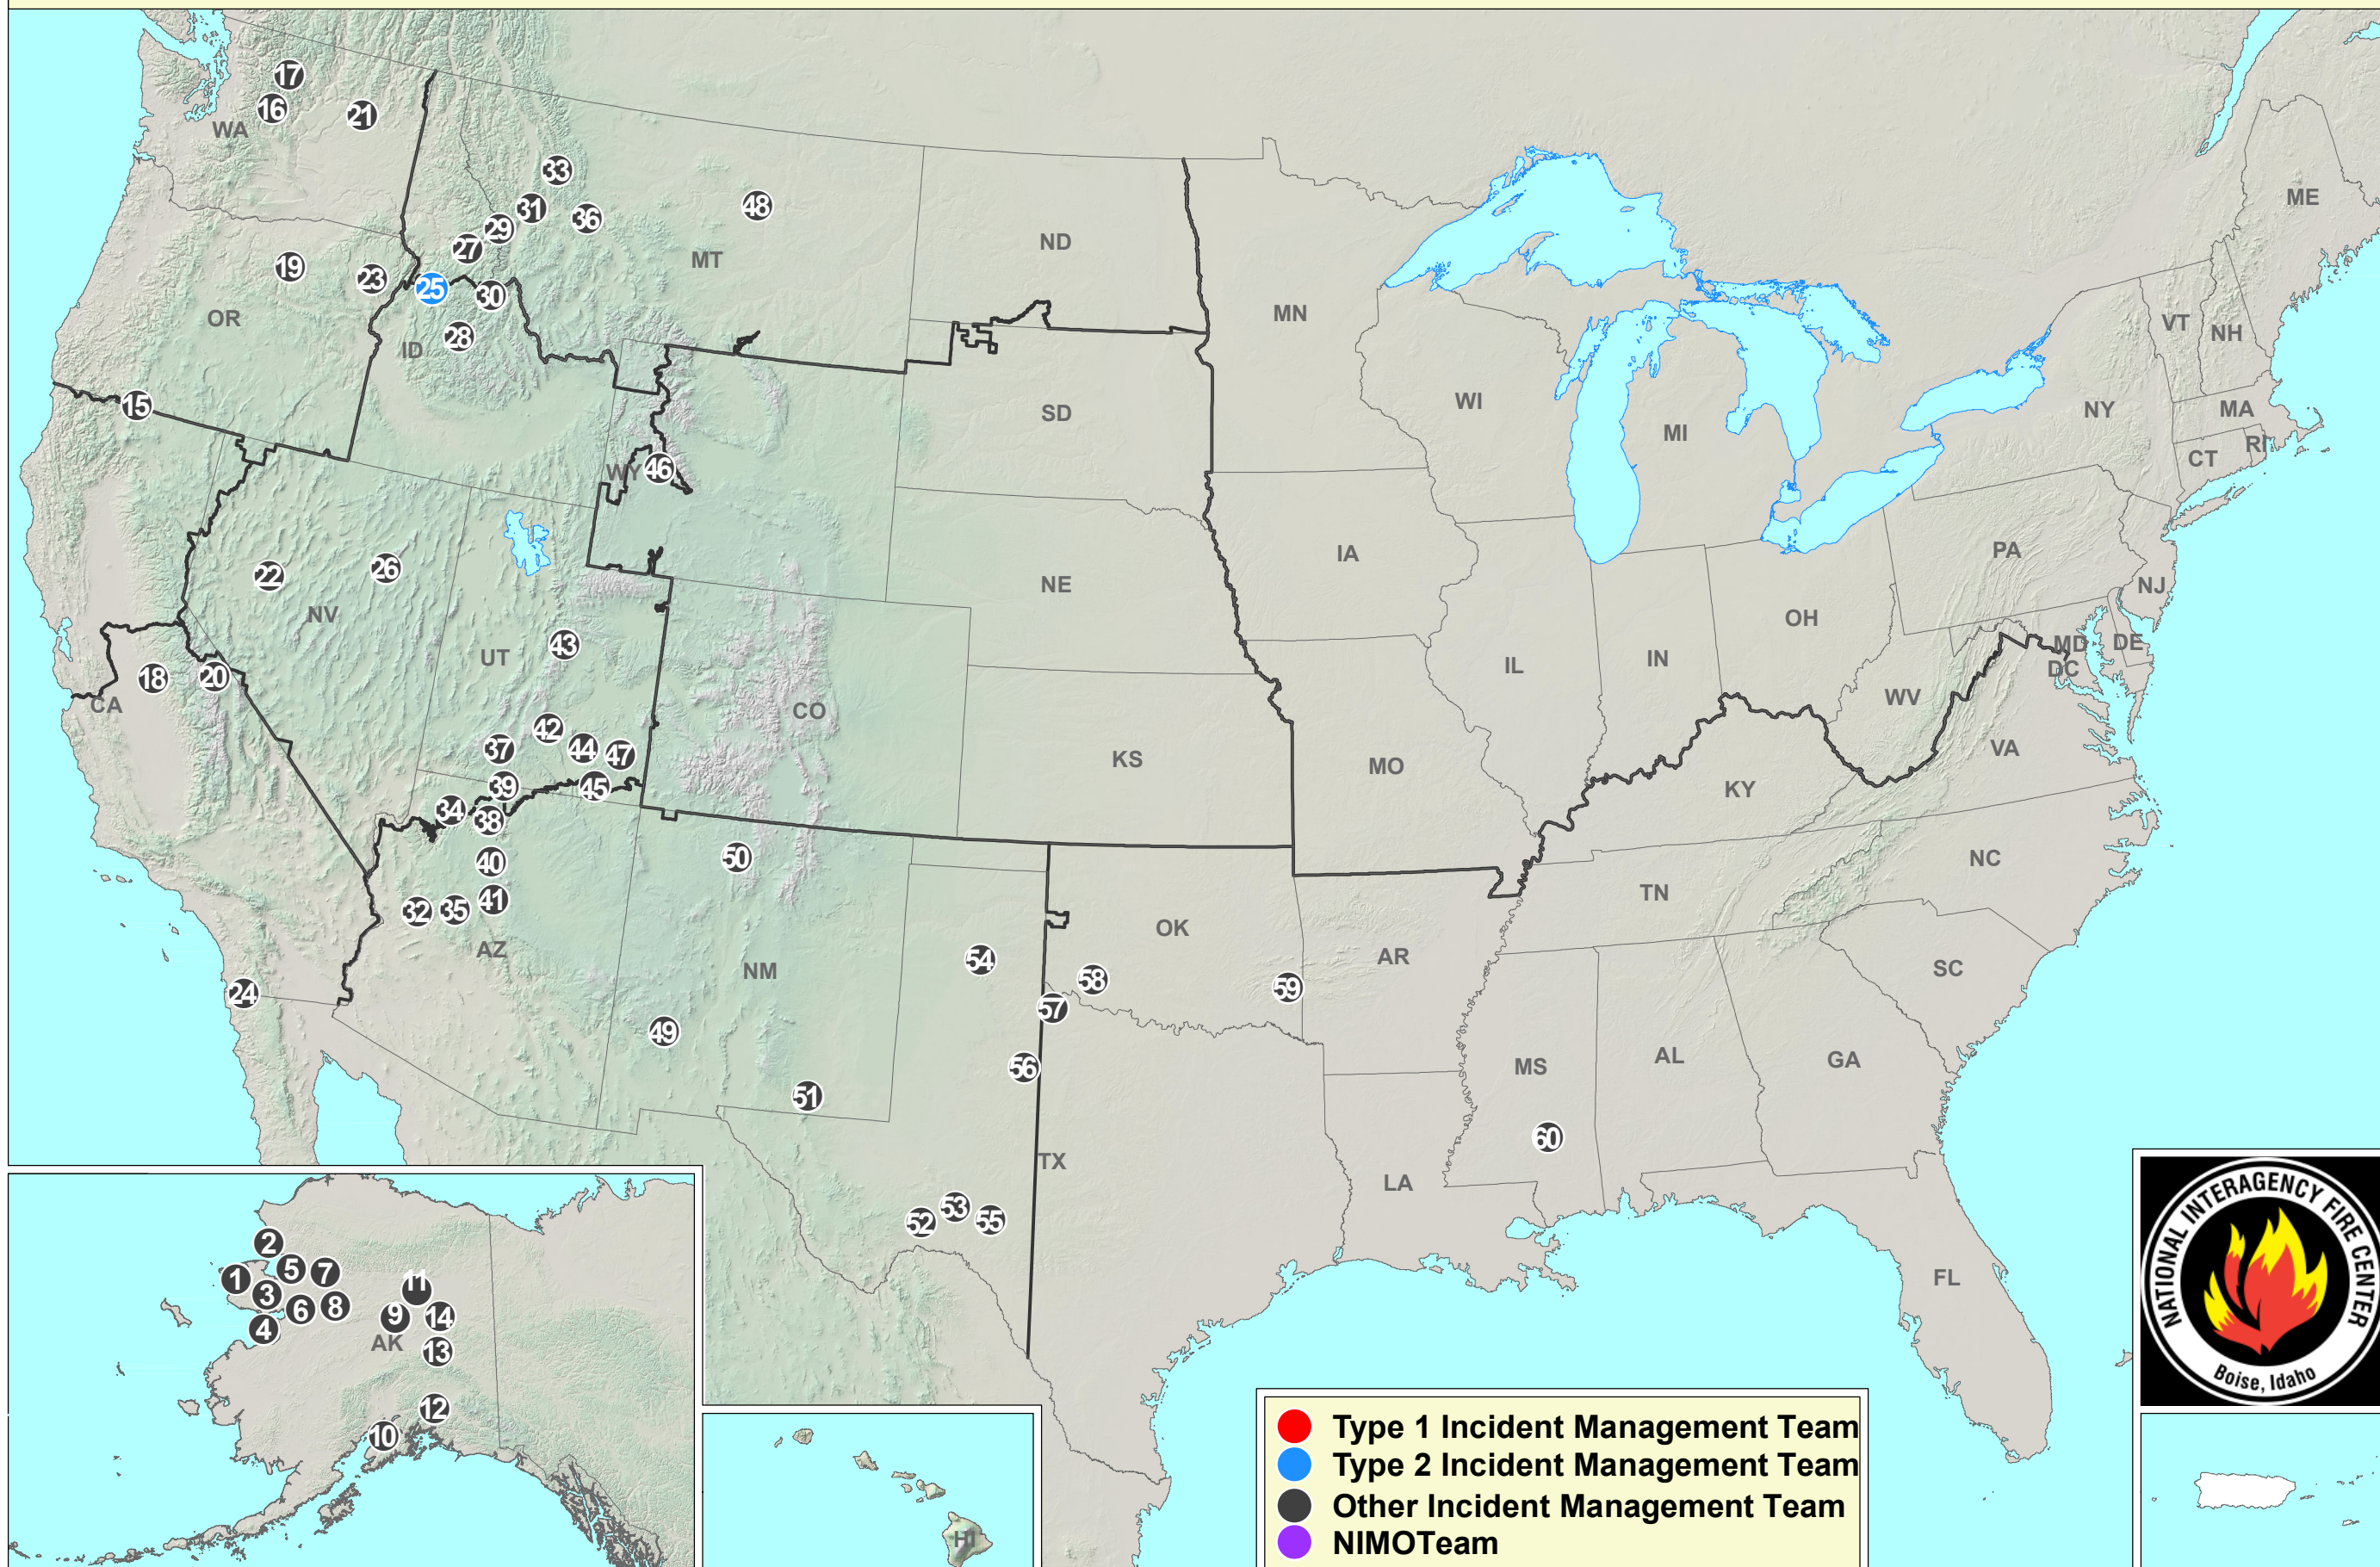

Current Large Incidents

August 18, 2019

- 1 GARFIELD CREEK
- 2 BUCKLAND 3
- 3 KUGRUK RIVER 1
- 4 KOYUK RIVER
- 5 KATEEL RIVER
- 6 NORTH RIVER
- 7 SOUTH FORK BUCKLAND RIVER
- 8 HODATIC RIVER
- 9 GARNET CREEK
- 10 SWAN LAKE
- 11 GROUSE CREEK
- 12 TOKAINA 2
- 13 RAINBOW 2
- 14 HESS CREEK
- 15 WARD

- 16 SOUTH FORK CREEK
- 17 DEVORE CREEK
- 18 GAINES
- 19 163 HK COMPLEX
- 20 SPRINGS
- 21 WILLIAMS FLATS
- 22 WOOD CANYON
- 23 GRANITE GULCH
- 24 BORDER 8
- 25 NETHKER
- 26 CORTA
- 27 BARREN HILL
- 28 SHADY
- 29 CRAB
- 30 COVE CREEK

- 31 BEESKOVE
- 32 SHERIDAN
- 33 SNOW CREEK
- 34 TRUMBULL
- 35 PEMBERTON
- 36 HORSEFLY
- 37 LITTLE BEAR
- 38 IKES
- 39 CASTLE
- 40 BOULIN
- 41 SABER
- 42 PARK RIDGE
- 43 MAMMOTH
- 44 POISON CANYON
- 45 PEAVINE CANYON

- 46 TANNERITE
- 47 CHIPPEAN
- 48 SAGE
- 49 BLACK
- 50 CUEVA
- 51 RAWHIDE
- 52 BOB ALLEN RANCH
- 53 HENDERSON ROBERTSON
- 54 GREEN JUNIPER
- 55 CAVERNS ROAD
- 56 HENSON
- 57 COPPER BREAK
- 58 FAIR LAWN
- 59 PIPELINE
- 60 MULCH