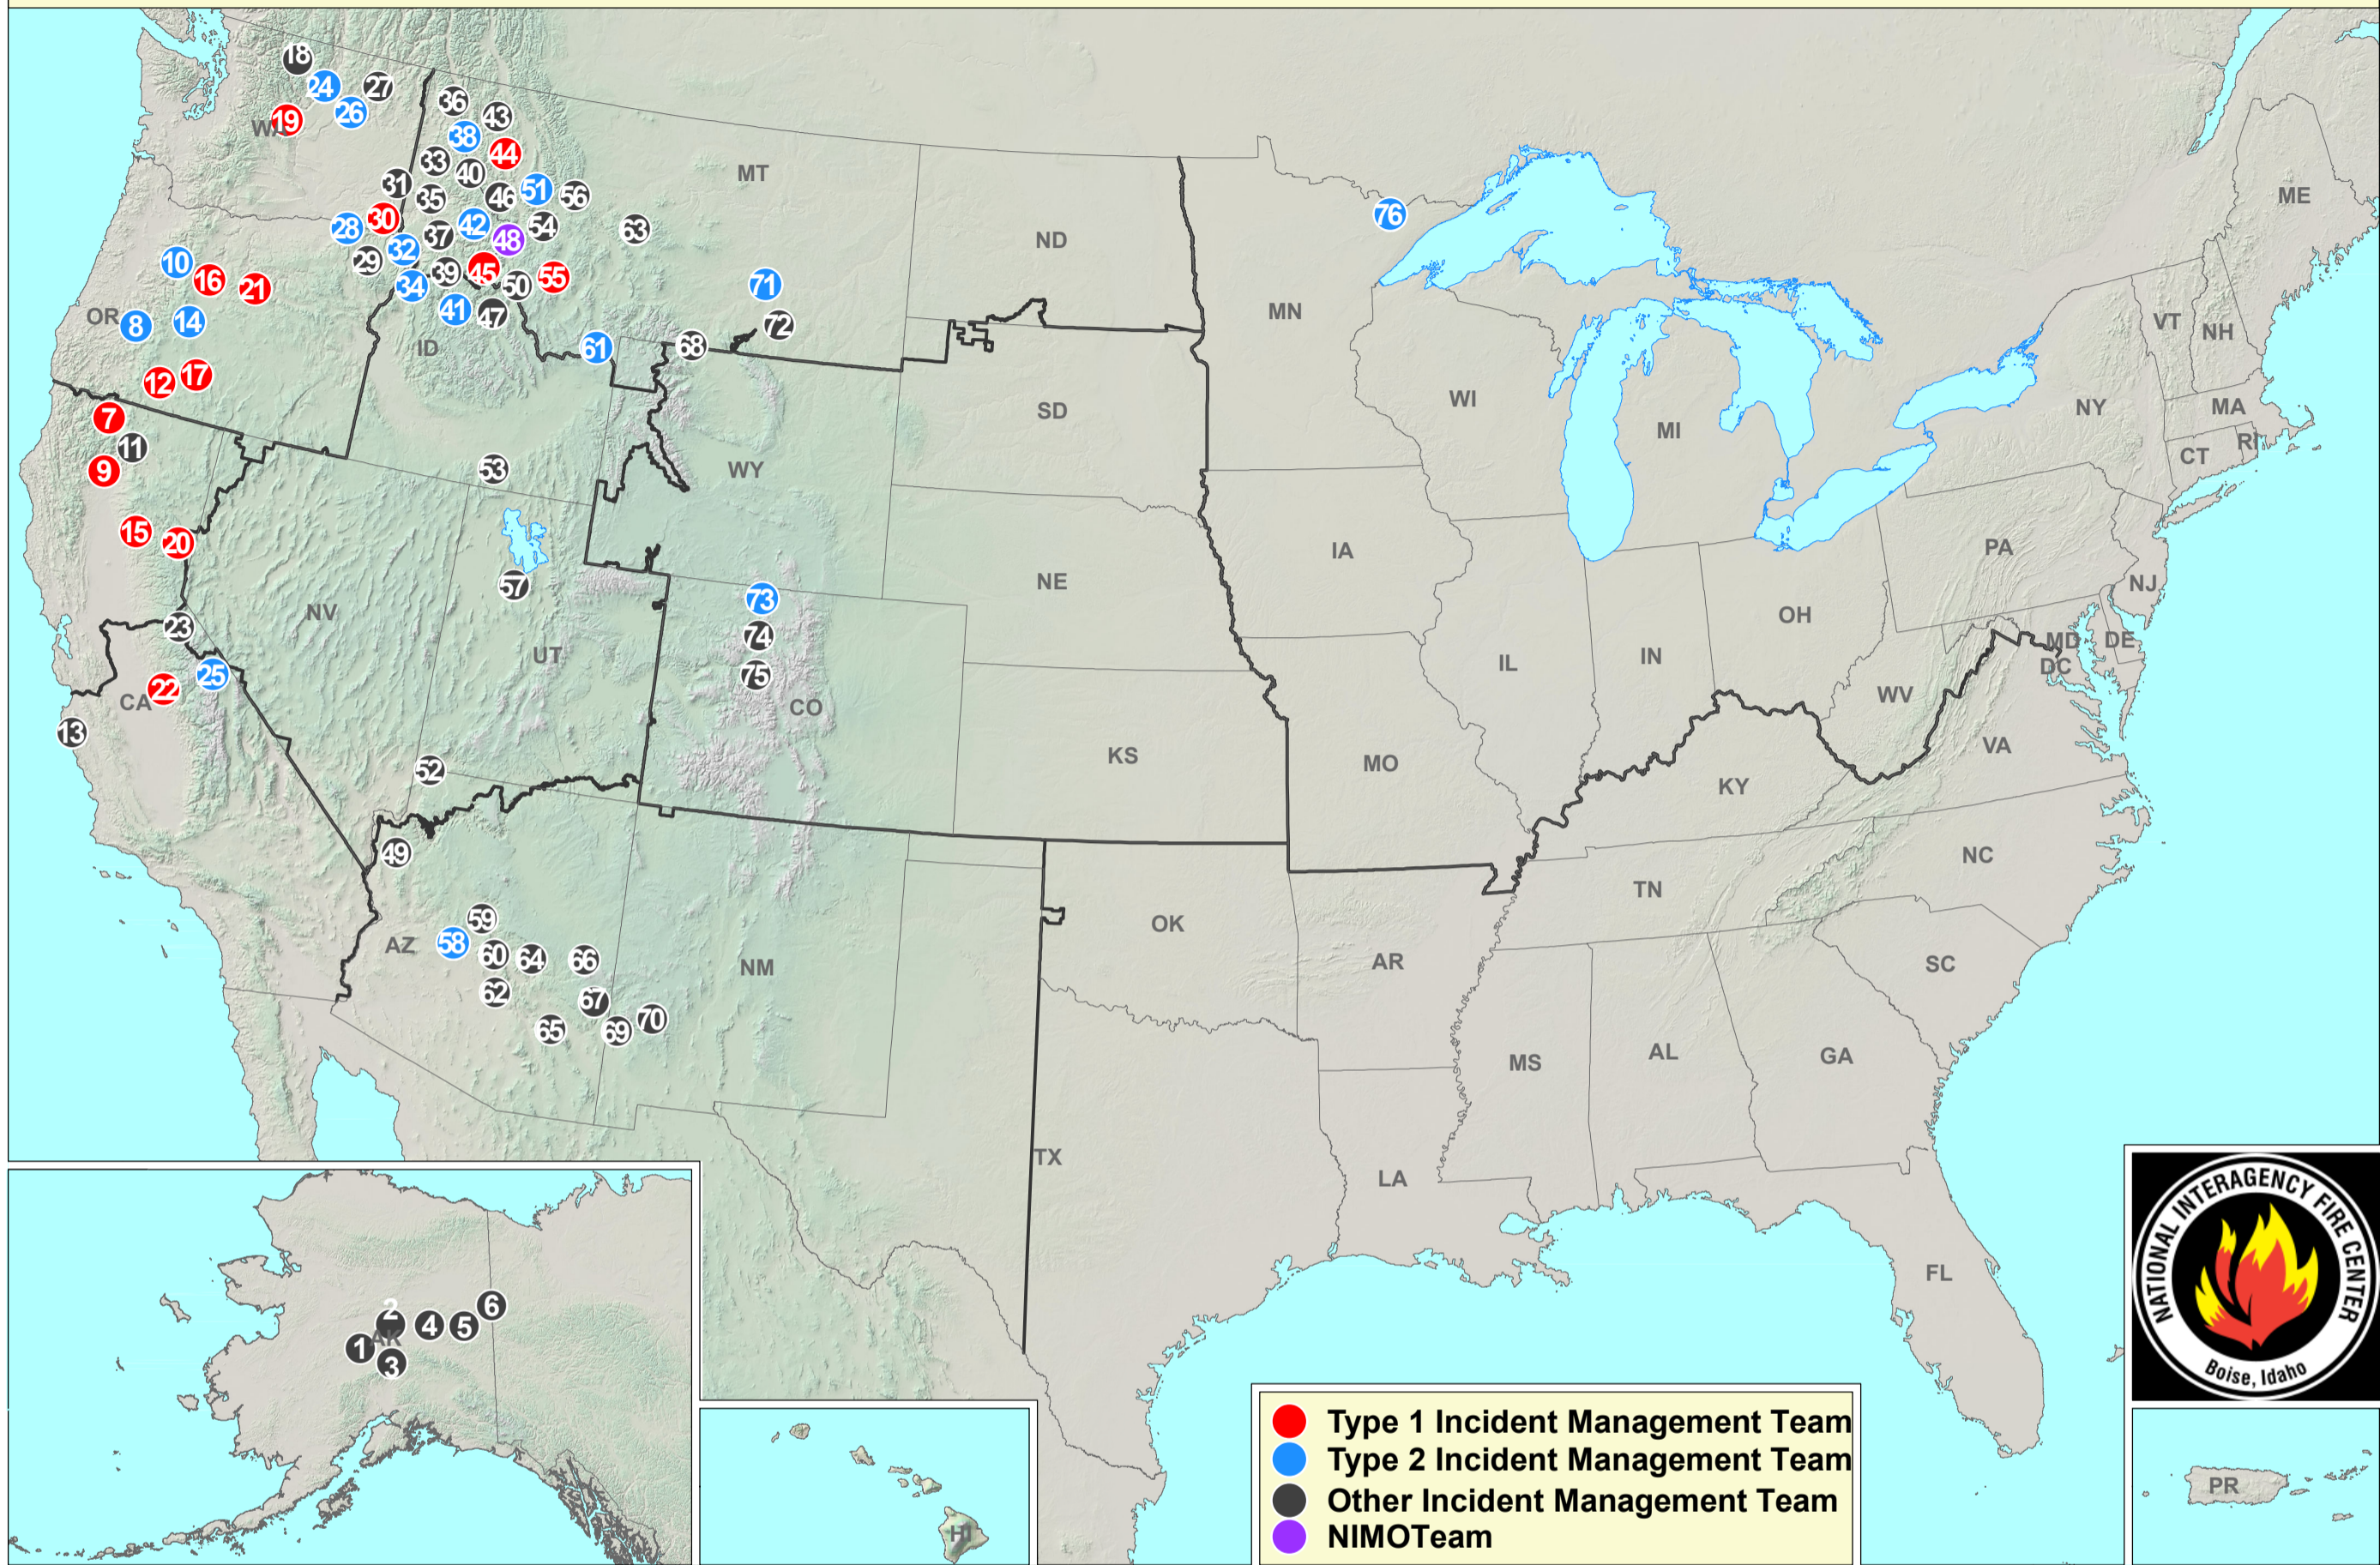

# Current Large Incidents

## July 16, 2021

- ① SHELLMAN CREEK
- ② DRY CREEK
- ③ SISCHU
- ④ MUNSON CREEK
- ⑤ CRESCENT CREEK
- ⑥ CULTAS CREEK
- ⑦ LAVA
- ⑧ JACK
- ⑨ SALT
- ⑩ BRULER
- ⑪ BRADLEY
- ⑫ BOOTLEG
- ⑬ WILLOW
- ⑭ DARLENE 0572 NE
- ⑮ DIXIE
- ⑯ GRANDVIEW 0558 OD
- ⑰ LOG
- ⑱ VARDEN
- ⑲ RED APPLE

- ⑳ BECKWOURTH COMPLEX
- ㉑ LEWIS ROCK
- ㉒ RIVER
- ㉓ HENRY
- ㉔ CEDAR CREEK
- ㉕ DEXTER
- ㉖ CHUWEAH CREEK FIRE
- ㉗ SUMMIT TRAIL
- ㉘ GREEN RIDGE
- ㉙ ELBOW CREEK
- ㉚ LICK CREEK
- ㉛ LELAND COMPLEX
- ㉜ SNAKE RIVER COMPLEX
- ㉝ TUMBLEDOWN
- ㉞ TOO KUSH 2
- ㉟ JOHNSON CREEK
- ㊱ TRESTLE CREEK COMPLEX
- ㊲ SNOW CREEK
- ㊳ CHARACTER COMPLEX

- ㊴ JUMBO
- ㊵ DOLLY CREEK
- ㊶ MUD LICK
- ㊷ COUGAR ROCK COMPLEX
- ㊸ BURNT PEAK
- ㊹ WEST LOLO COMPLEX
- ㊺ DIXIE
- ㊻ LONESOME
- ㊼ FRITZER
- ㊽ STORM CREEK
- ㊾ ELEMENTS
- ㊿ TRAIL CREEK
- ① GRANITE PASS COMPLEX
- ② LIME
- ③ HOWELL
- ④ BREWSTER
- ⑤ ALDER CREEK
- ⑥ DRY CABIN
- ⑦ MORGAN CANYON