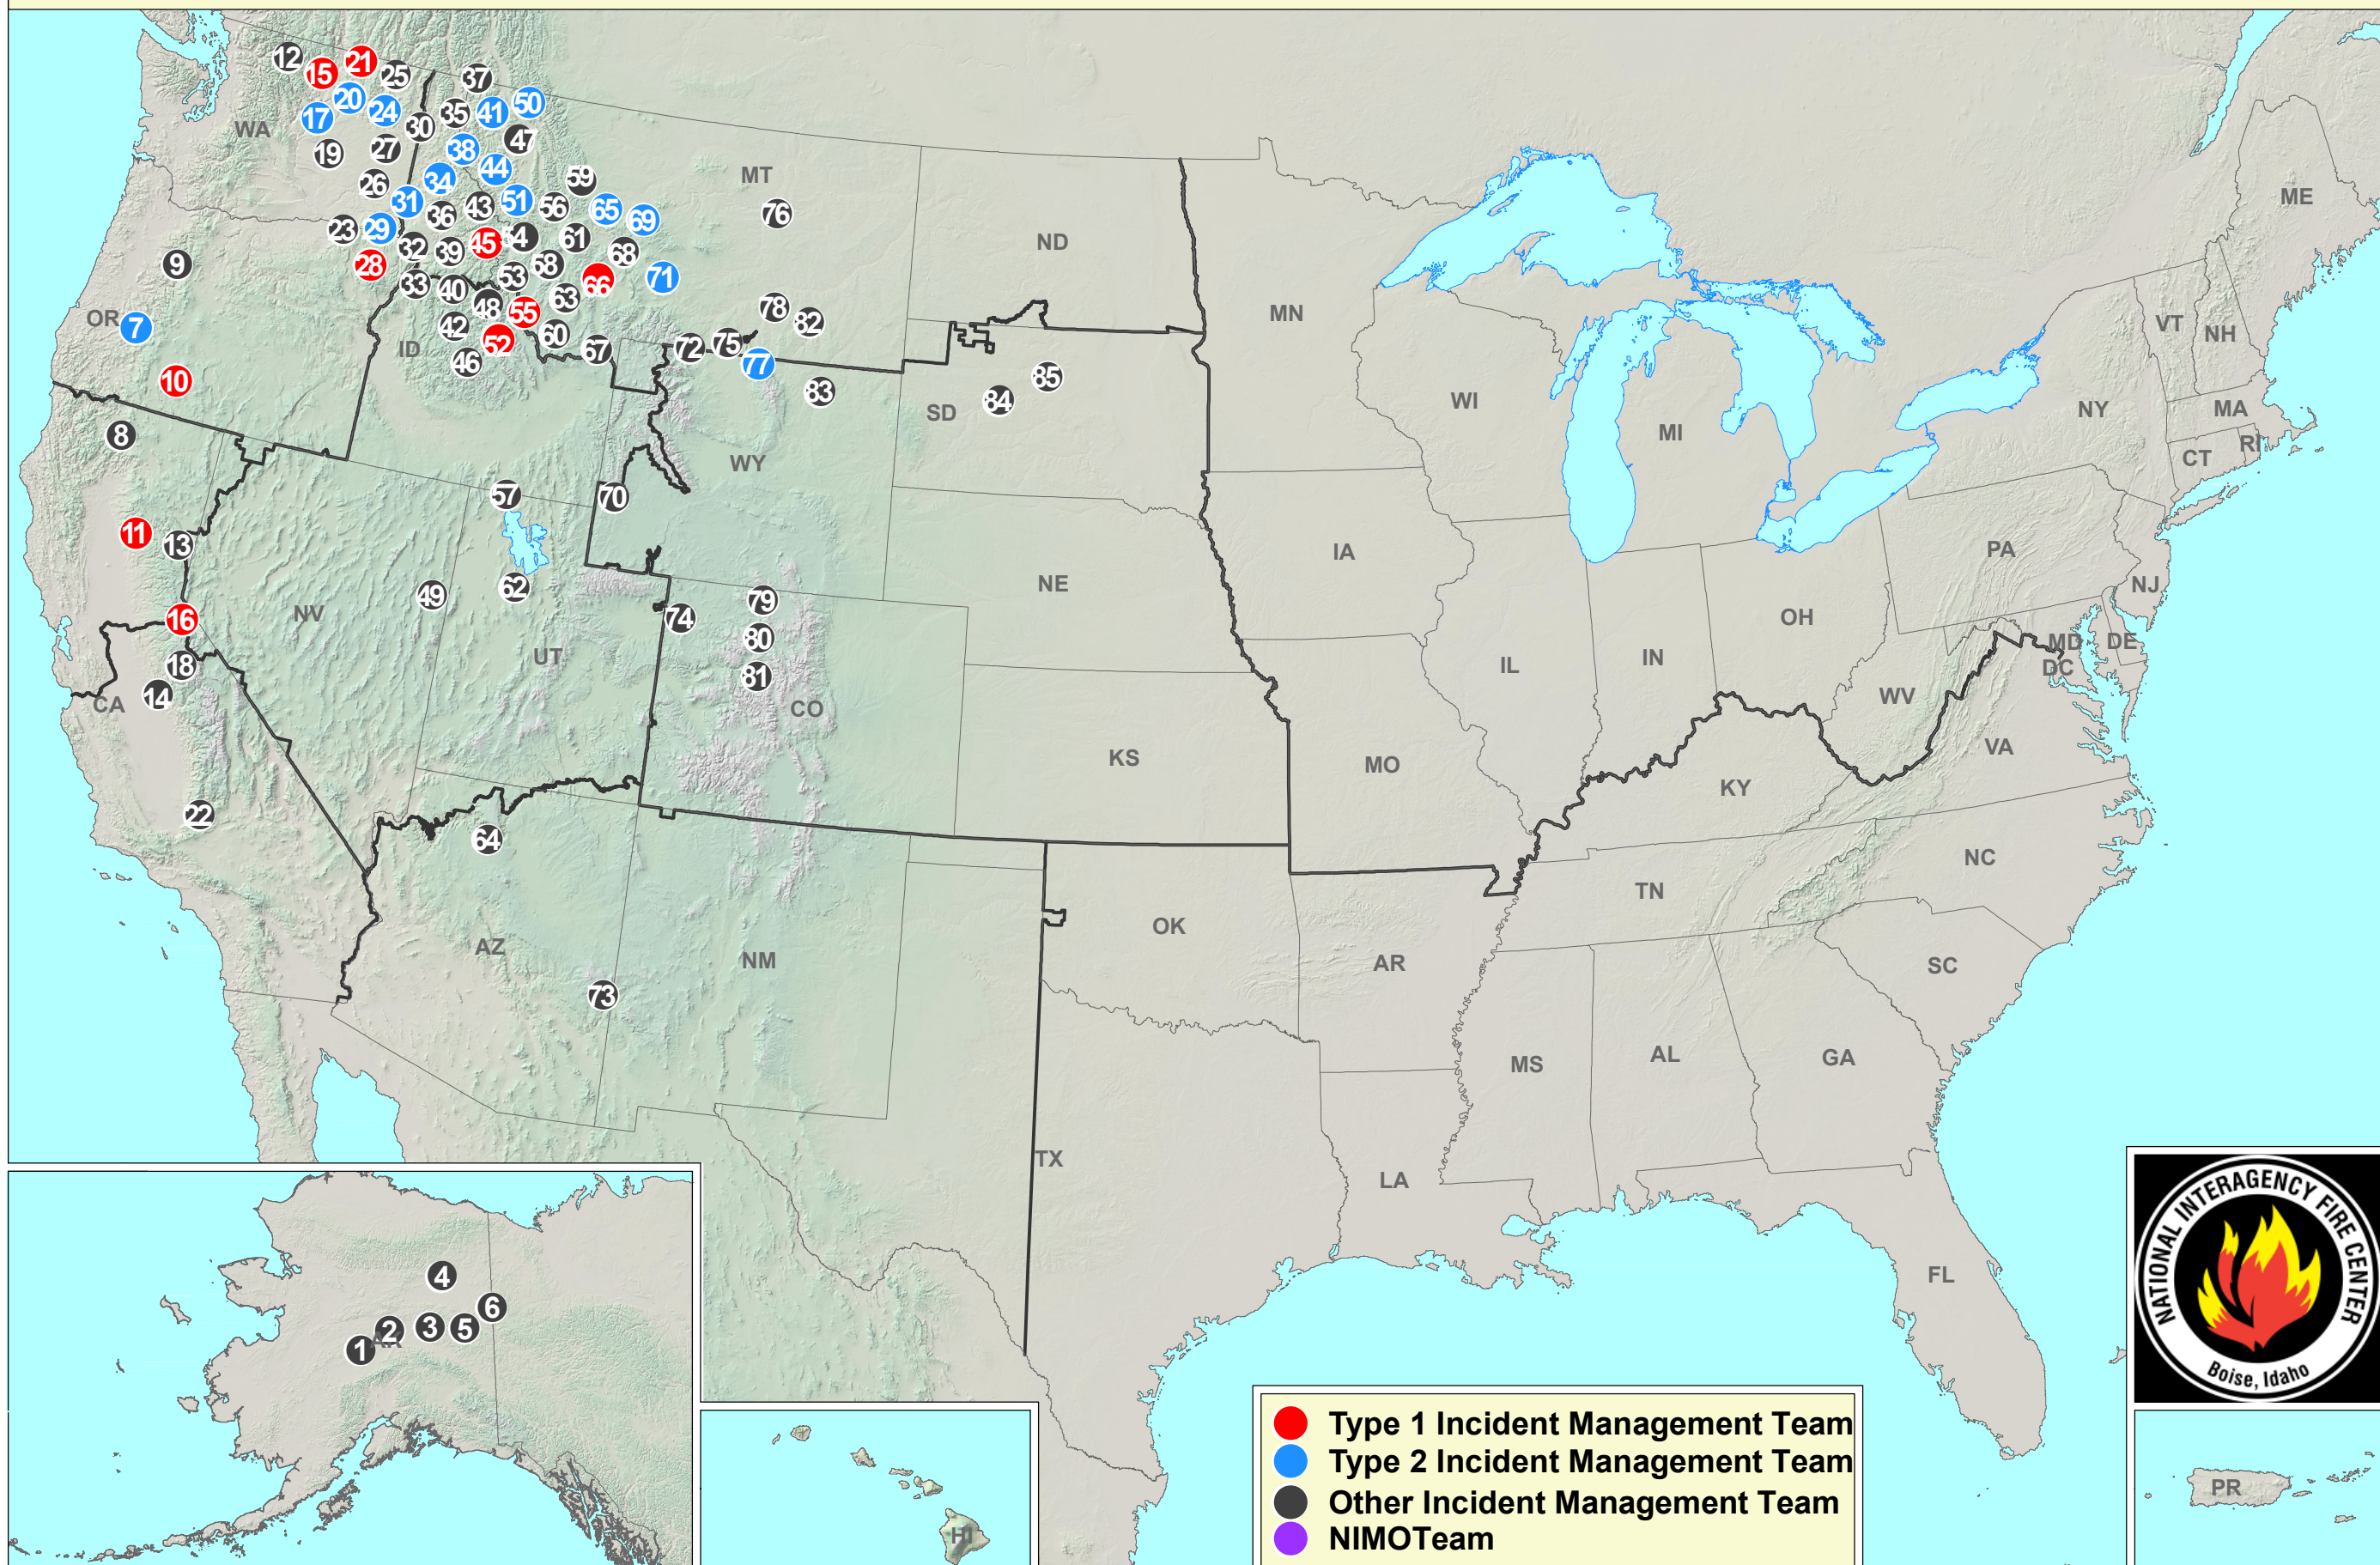

Current Large Incidents

July 29, 2021

- | | | | |
|-----------------------|--------------------------|--------------------------|----------------------|
| 1 SHELLMAN CREEK | 23 GREEN RIDGE | 45 STORM THEATRE COMPLEX | 67 GOOSE |
| 2 SISCHU | 24 SHERWOOD | 46 TANGO | 68 WOODS CREEK - HLF |
| 3 MUNSON CREEK | 25 GODDARD ROAD | 47 WEST LOLO COMPLEX | 69 DIVIDE COMPLEX |
| 4 MARTEN CREEK | 26 STEPTOE CANYON | 48 MUD LICK | 70 SHALE CREEK |
| 5 CRESCENT CREEK | 27 HAZARD HILL | 49 CHIN | 71 AMERICAN FORK |
| 6 CULTAS CREEK | 28 ELBOW CREEK | 50 HAY CREEK | 72 ROBERTSON DRAW |
| 7 JACK | 29 LICK CREEK | 51 GRANITE PASS COMPLEX | 73 PARADISE PARK |
| 8 LAVA | 30 NELSON CREEK | 52 IRON | 74 SKULL CREEK |
| 9 BRULER | 31 LELAND COMPLEX | 53 ARMY MULE | 75 CROOKED CREEK |
| 10 BOOTLEG | 32 SNAKE RIVER COMPLEX | 54 DIXIE | 76 DEVILS CREEK |
| 11 DIXIE | 33 JUMBO | 55 TRAIL CREEK | 77 CRATER RIDGE |
| 12 DELANCY | 34 COUGAR ROCK COMPLEX | 56 ANDERSON HILL | 78 POVERTY FLATS |
| 13 BECKWOURTH COMPLEX | 35 TRESTLE CREEK COMPLEX | 57 BLACK PINE | 79 MORGAN CREEK |
| 14 COUNTY LINE | 36 SNOW CREEK | 58 CHRISTENSEN | 80 MUDDY SLIDE |
| 15 CEDAR CREEK | 37 SOUTH YAAK | 59 DRY CABIN | 81 SYLVAN |
| 16 TAMARACK | 38 CHARACTER COMPLEX | 60 HAYNES | 82 ROUGH DRAW |
| 17 CHUWEAH CREEK FIRE | 39 LYNX | 61 GOAT | 83 DEER CREEK 2 |
| 18 LUKENS | 40 VINEGAR | 62 MORGAN CANYON | 84 TACO |
| 19 NORTHRUP | 41 BURNT PEAK | 63 BLACK MOUNTAIN | 85 FUZZY |
| 20 SUMMIT TRAIL | 42 RUSH CREEK | 64 OCONNELL | |
| 21 CUB CREEK 2 | 43 LARKINS COMPLEX | 65 HARRIS MTN | |
| 22 PEAK | 44 STATELINE COMPLEX | 66 ALDER CREEK | |