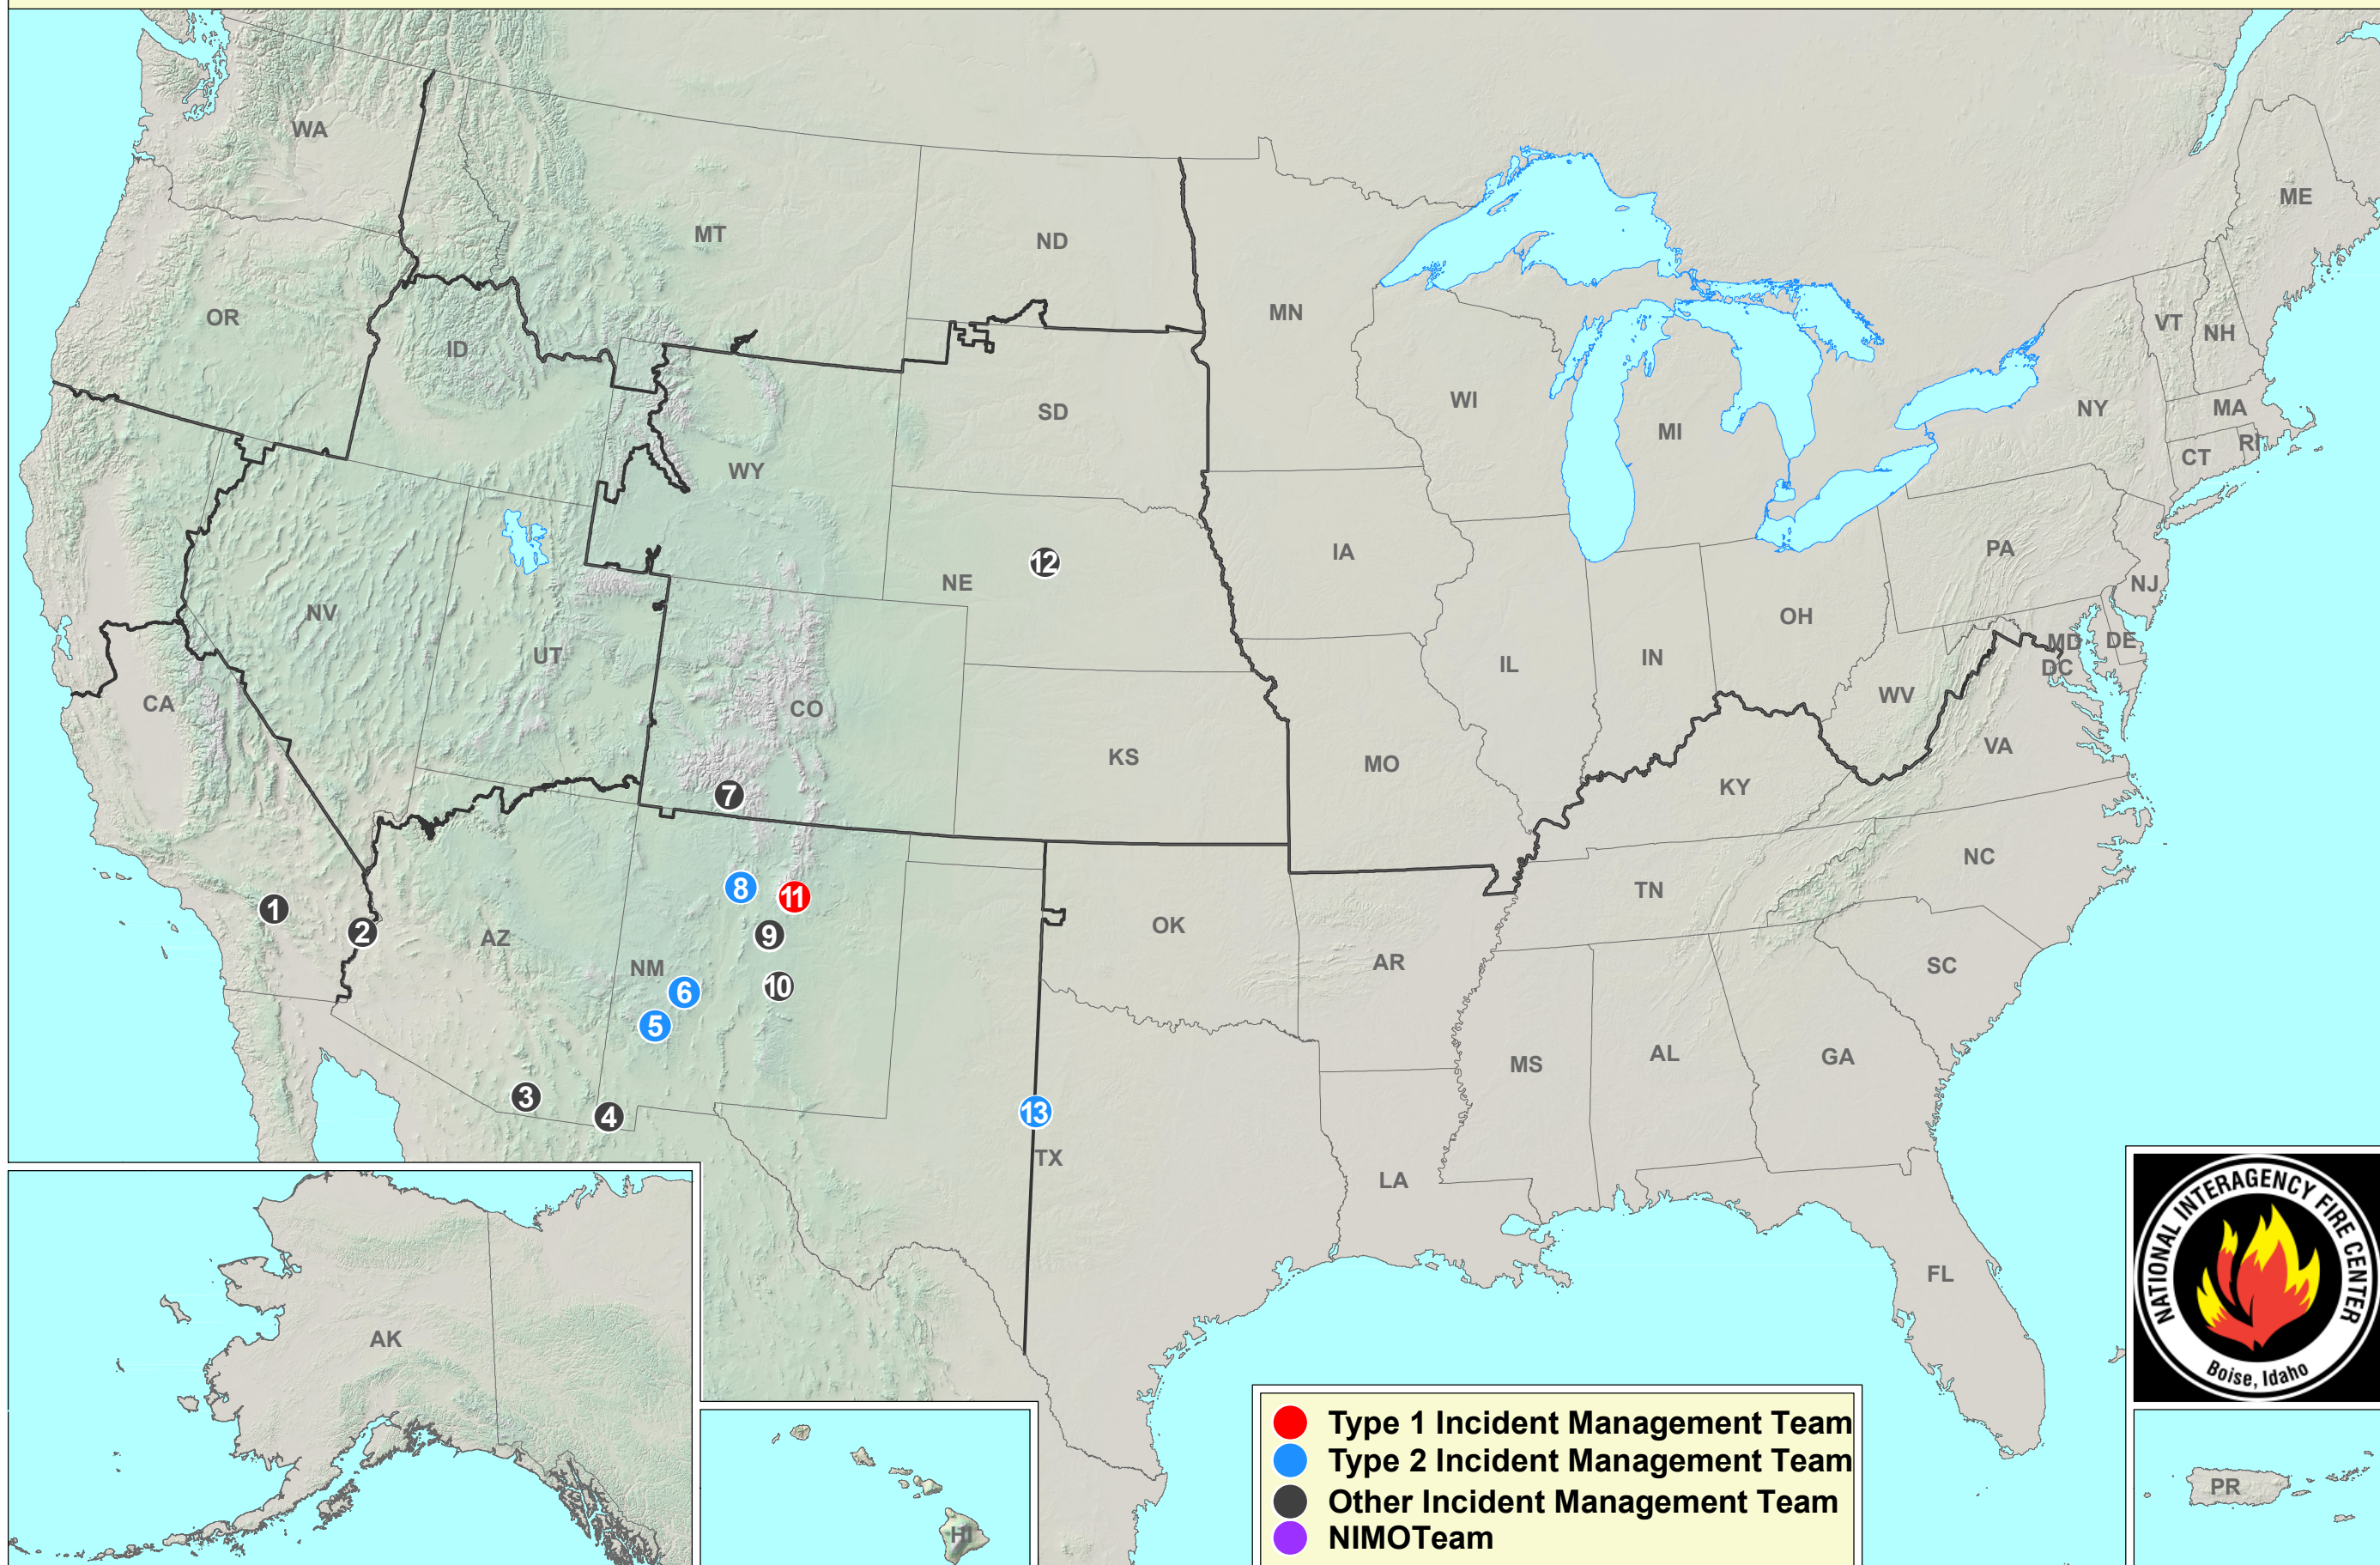

Current Large Incidents

May 28, 2022

1 ELK TRAIL
2 LOST LAKE
3 ELGIN BRIDGE
4 CINNAMON

5 BLACK
6 BEAR TRAP
7 PLUMTAW
8 CERRO PELADO

9 WAGON WHEEL 207
10 BIGGS
11 HERMITS PEAK
12 201 EAST

13 MESQUITE HEAT