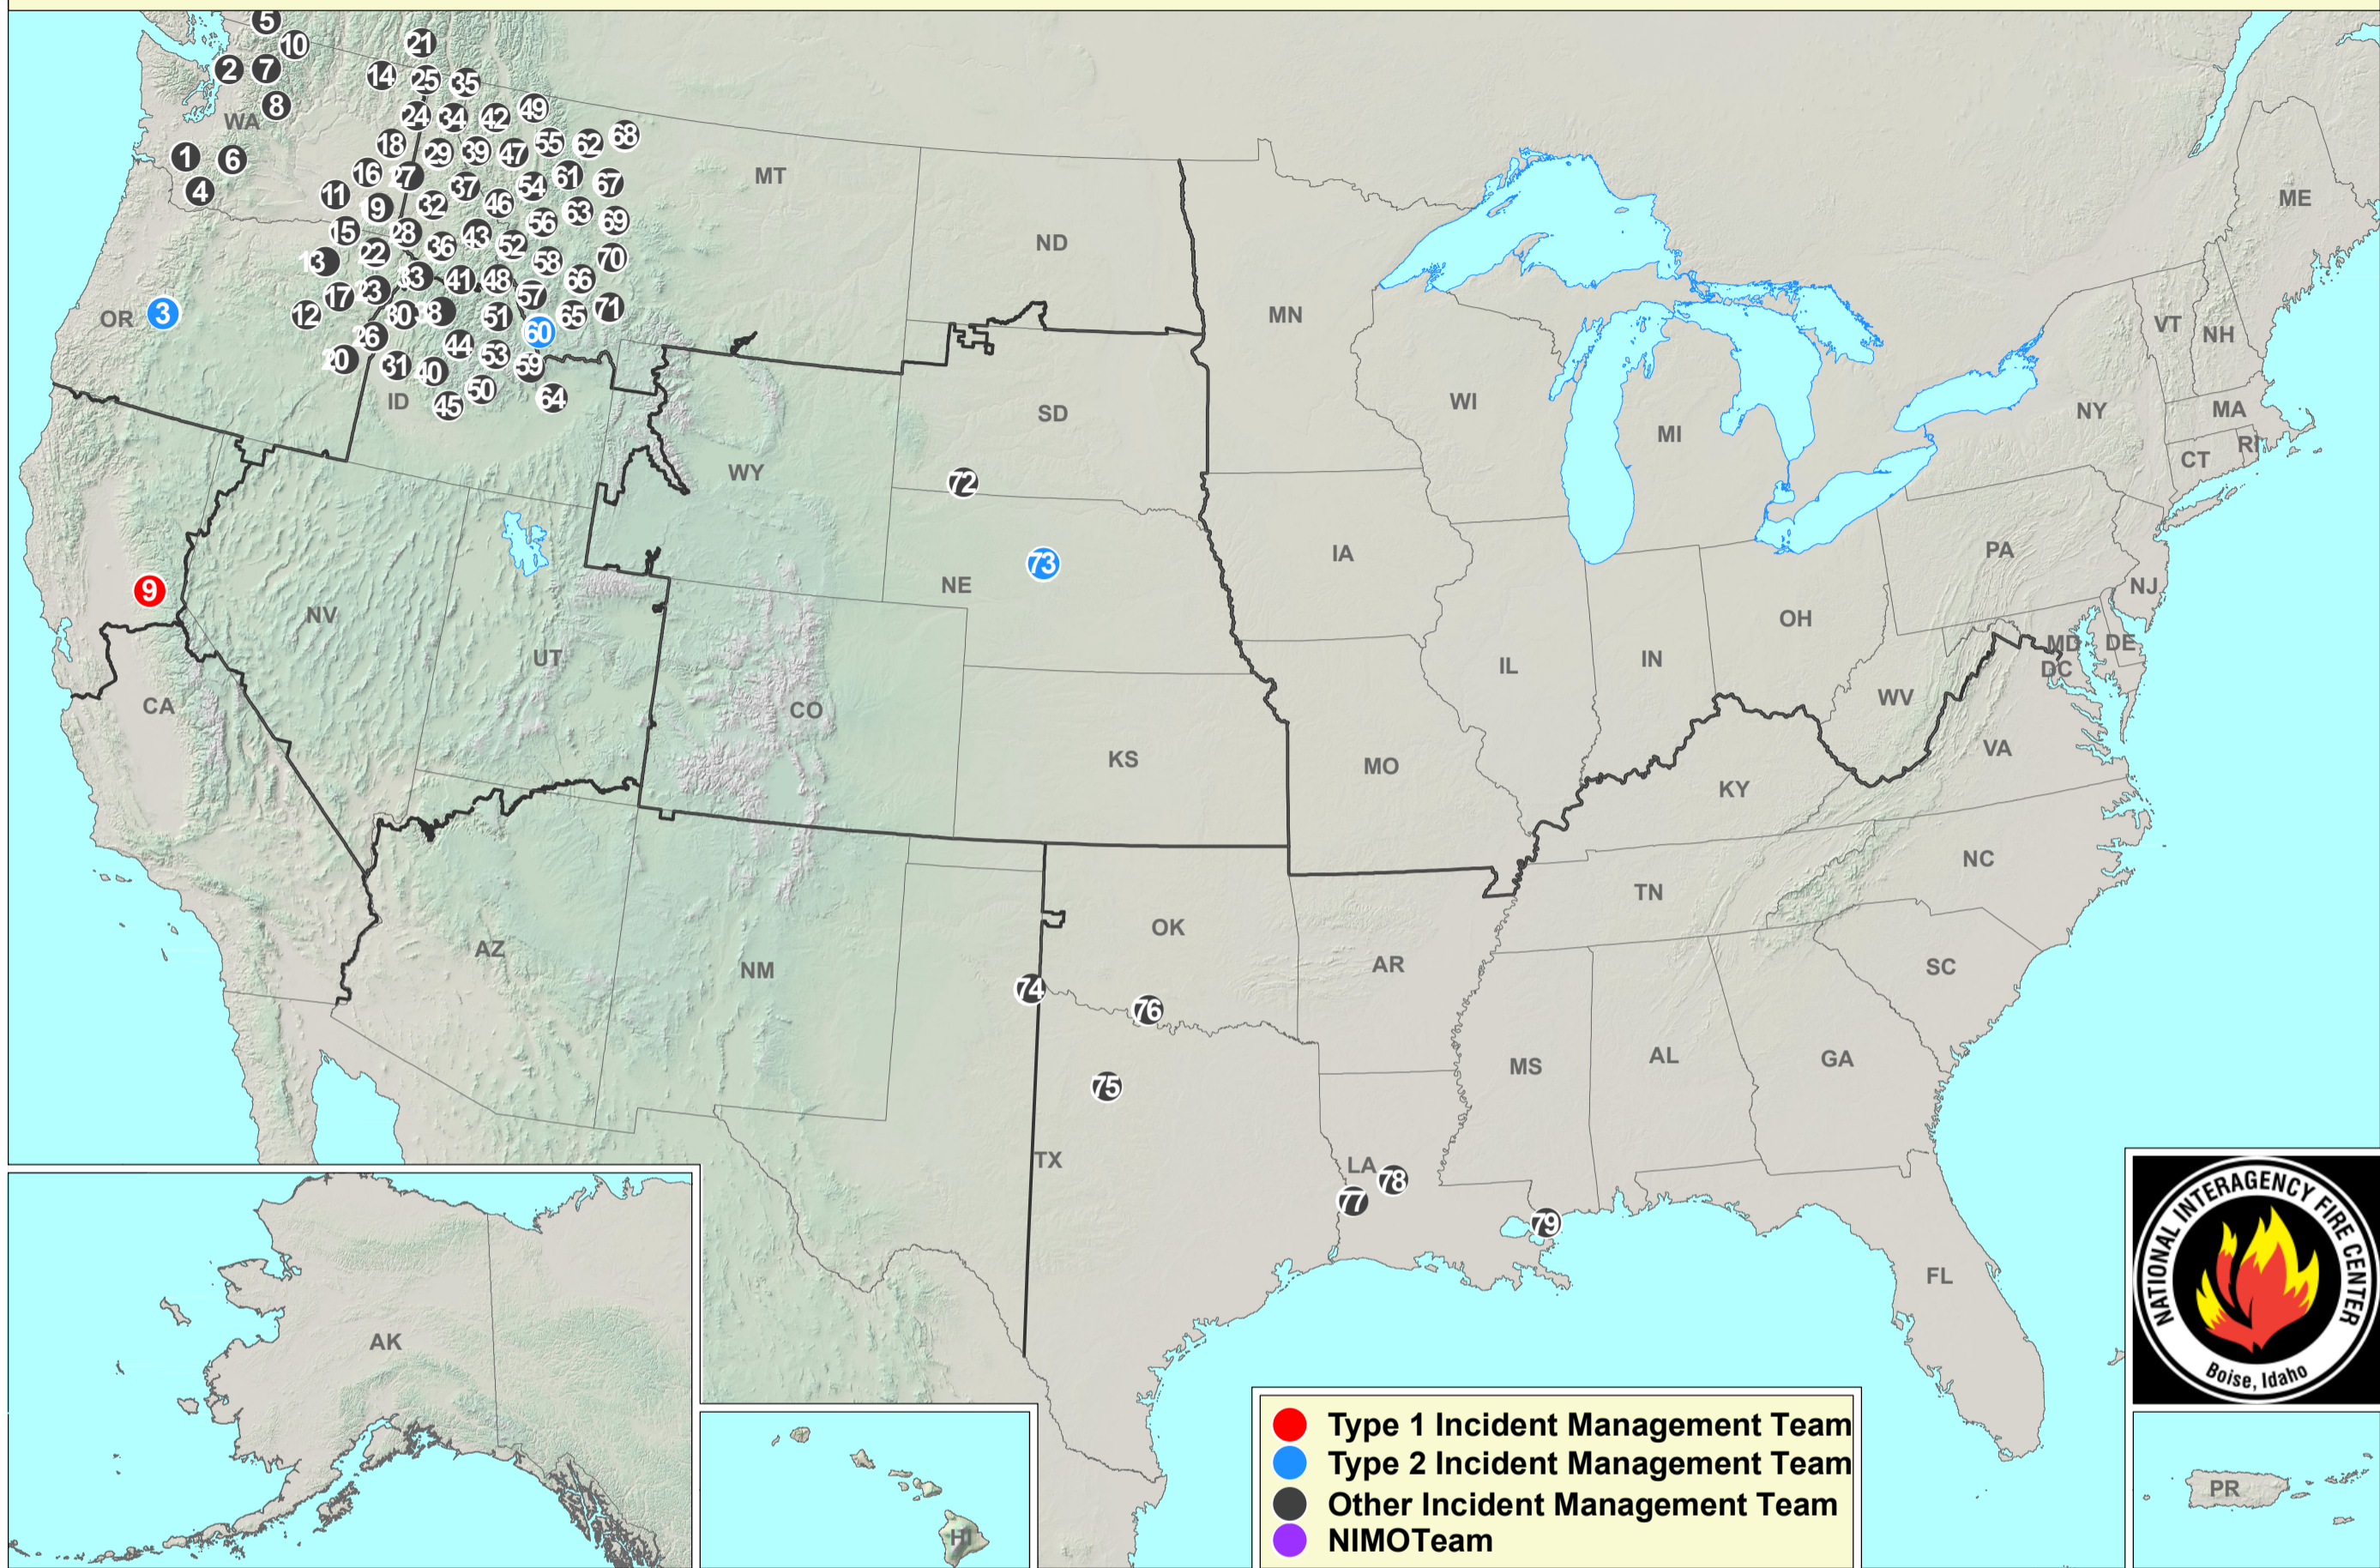

Current Large Incidents

October 04, 2022

- | | | | |
|----------------------|---------------------------|--------------------|----------------------------------|
| 1 KALAMA | 21 SLATE CREEK | 41 PATROL POINT | 61 HOG TROUGH |
| 2 BOULDER LAKE | 22 FIRE CREEK | 42 CALEDONIA | 62 CANNON |
| 3 CEDAR CREEK | 23 TWIST CREEK | 43 VAN CAMP | 63 SOUTH FORK |
| 4 SIOUXON | 24 DIAMOND WATCH | 44 CAYUSE | 64 WOLF FANG |
| 5 CHILLIWACK COMPLEX | 25 THOR | 45 ROSS FORK | 65 TRAIL RIDGE |
| 6 GOAT ROCKS | 26 NORTON | 46 FRENCHMAN BUTTE | 66 SOLOMON |
| 7 LAKE TOKETIE | 27 COLUMBUS | 47 WARM SPRINGS | 67 URSUS |
| 8 WHITE RIVER | 28 POST OFFICE | 48 RANGER | 68 DEAN CREEK |
| 9 MOSQUITO | 29 ISABELLA | 49 MARGARET | 69 GEORGE LAKE |
| 10 MCALLISTER CREEK | 30 PORPHYRY | 50 WOODTICK | 70 NO GRASS CREEK |
| 11 FIRE CREEK | 31 FOUR CORNERS | 51 HUCKLEBERRY | 71 MILL LAKE |
| 12 STURGILL | 32 EAGLE CREEK | 52 INDIAN RIDGE | 72 FIR |
| 13 GOAT MOUNTAIN TWO | 33 DEEP CREEK | 53 BLODGETT LAKE | 73 BOVEE |
| 14 ALLIGATOR | 34 BULL GIN COMPLEX | 54 WALLOW | 74 HAYSTACK |
| 15 DOUBLE CREEK | 35 KOOTENAI RIVER COMPLEX | 55 BEAR CREEK | 75 LAZY |
| 16 HOWARD CREEK | 36 TENMILE | 56 BOULDER LAKE | 76 RAT |
| 17 NEBO | 37 CASTLE | 57 GREEN RIDGE | 77 LADF WARDLINE ROAD |
| 18 WASH | 38 CAYUSE MOUNTAIN | 58 LOWER TWIN | 78 RADIO |
| 19 WILKINS GULCH | 39 BIG CREEK | 59 HORSE | 79 3222-3200 ANSLEY ROAD HANCOCK |
| 20 COTTONWOOD | 40 DISMAL | 60 MOOSE | |