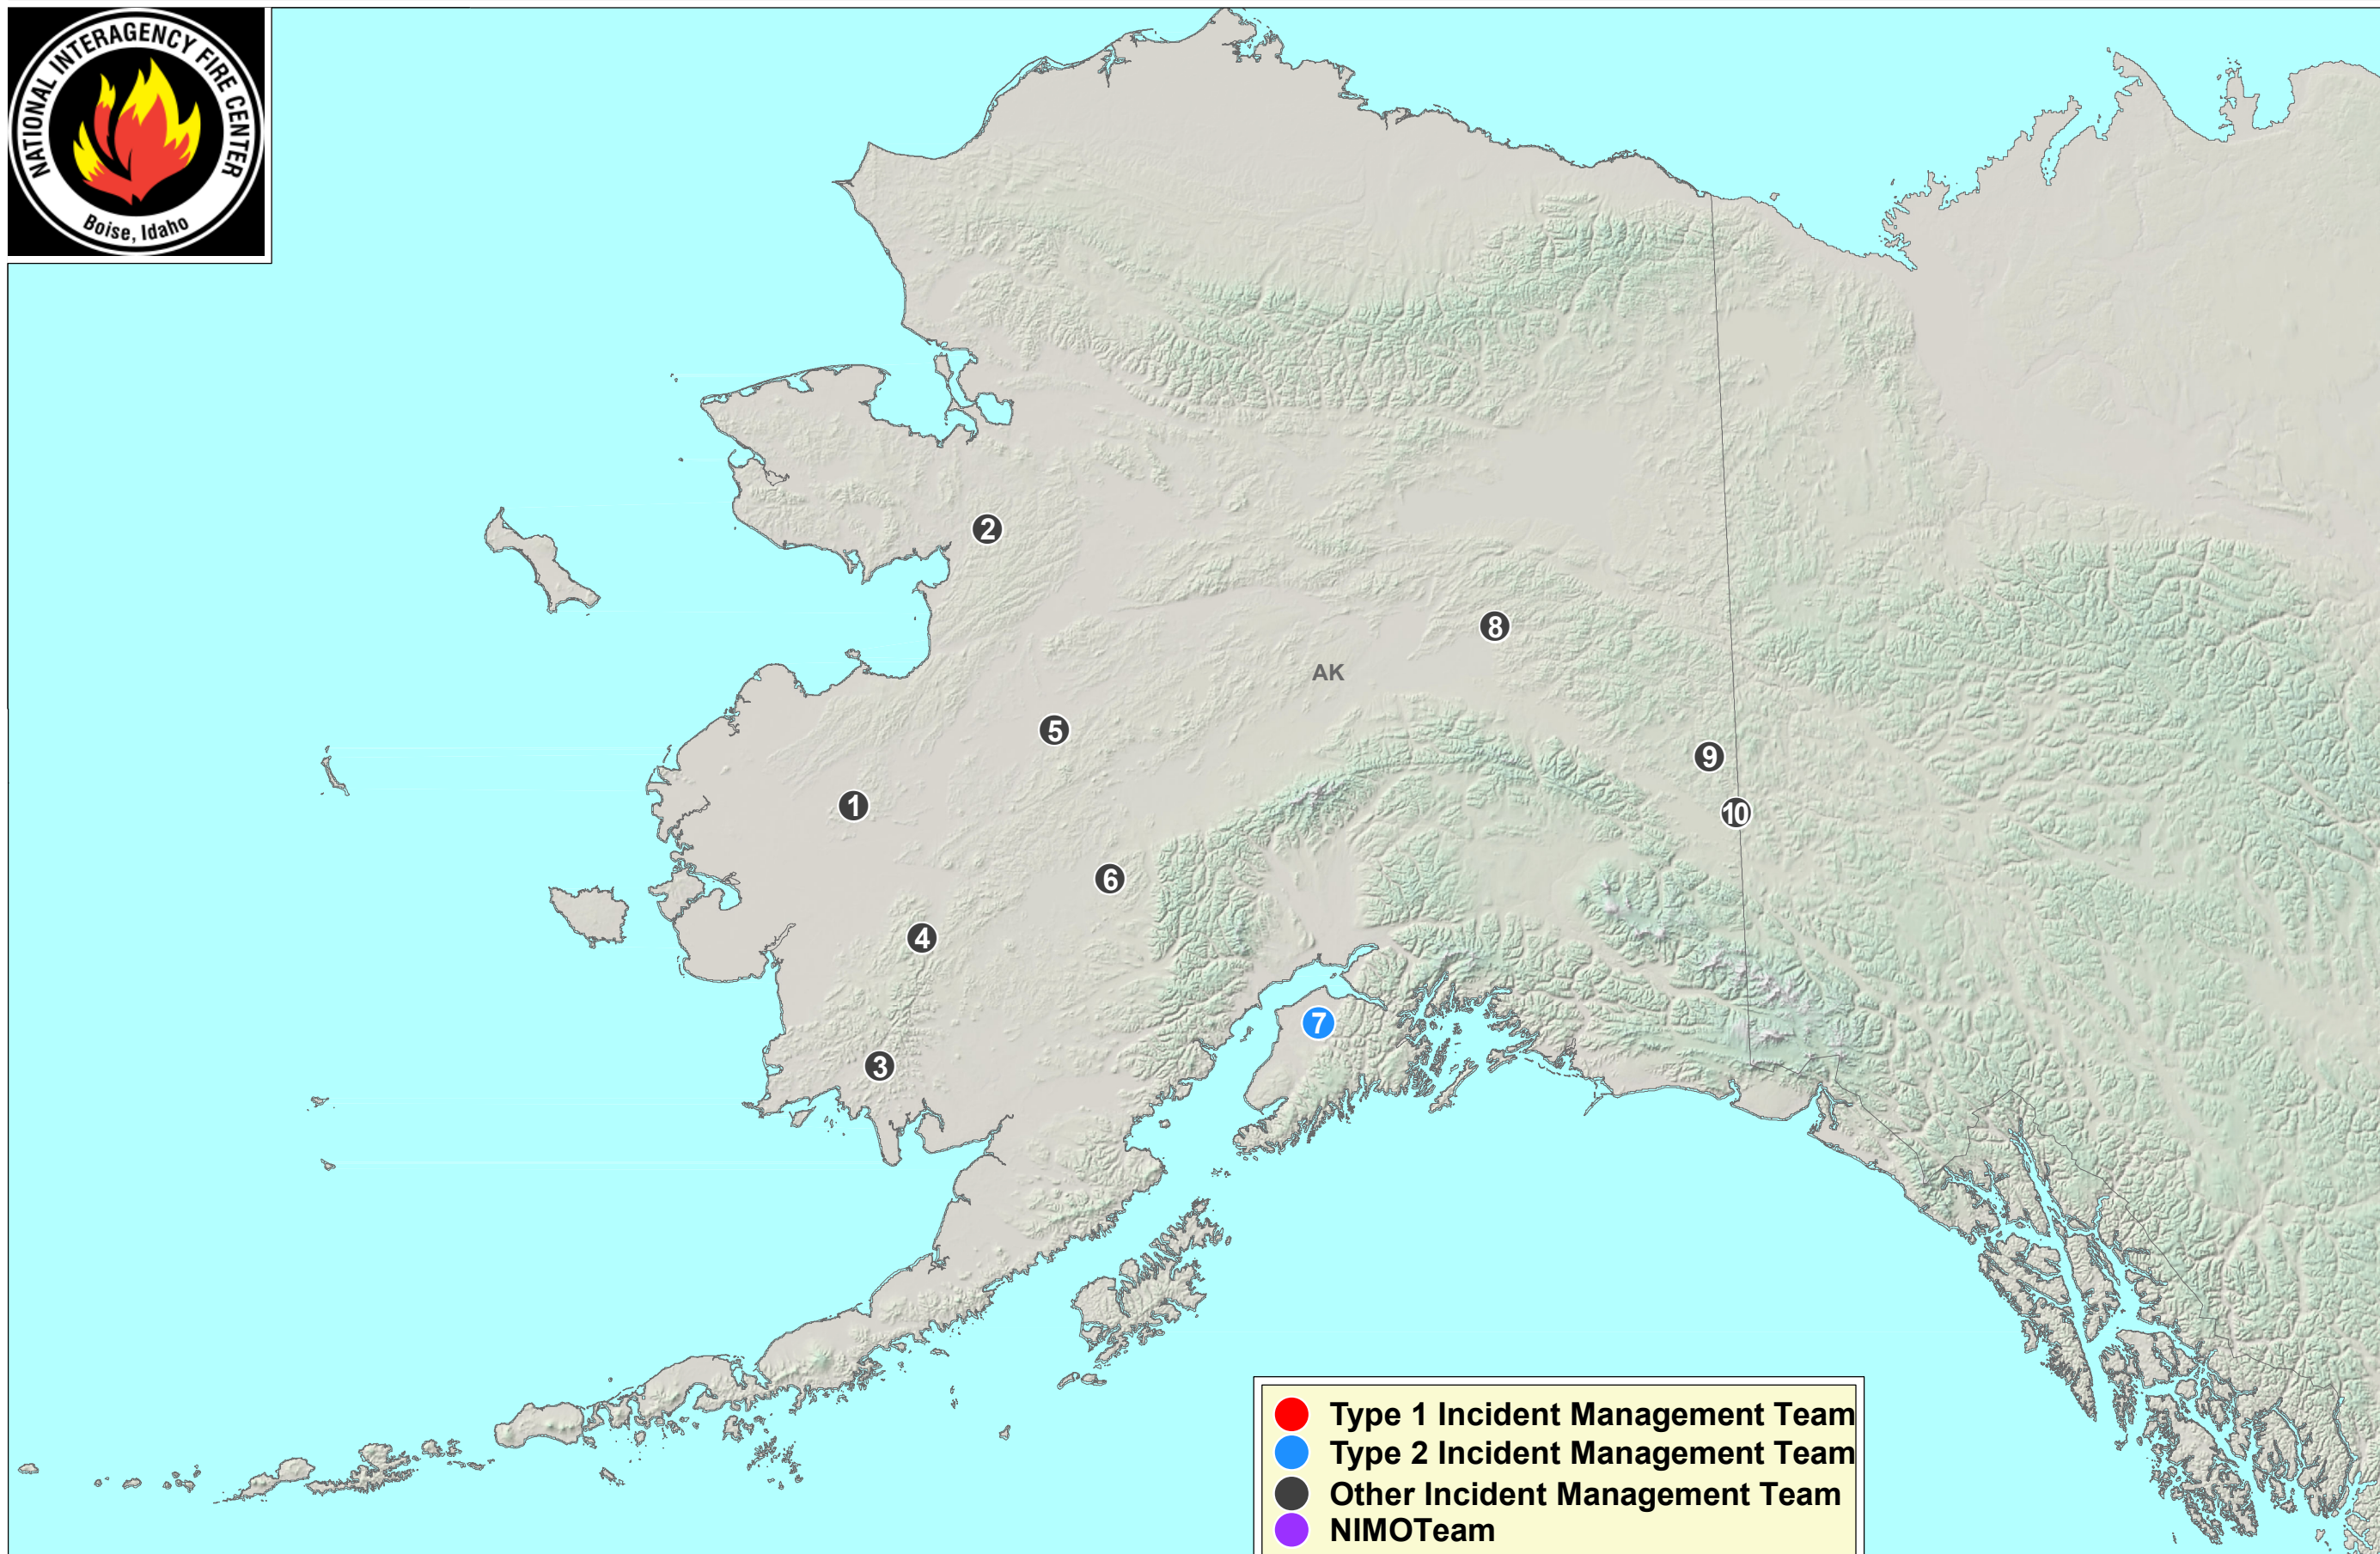

# Current Large Incidents

## June 18, 2019

① KUYUKUTUK RIVER  
② NORTH RIVER  
③ ONGIVINUK RIVER

④ KIPCHUK RIVER  
⑤ OLD GROUCH TOP  
⑥ SHOELEATHER CREEK

⑦ SWAN LAKE  
⑧ CARIBOU CREEK  
⑨ EAST FORK DENNISON

⑩ MCARTHUR CREEK