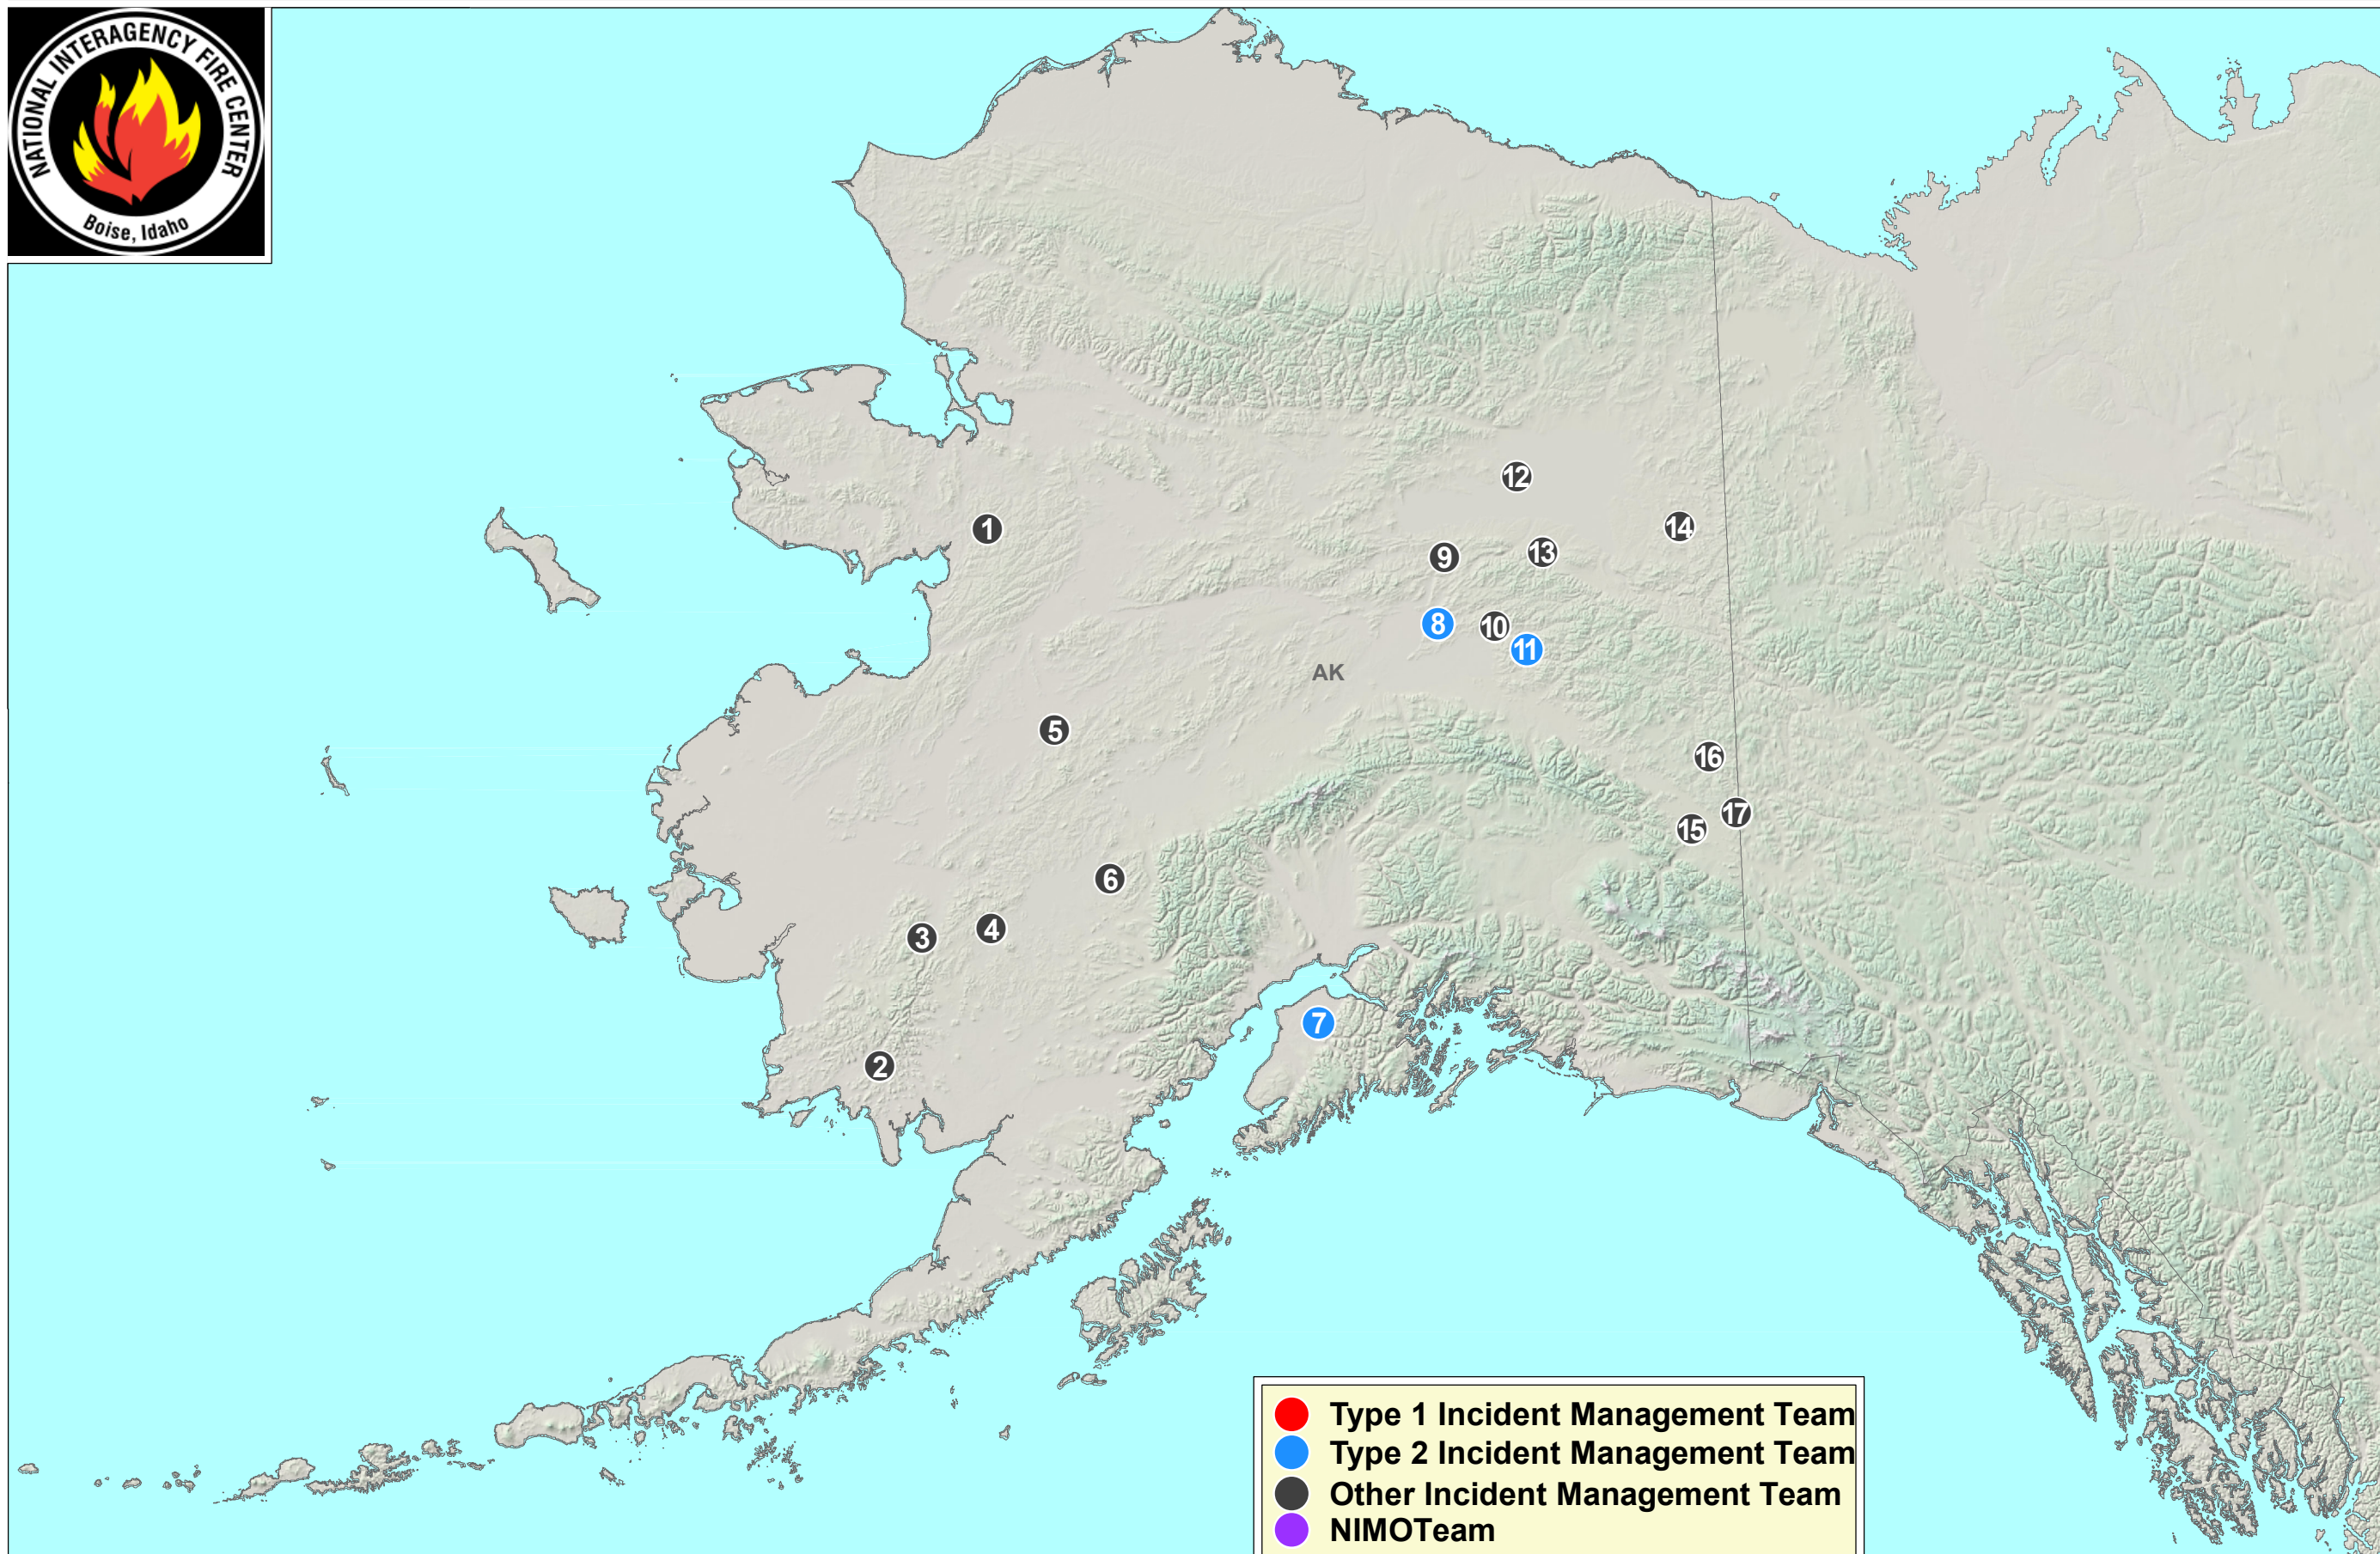

# Current Large Incidents

June 25, 2019

- ① NORTH RIVER
- ② ONGIVINUK RIVER
- ③ KIPCHUK RIVER
- ④ BAKBUK CREEK
- ⑤ OLD GROUCH TOP

- ⑥ SHOELEATHER CREEK
- ⑦ SWAN LAKE
- ⑧ SHOVEL CREEK
- ⑨ HESS CREEK
- ⑩ CARIBOU CREEK

- ⑪ NUGGET CREEK
- ⑫ HADWEENZIC RIVER
- ⑬ MARR
- ⑭ BLACK RIVER
- ⑮ BOUNDARY RIVER

- ⑯ EAST FORK DENNISON
- ⑰ MCARTHUR CREEK