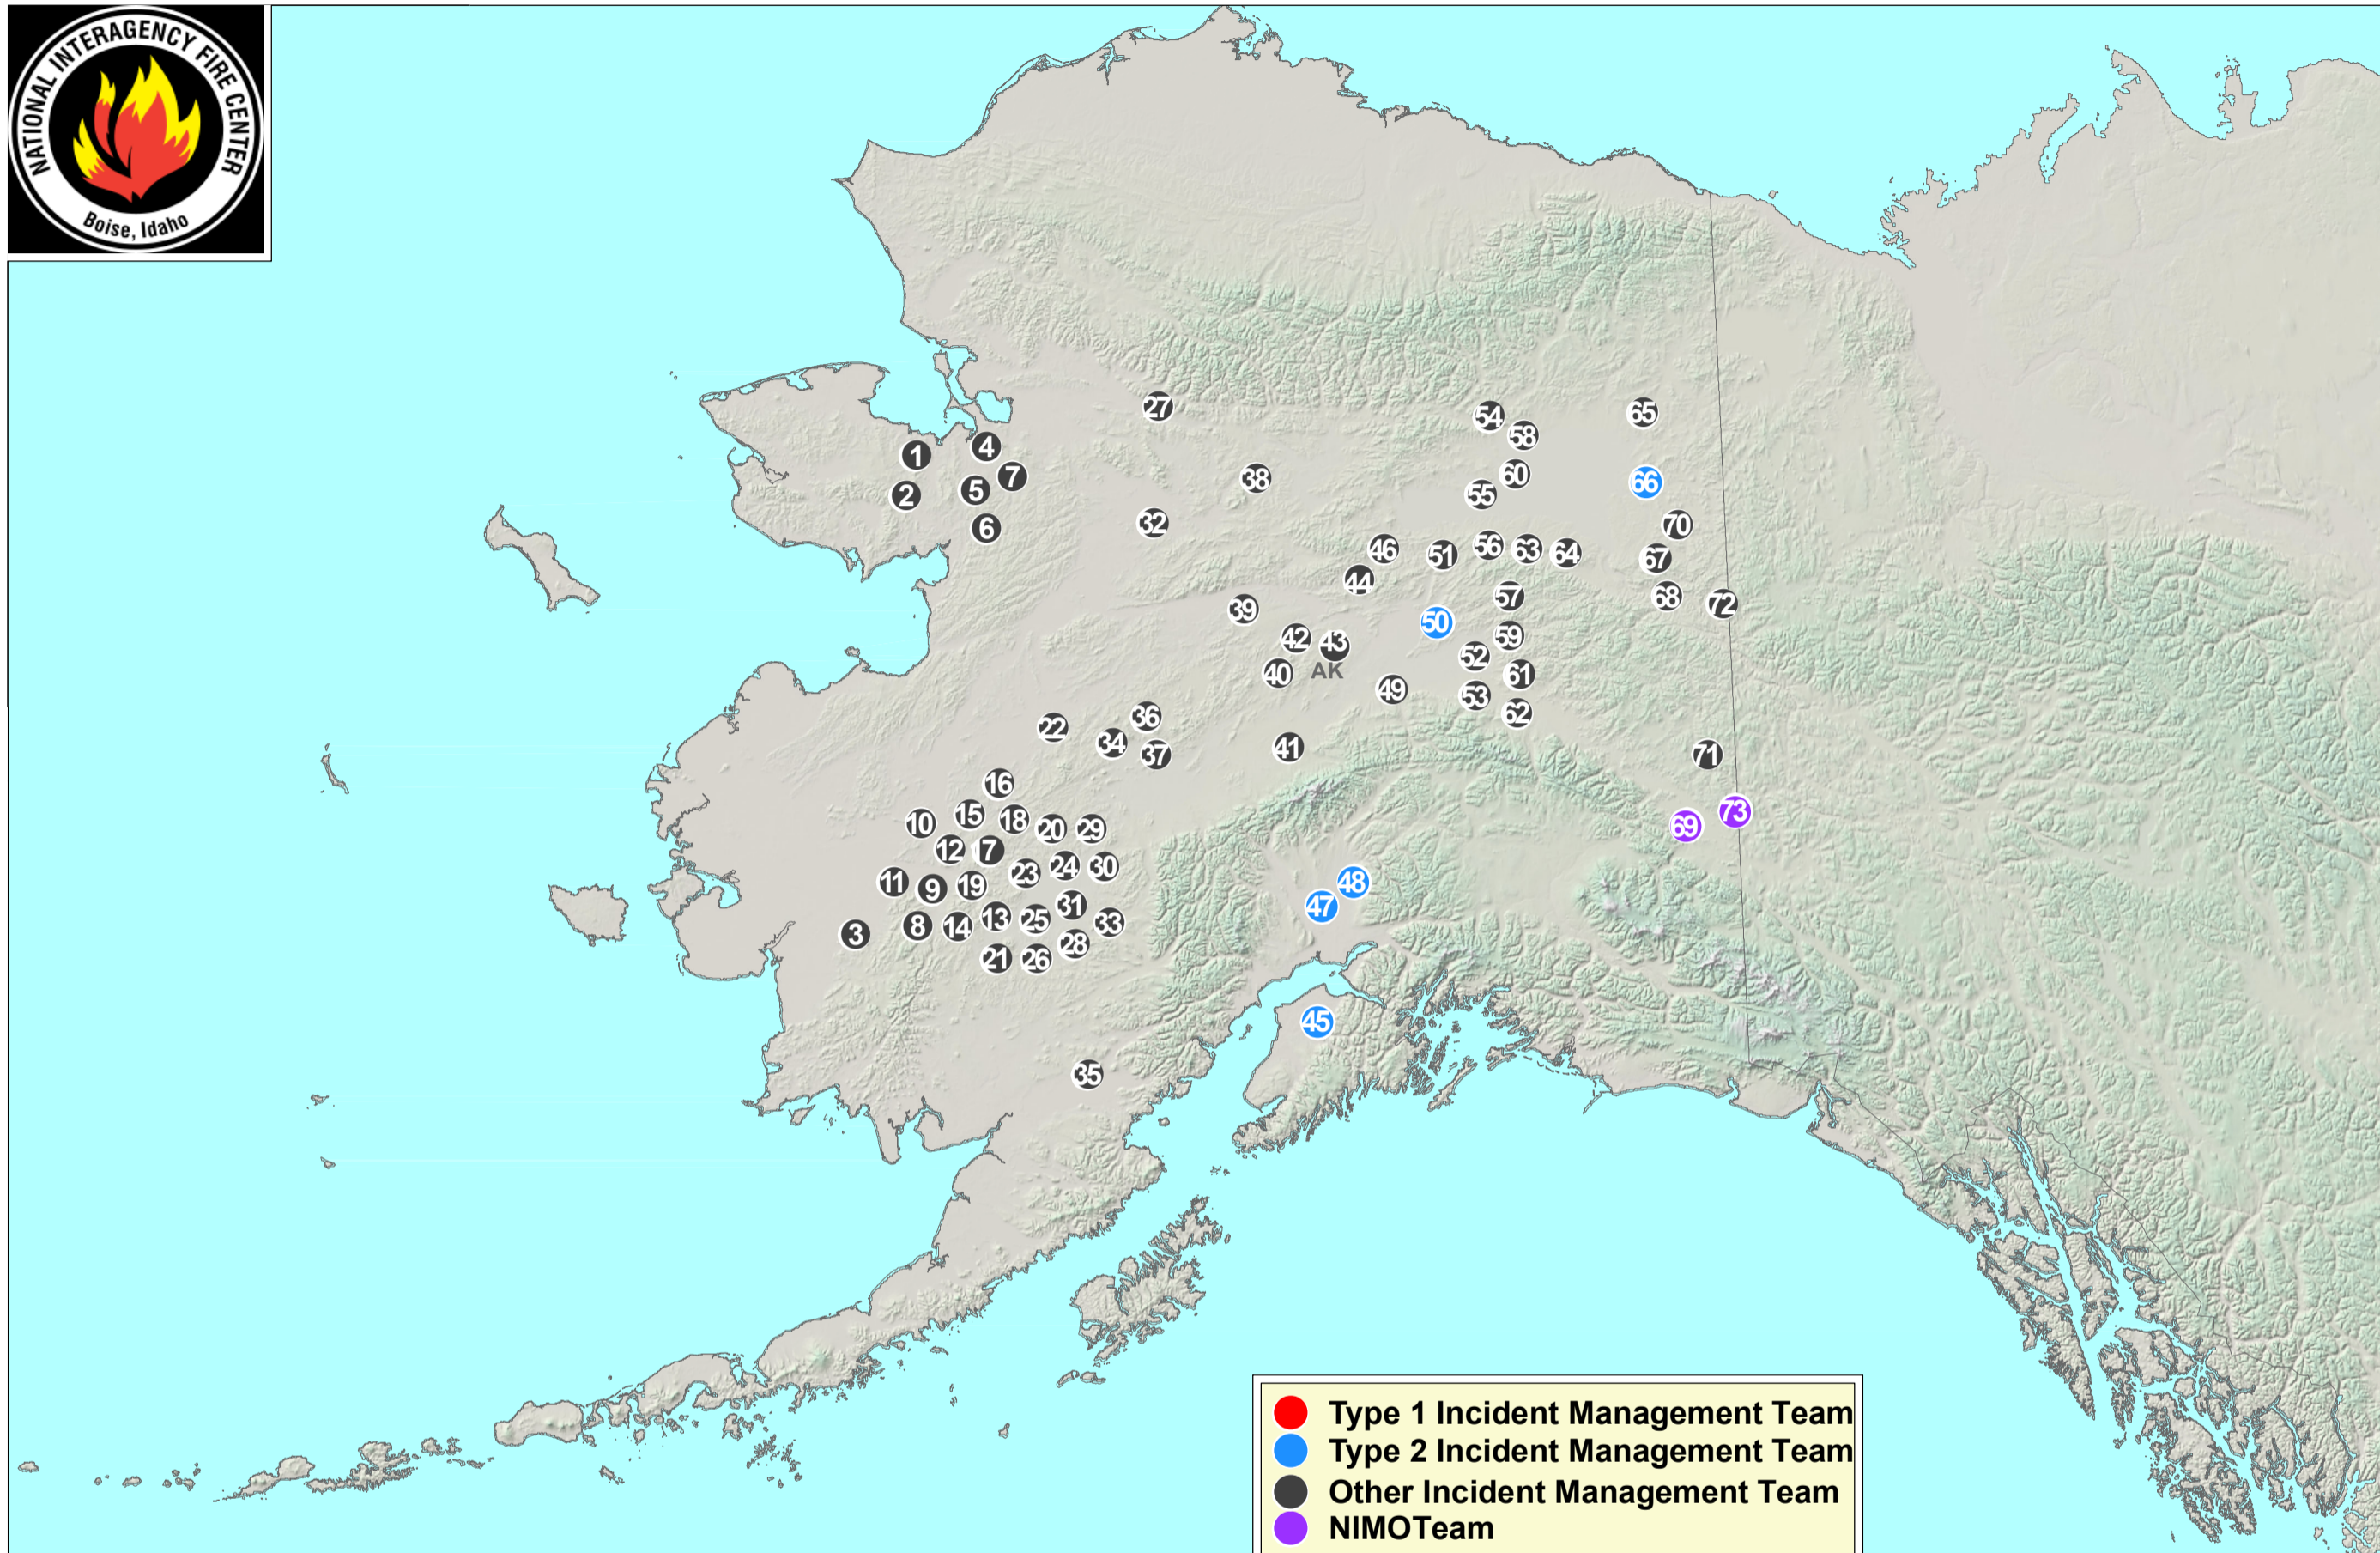

Current Large Incidents

July 19, 2019

- | | | | |
|-----------------------------|-----------------------|----------------------|--------------------------|
| 1 KUGRUK RIVER 1 | 20 JUMP PEAK | 39 LITTLE MUD RIVER | 58 CHANDALAR RIVER |
| 2 KOYUK RIVER | 21 TAYLOR MOUNTAINS | 40 WILDERNESS | 59 NUGGET CREEK |
| 3 LITTLE KASIGLUK | 22 OLD GROUCH TOP | 41 FORAKER | 60 HADWEENZIC RIVER |
| 4 BUCKLAND 3 | 23 MCCALLY CREEK | 42 LLOYD MOUNTAIN | 61 BEAVER |
| 5 KATEEL RIVER | 24 BEAVER HOUSE HILL | 43 SNOWSHOE CREEK | 62 RAINBOW 2 |
| 6 NORTH RIVER | 25 COTTON VILLAGE | 44 GARNET CREEK | 63 LITTLE CRAZY MOUNTAIN |
| 7 SOUTH FORK BUCKLAND RIVER | 26 LITTLE TITNUK | 45 SWAN LAKE | 64 MARR |
| 8 PIT PEAK | 27 MAUNELUK RIVER | 46 GROUSE CREEK | 65 GRAYLING CREEK |
| 9 SWIFT CREEK | 28 DOOR MOUNTAINS | 47 MONTANA CREEK | 66 CHALKYITSIK COMPLEX |
| 10 MOLYBDENUM MOUNTAINS | 29 DEVIL'S ELBOW | 48 MALASPINA | 67 BIEDERMAN BLUFF |
| 11 KOLMAKOF HILLS | 30 SWIFT RIVER | 49 KOBE | 68 YUKON CHARLEY |
| 12 HORN FOOTHILLS | 31 STONY RIVER FLATS | 50 SHOVEL CREEK | 69 BOUNDARY RIVER |
| 13 AGHALUK CREEK | 32 NAYUKA RIVER | 51 HESS CREEK | 70 BLACK RIVER |
| 14 HOLOKUK RIVER | 33 TUNDRA LAKE | 52 DRY CREEK 2 | 71 EAST FORK DENNISON |
| 15 SMITH CREEK | 34 PAGE MOUNTAIN | 53 DRY CREEK | 72 THREE CASTLE |
| 16 IDITAROD RIVER | 35 PETE ANDREWS CREEK | 54 THAZZIK MOUNTAIN | 73 MCARTHUR CREEK |
| 17 TIMBER CREEK | 36 SUNSHINE MOUNTAINS | 55 TONY SLOUGH | |
| 18 PEARY CREEK | 37 HIDDEN CREEK | 56 VICTORIA MOUNTAIN | |
| 19 FULLER CREEK | 38 BERGMAN CREEK | 57 CRIPPLE CREEK | |