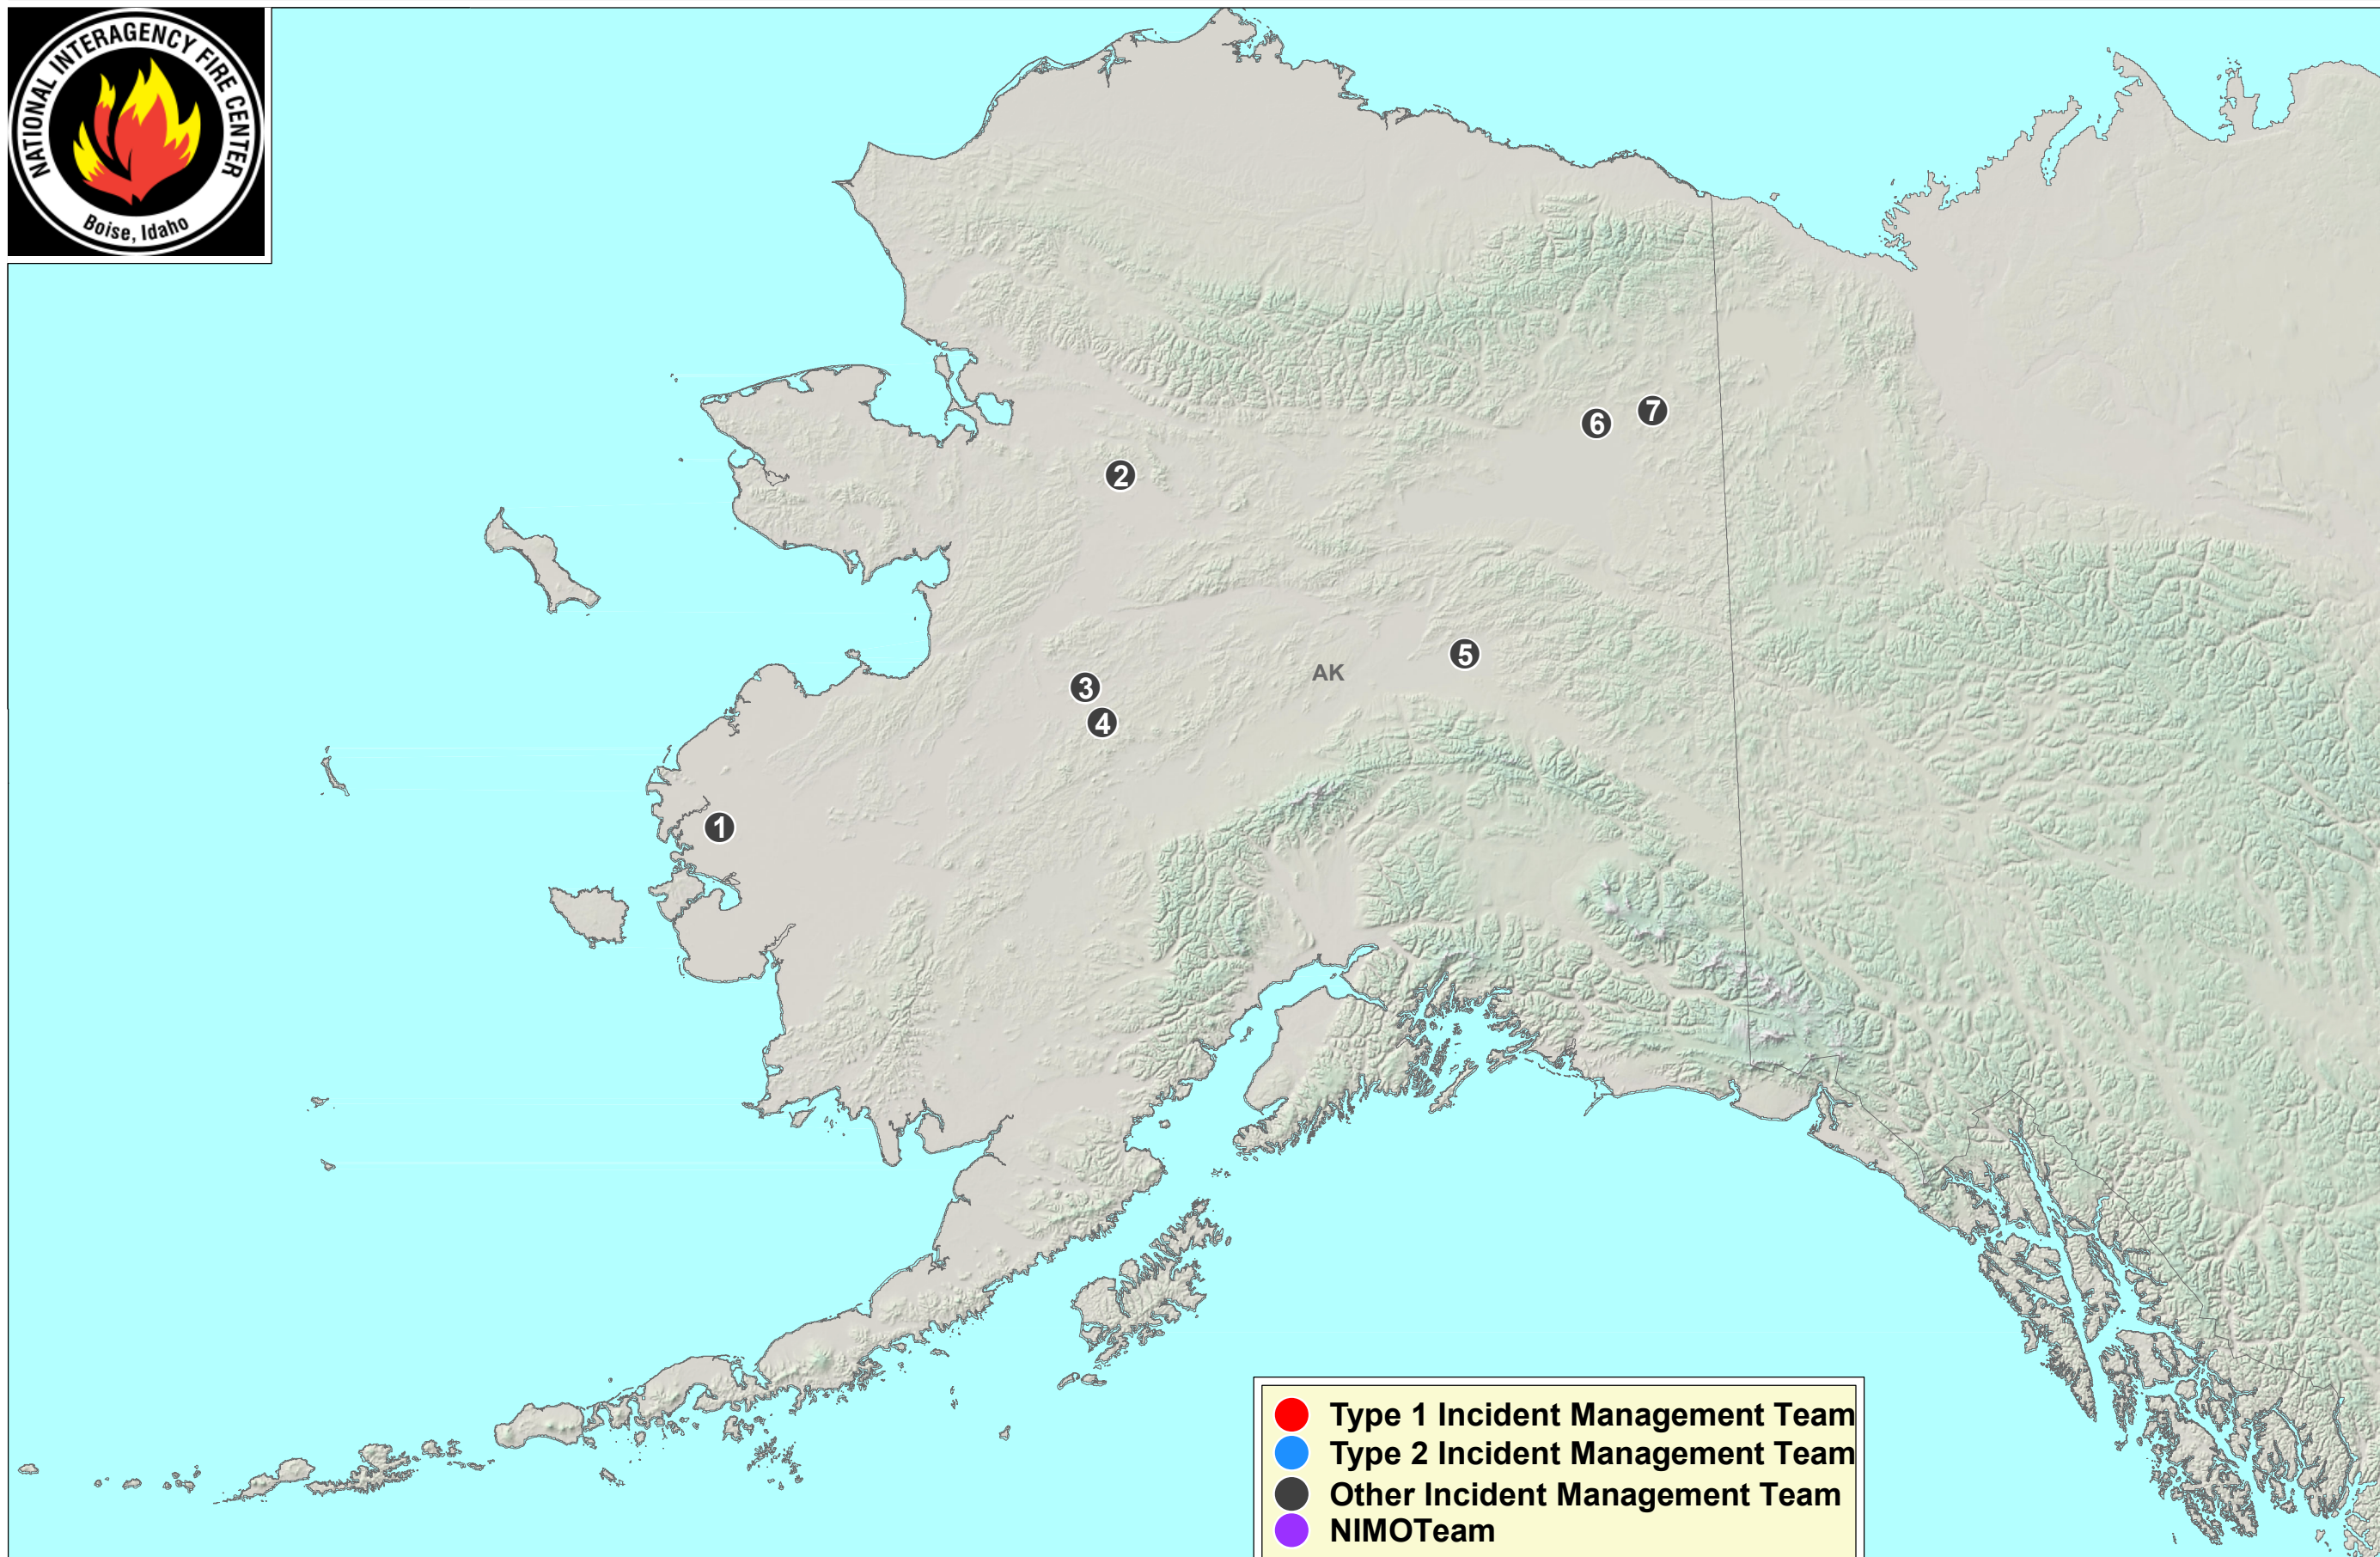

# Current Large Incidents

## August 12, 2020

- Type 1 Incident Management Team
- Type 2 Incident Management Team
- Other Incident Management Team
- NIMOTeam

① IWAKTOK HILL  
② BILLY HAWK CREEK

③ WAPOO CREEK  
④ WAPOO CREEK 2

⑤ CLEAR CREEK  
⑥ SHEENJEK RIVER