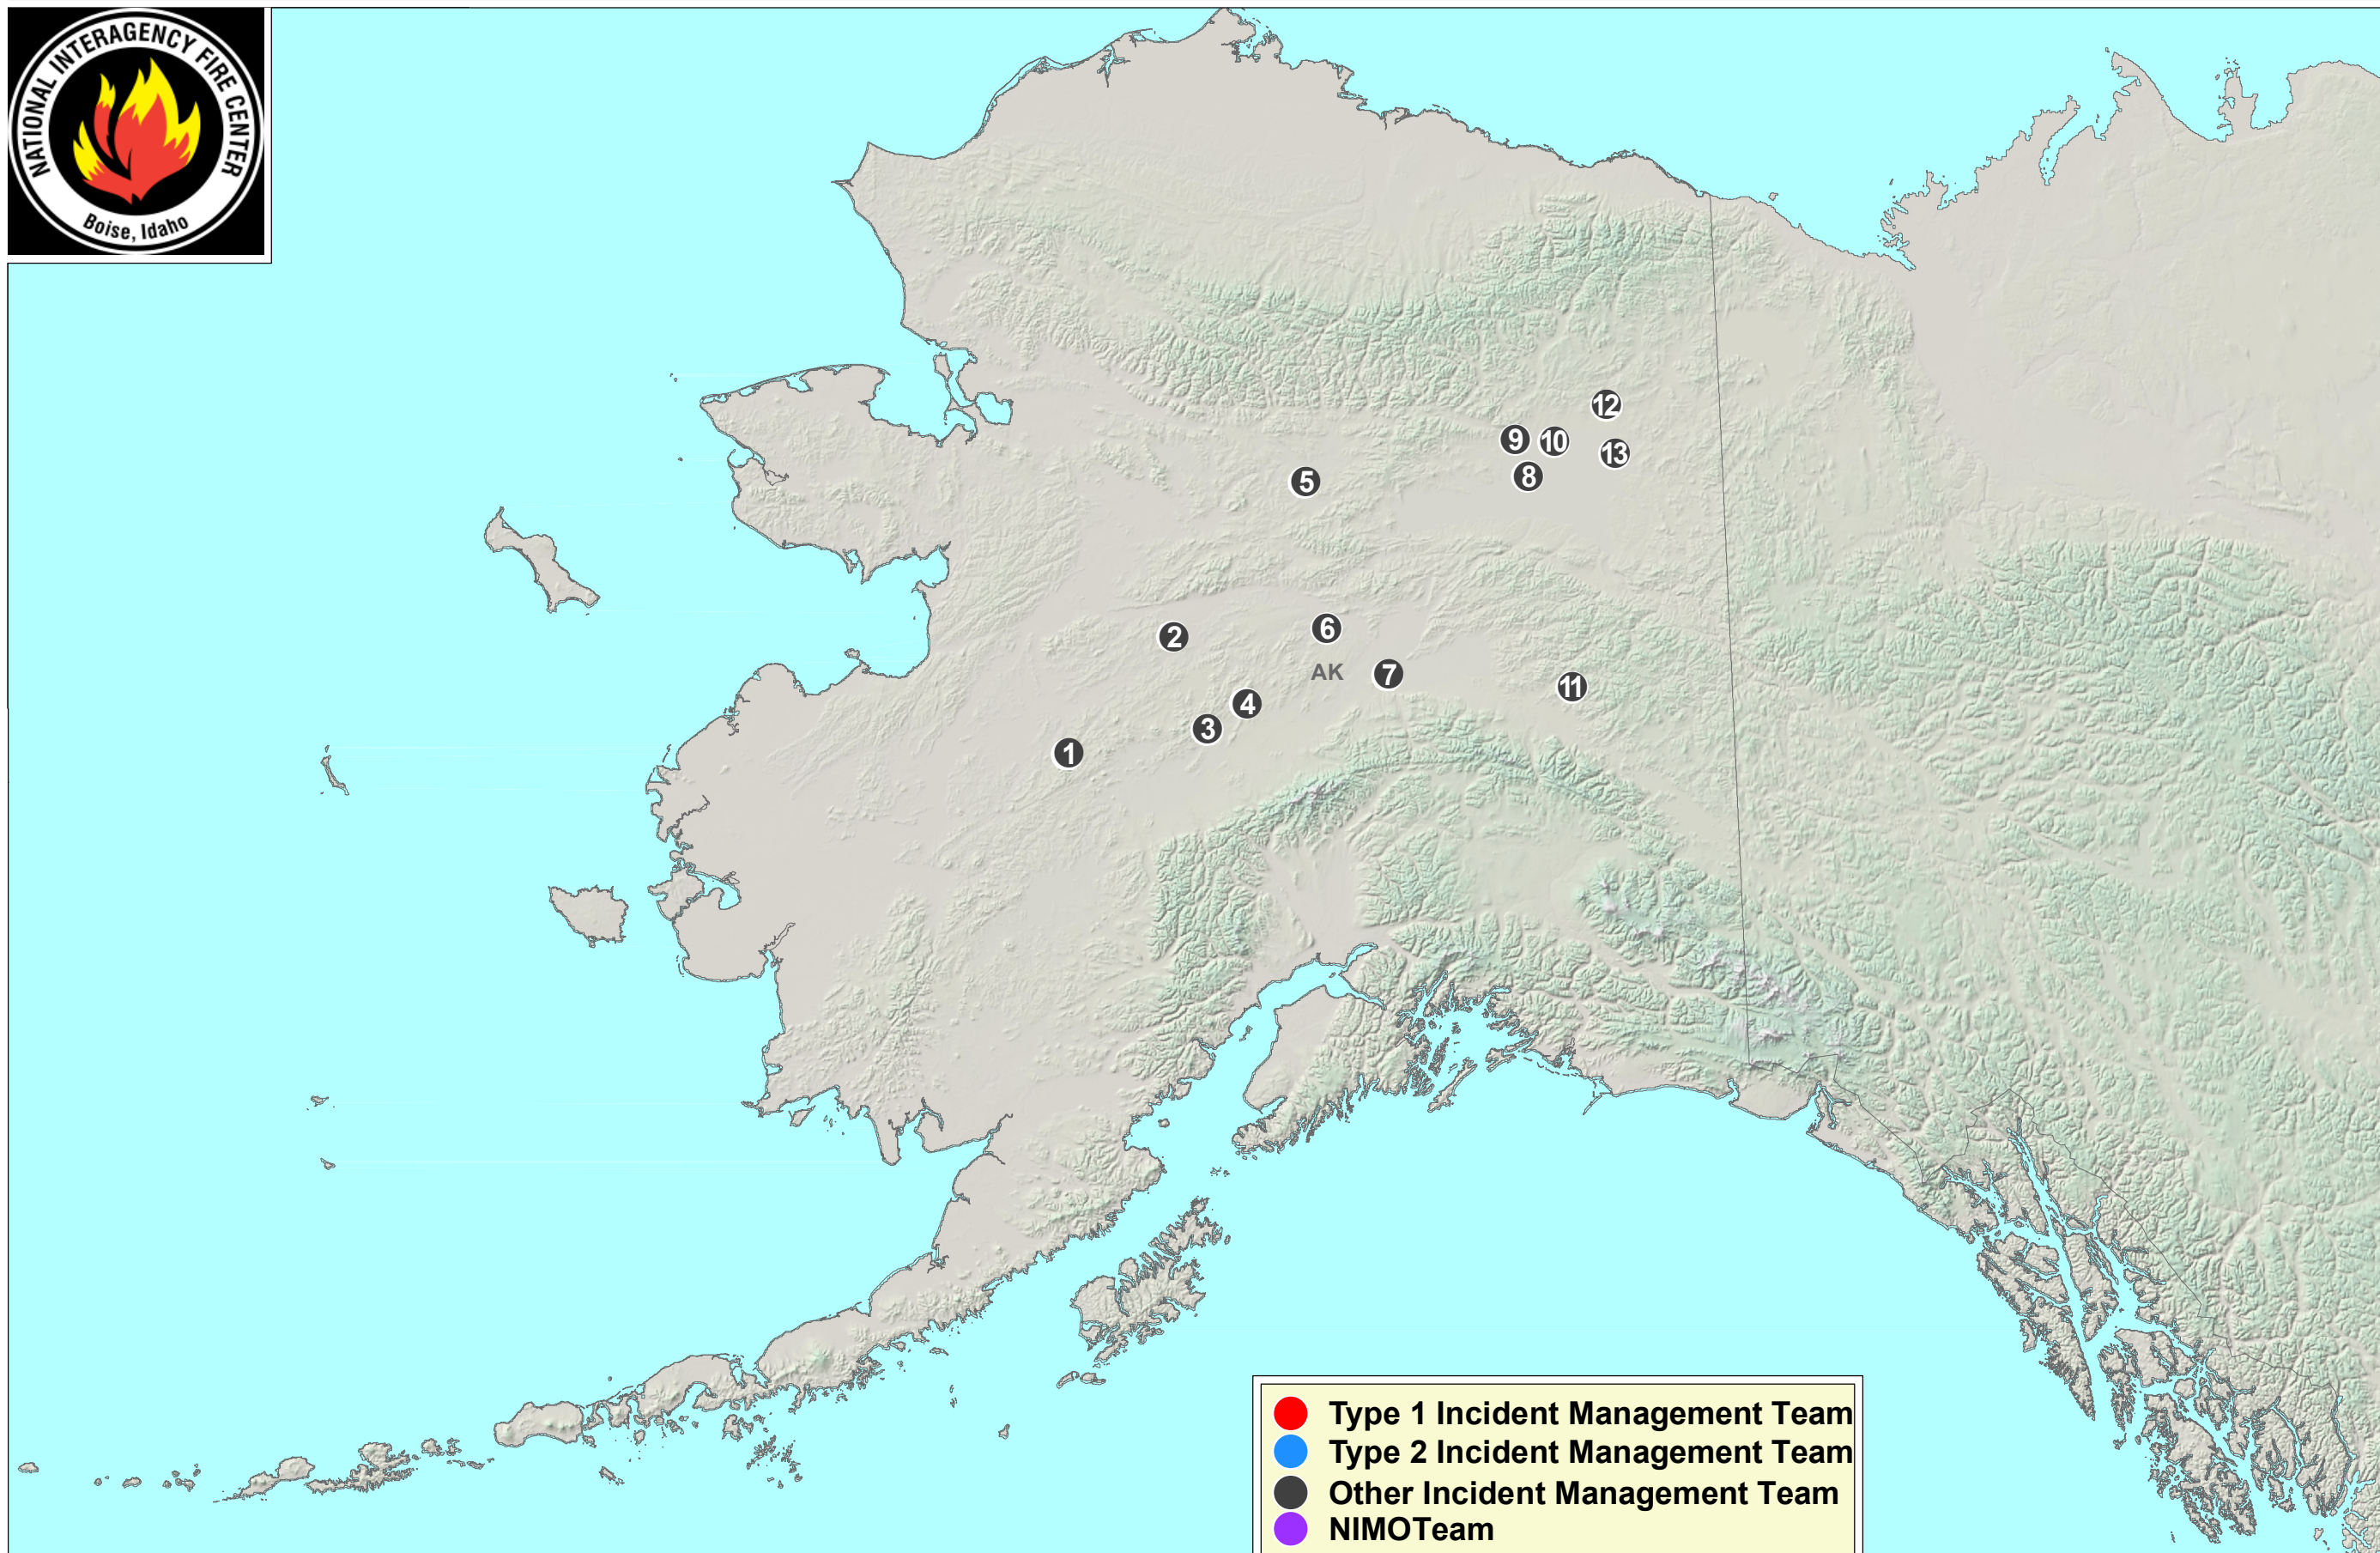

# Current Large Incidents

## August 15, 2022

- ① TOLSTINE CREEK
- ② POORMAN COMPLEX
- ③ HARDSCRABBLE CREEK
- ④ PARADISE COMPLEX

- ⑤ MINNKOHWIN
- ⑥ BEAN COMPLEX
- ⑦ CLEAR
- ⑧ BEARMAN

- ⑨ KOCACHO
- ⑩ CHRISTIAN
- ⑪ MIDDLE TANANA COMPLEX
- ⑫ SHILIK